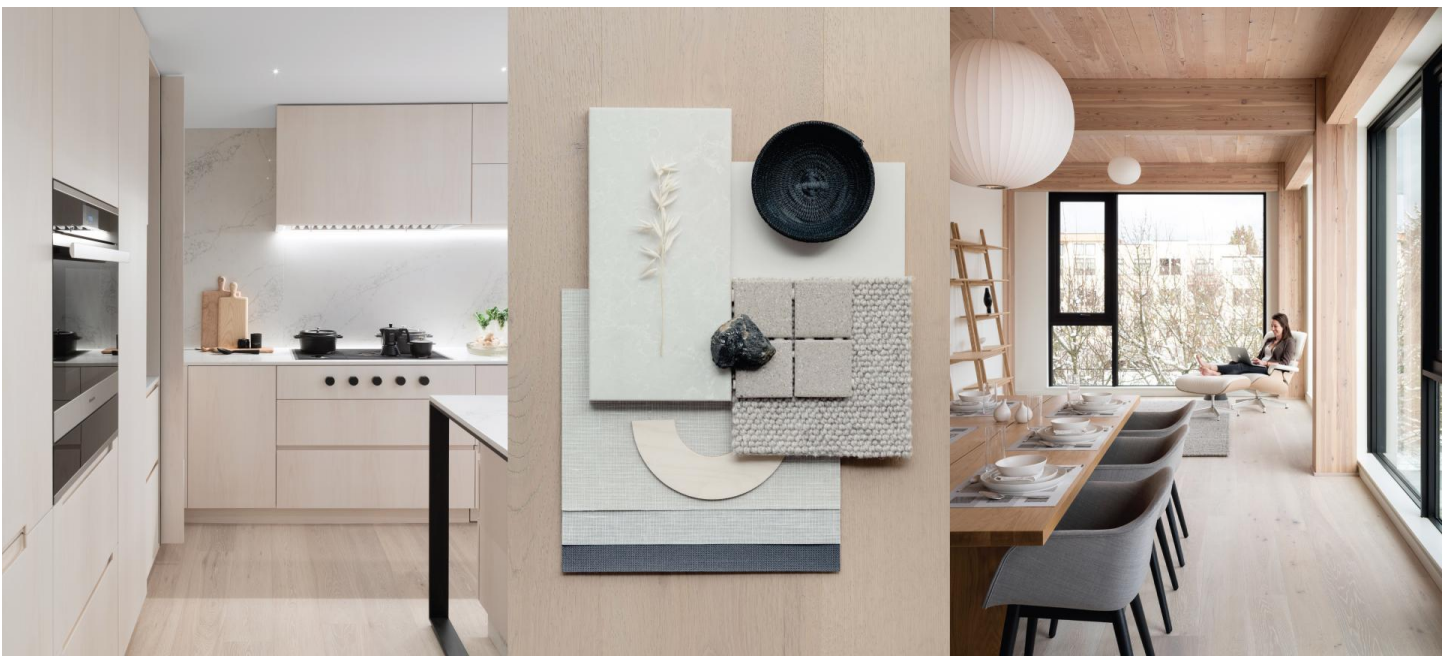

Kentwood Collection: European Plank Collection

The assured sophistication of a European salon is captured in this, one of Kentwood's most popular collections. The wide, long planks add a sense of dimension and luxury and the low gloss finish lends an understated elegance. Effortless style, confidently displayed.

Wide, long planks boasting a generous 3mm veneer of premium quality sawn oak, brushed and stained in contemporary European fashion.

KENTWOOD™

kentwoodfloors.com

KENTWOOD™

kentwoodfloors.com

Sample swatches are shown for reference only and may not reflect color and character of actual product. Please examine actual product samples before making a purchase decision. Product dimensions may be approximate. Product selection and specifications are subject to change without notice and product selection may vary by area. The trademarks KENTWOOD and COUTURE COLLECTION BY KENTWOOD are owned by Kentwood Floors Inc.