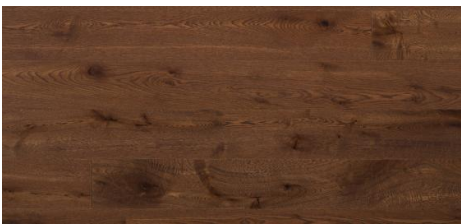

## European Plank Collection

The assured sophistication of a European salon is captured in this, one of Kentwood's most popular collections. The wide, long planks add a sense of dimension and luxury and the low gloss finish lends an understated elegance. Effortless style, confidently displayed.

Wide, long planks boasting a generous 3mm veneer of premium quality sawn oak, brushed and stained in contemporary European fashion.

KENTWOOD™

[kentwoodfloors.com](http://kentwoodfloors.com)

Brushed Birch Oyster Point

Brushed Oak Snohomish

Brushed Oak Bend

Brushed Oak King Cove

Brushed Oak Kalispell

Brushed Oak Natural Country

Brushed Oak Cobble Hill

KENTWOOD™

[kentwoodfloors.com](http://kentwoodfloors.com)