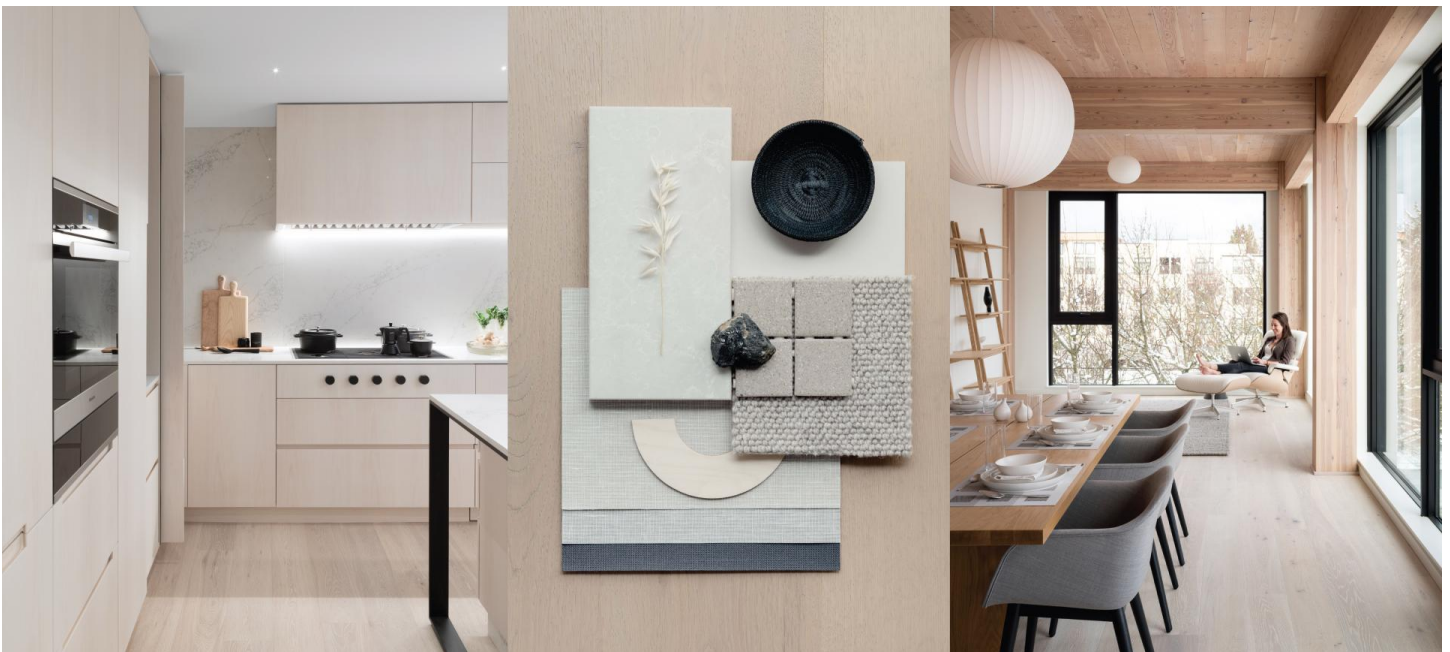

## European Plank Collection

The assured sophistication of a European salon is captured in this, one of Kentwood's most popular collections. The wide, long planks add a sense of dimension and luxury and the low gloss finish lends an understated elegance. Effortless style, confidently displayed.

Wide, long planks boasting a generous 3mm veneer of premium quality sawn oak, brushed and stained in contemporary European fashion.

KENTWOOD™

[kentwoodfloors.com](http://kentwoodfloors.com)

Brushed Birch Oyster Point