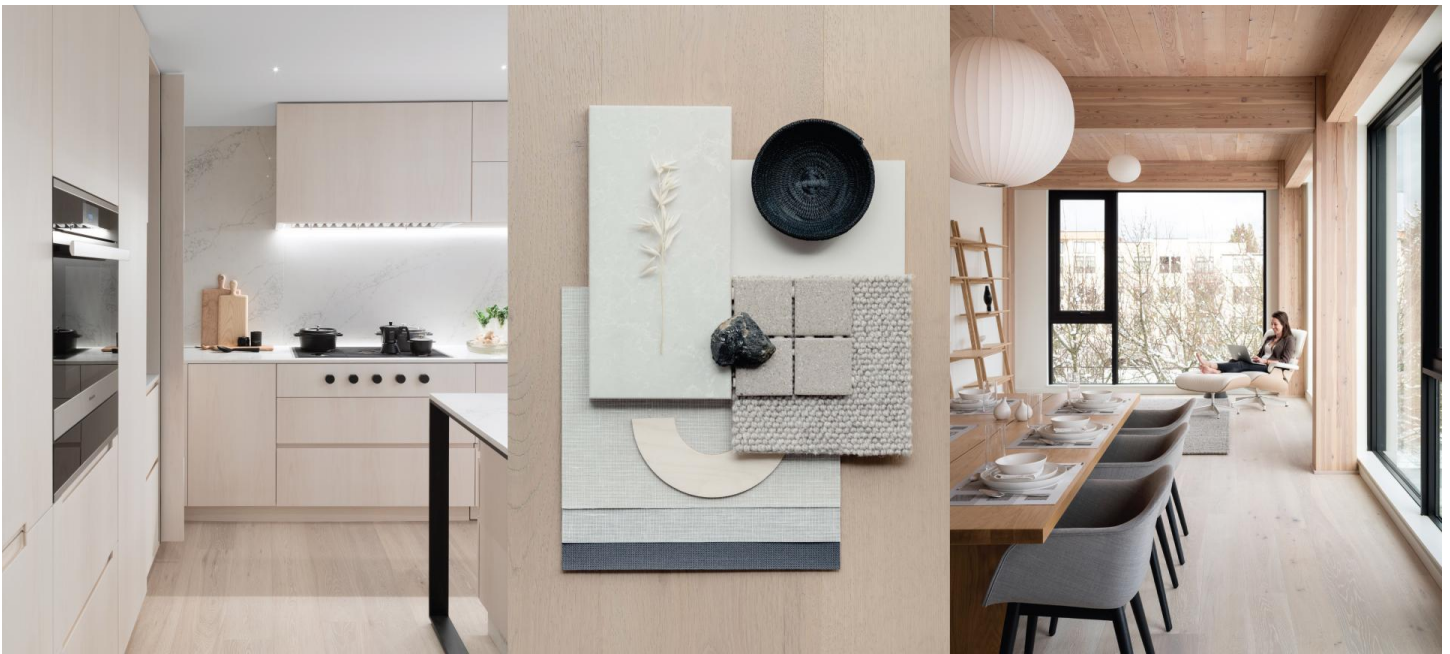

Kentwood Collection: European Plank Collection

The assured sophistication of a European salon is captured in this, one of Kentwood's most popular collections. The wide, long planks add a sense of dimension and luxury and the low gloss finish lends an understated elegance. Effortless style, confidently displayed.

Wide, long planks boasting a generous 3mm veneer of premium quality sawn oak, brushed and stained in contemporary European fashion.

KENTWOOD™

kentwoodfloors.com

KENTWOOD™

kentwoodfloors.com

Sample swatches are shown for reference only and may not reflect color and character of actual product. Please examine actual product samples before making a purchase decision. Product dimensions may be approximate. Product selection and specifications are subject to change without notice and product selection may vary by area. The trademarks KENTWOOD and COUTURE COLLECTION BY KENTWOOD are owned by Kentwood Floors Inc.