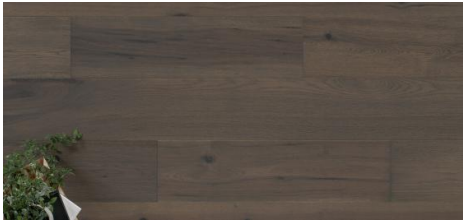

Brushed Hickory Bedford

KENTWOOD™

kentwoodfloors.com

Sample swatches are shown for reference only and may not reflect color and character of actual product. Please examine actual product samples before making a purchase decision. Product dimensions may be approximate. Product selection and specifications are subject to change without notice and product selection may vary by area. The trademarks KENTWOOD and COUTURE COLLECTION BY KENTWOOD are owned by Kentwood Floors Inc.