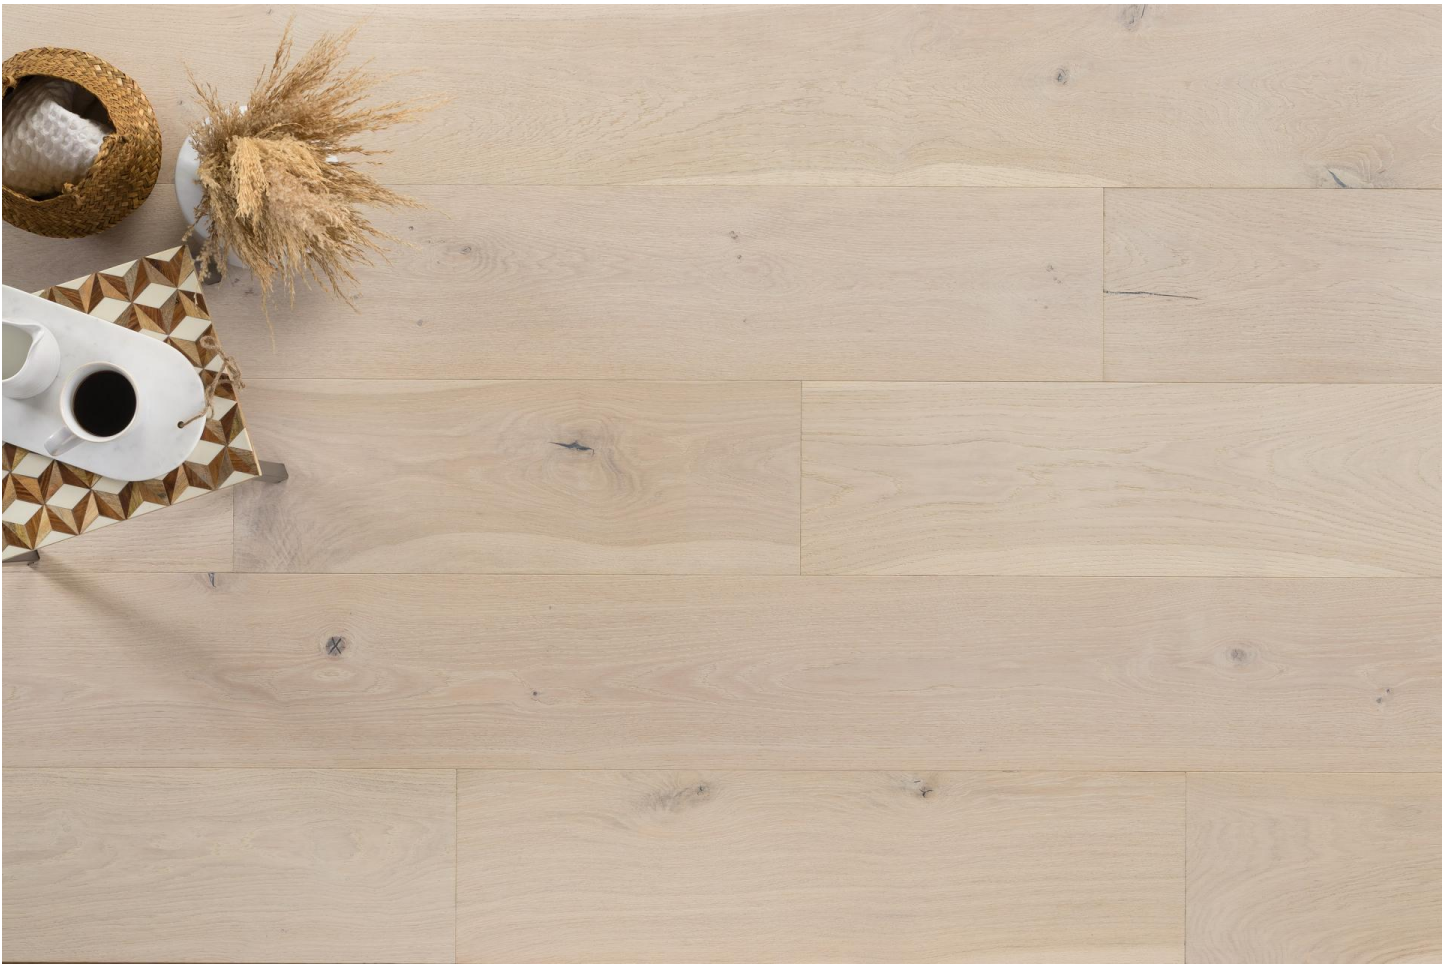

KENTWOOD™

kentwoodfloors.com

Sample swatches are shown for reference only and may not reflect color and character of actual product. Please examine actual product samples before making a purchase decision. Product dimensions may be approximate. Product selection and specifications are subject to change without notice and product selection may vary by area. The trademarks KENTWOOD and COUTURE COLLECTION BY KENTWOOD are owned by Kentwood Floors Inc.