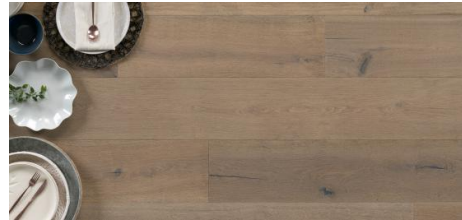

## Kentwood Collection: Landmark North Collection

Landmark North captures the colors and tones of rugged peaks, scenic valleys, and winding trails. The grand 9½” wide planks, the widest of all our Kentwood collections, display the natural beauty and tones of oak to create a floor that stands the test of time.

Brushed Oak Citadel Pass

Brushed Oak Pharaoh Peaks

Brushed Oak Larch Valley

KENTWOOD™

[kentwoodfloors.com](http://kentwoodfloors.com)

Sample swatches are shown for reference only and may not reflect color and character of actual product. Please examine actual product samples before making a purchase decision. Product dimensions may be approximate. Product selection and specifications are subject to change without notice and product selection may vary by area. The trademarks KENTWOOD and COUTURE COLLECTION BY KENTWOOD are owned by Kentwood Floors Inc.