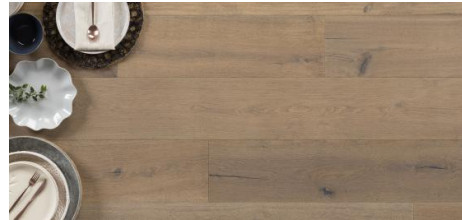

Kentwood Collection: Landmark North Collection

Landmark North captures the colors and tones of the rugged peaks, scenic valleys, and winding trails of the Northern Rockies. The grand 9½” wide planks, the widest of all our Kentwood collections, display the natural beauty and tones of oak to create a floor that stands the test of time.

Brushed Oak Citadel Pass

Brushed Oak Pharaoh Peaks

Brushed Oak Larch Valley

KENTWOOD™

kentwoodfloors.com

Sample swatches are shown for reference only and may not reflect color and character of actual product. Please examine actual product samples before making a purchase decision. Product dimensions may be approximate. Product selection and specifications are subject to change without notice and product selection may vary by area. The trademarks KENTWOOD and COUTURE COLLECTION BY KENTWOOD are owned by Kentwood Floors Inc.