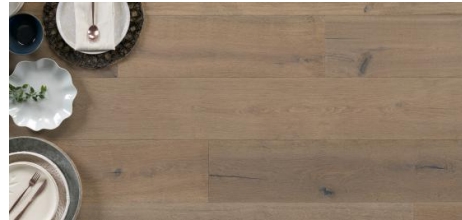

Kentwood Collection: Landmark North Collection

Landmark North captures the colors and tones of rugged peaks, scenic valleys, and winding trails. The grand 9½” wide planks, the widest of all our Kentwood collections, display the natural beauty and tones of oak to create a floor that stands the test of time.

Brushed Oak Citadel Pass

Brushed Oak Pharaoh Peaks

Brushed Oak Larch Valley

KENTWOOD™

kentwoodfloors.com

Sample swatches are shown for reference only and may not reflect color and character of actual product. Please examine actual product samples before making a purchase decision. Product dimensions may be approximate. Product selection and specifications are subject to change without notice and product selection may vary by area. The trademarks KENTWOOD and COUTURE COLLECTION BY KENTWOOD are owned by Kentwood Floors Inc.