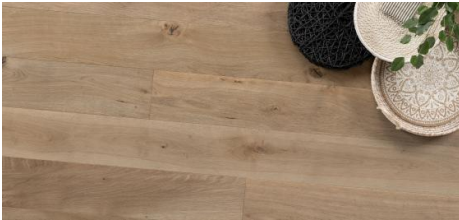

Kentwood Collection: Grandeur Collection

Three is a magic number and this trio of the perfect blonde, medium brown, and dark brown floors from the Grandeur Collection is sure to cast a spell on any room. Each 7½” wide plank is treated with an alchemic stain that imparts color while preserving the natural wood grain. The bewitching result is a natural wood look that will always remind you from where it came.

KENTWOOD™

kentwoodfloors.com

Brushed Oak Eiffel Tower

Brushed Oak Golden Gate

Brushed Oak Empire State

KENTWOOD™

kentwoodfloors.com

Sample swatches are shown for reference only and may not reflect color and character of actual product. Please examine actual product samples before making a purchase decision. Product dimensions may be approximate. Product selection and specifications are subject to change without notice and product selection may vary by area. The trademarks KENTWOOD and COUTURE COLLECTION BY KENTWOOD are owned by Kentwood Floors Inc.