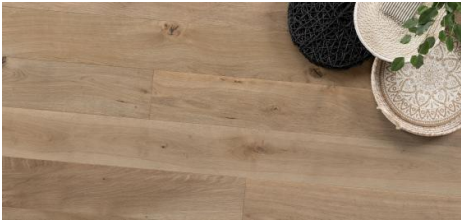

Brushed Oak Eiffel Tower