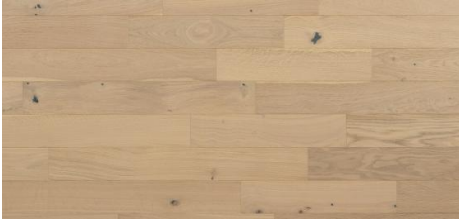

Abode by Kentwood: Formation Collection

Create a backdrop for drama with Formation, a collection of engineered hardwood in neutral, natural tones. The rich characteristics of Formation's brushed oak 5" planks provide interest to small and large spaces while allowing everyday living to take center stage.

KENTWOOD™

kentwoodfloors.com

Brushed Oak Dremel
32185

Brushed Oak Chisel Nat
32182

Brushed Oak Sandpaper
32183

Brushed Oak Primer
32184

Brushed Oak Burl
32373

Species	Oak
Platform	Engineered
Dimensions	5" x 1/2" x assorted up to 59" nominal 127mm x 12mm x assorted up to 1500mm
Veneer Type	Sliced
Veneer Thickness	1.2mm nominal
Visual Variation	High
Natural Characteristics	High
Finish	High performance polyurethane with aluminum oxide
Product Features	Smoked, Brushed
Installation Method	On, above or below grade Nail, glue down or float May be installed over radiant heat
Warranty	25 year residential wear, 3 year light commercial wear, lifetime structural
Box Contents	34.45 sqft
Eco Attributes	GREENGUARD Gold Certified for low chemical emissions, CA Section 01350 Compliant