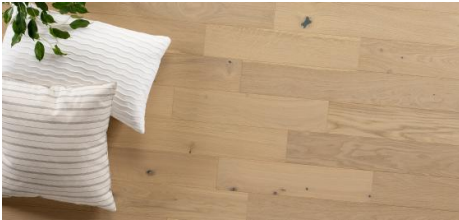

Abode by Kentwood: Formation Collection

Create a backdrop for drama with Formation, a collection of engineered hardwood in neutral, natural tones. The rich characteristics of Formation's brushed oak 5" planks provide interest to small and large spaces while allowing everyday living to take center stage.

KENTWOOD™

kentwoodfloors.com

Brushed Oak 'Primer'

Brushed Oak 'Dremel'

Brushed Oak Chisel 'Natural'

Brushed Oak 'Sandpaper'

KENTWOOD™

kentwoodfloors.com