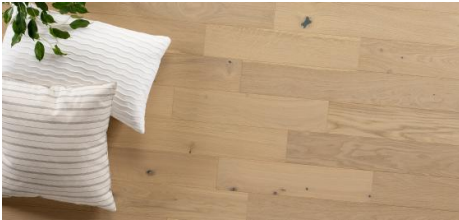

## Abode by Kentwood: Formation Collection

Create a backdrop for drama with Formation, a collection of engineered hardwood in neutral, natural tones. The rich characteristics of Formation's brushed oak 5" planks provide interest to small and large spaces while allowing everyday living to take center stage.

**KENTWOOD™**

[kentwoodfloors.com](http://kentwoodfloors.com)

Brushed Oak 'Primer'

Brushed Oak 'Dremel'

Brushed Oak 'Sandpaper'

Brushed Oak Chisel 'Natural'

Burl

KENTWOOD™