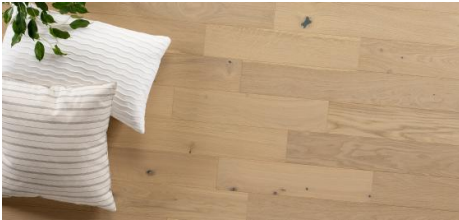

Abode by Kentwood: Formation Collection

Create a backdrop for drama with Formation, a collection of engineered hardwood in neutral, natural tones. The rich characteristics of Formation's brushed oak 5" planks provide interest to small and large spaces while allowing everyday living to take center stage.

KENTWOOD™

kentwoodfloors.com

Brushed Oak 'Primer'

Brushed Oak Chisel 'Natural'

Brushed Oak 'Dremel'

Brushed Oak 'Sandpaper'

Burl

KENTWOOD™