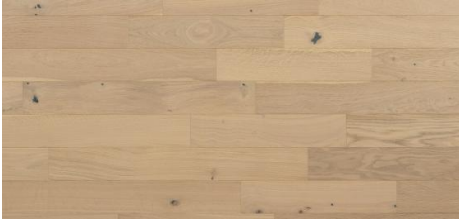

Abode by Kentwood: Formation Collection

Create a backdrop for drama with Formation, a collection of engineered hardwood in neutral, natural tones. The rich characteristics of Formation's brushed oak 5" planks provide interest to small and large spaces while allowing everyday living to take center stage.

KENTWOOD™

kentwoodfloors.com

Brushed Oak Dremel
32185

Brushed Oak Chisel Nat
32182

Brushed Oak Sandpaper
32183

Brushed Oak Primer
32184

Brushed Oak Burl
32373

Species	Oak
Platform	Engineered
Dimensions	5" x 1/2" x assorted up to approx.59" nominal 127mm x 12mm x assorted up to 1500mm
Veneer Type	Sliced
Veneer Thickness	1.2mm nominal
Visual Variation	High
Natural Characteristics	High
Finish	High performance polyurethane with aluminum oxide
Product Features	Smoked, Brushed
Installation Method	On, above or below grade Nail, glue down or float May be installed over radiant heat
Warranty	25 year residential wear, 3 year light commercial wear, lifetime structural
Box Contents	34.45 sqft
Eco Attributes	GREENGUARD Gold Certified for low chemical emissions, CA Section 01350 Compliant