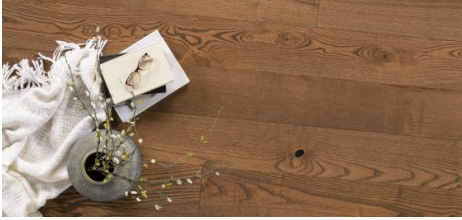

Abode by Kentwood: Serrate Collection

The Serrate Collection from Abode by Kentwood exudes cool, calm, and collected. With its straight, smooth grain, and light neutral tones, this collection of 7½” planks made from ash, a hardwood as durable as oak, cuts through the noise to bring balance and order to classic, formal or contemporary designs.

Brushed Ash Hand Shears

Brushed Ash Loppers Natural

Brushed Ash Leaf Blower

Brushed Ash Pruning Saw

Brushed Ash Fan Rake

KENTWOOD™

kentwoodfloors.com

Sample swatches are shown for reference only and may not reflect color and character of actual product. Please examine actual product samples before making a purchase decision. Product dimensions may be approximate. Product selection and specifications are subject to change without notice and product selection may vary by area. The trademarks KENTWOOD and COUTURE COLLECTION BY KENTWOOD are owned by Kentwood Floors Inc.