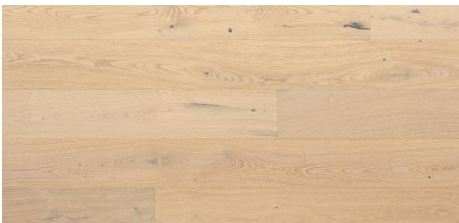

## Abode by Kentwood: Tempo Collection

Achieve a luxurious and generous 7½" wide-plank effect at a very affordable price with Tempo. This rustic-grade hardwood in oak, and hickory features brushed veneer, lively grain patterns and rich color variations. Some designs from the collection include additional touches, such as filled knots and custom stain treatments.

**KENTWOOD™**

[kentwoodfloors.com](http://kentwoodfloors.com)

Brushed Oak 'Canyon Echo'

Brushed Oak 'Clay Pot'

Brushed Hickory 'Natural'

Brushed Hickory Heartwood 'Natural'

Brushed Oak 'Frozen Lake'

Brushed Oak 'Natural'

Brushed Oak 'White Sand'

Maple 'Natural'

Brushed Hickory Neroli

Brushed Oak 'Axe Blade'

Brushed Oak 'Guide Post'

Brushed Oak 'Pocket Knife'

Maple 'Drawbridge'

KENTWOOD™