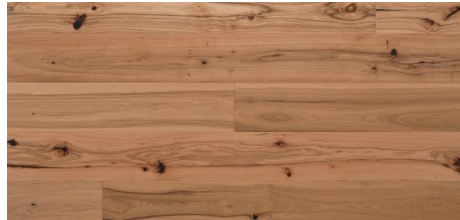

## Abode by Kentwood: Tempo Collection

Achieve a luxurious and generous 7½" wide-plank effect at a very affordable price with Tempo. This rustic-grade hardwood in oak, and hickory features brushed veneer, lively grain patterns and rich color variations. Some designs from the collection include additional touches, such as filled knots and custom stain treatments.

**KENTWOOD™**

[kentwoodfloors.com](http://kentwoodfloors.com)

Brushed Oak 'White Sand'

Brushed Hickory Heartwood 'Natural'

Brushed Oak 'Frozen Lake'

Brushed Oak 'Axe Blade'

Brushed Hickory 'Natural'

Brushed Oak 'Natural'