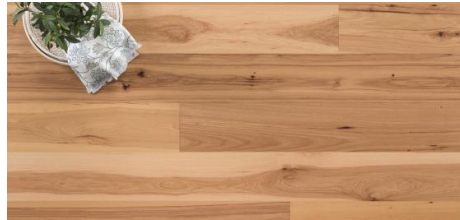

## Abode by Kentwood: Tempo Collection

Achieve a luxurious and generous 7½" wide-plank effect at a very affordable price with Tempo. This rustic-grade hardwood in oak, and hickory features brushed veneer, lively grain patterns and rich color variations. Some designs from the collection include additional touches, such as filled knots and custom stain treatments.

**KENTWOOD™**

[kentwoodfloors.com](http://kentwoodfloors.com)

Brushed Oak 'White Sand'

Brushed Hickory 'Natural'

Brushed Hickory Heartwood 'Natural'

Brushed Oak 'Frozen Lake'

Brushed Oak 'Natural'

Brushed Oak 'Axe Blade'

Brushed Oak 'Canyon Echo'

Brushed Oak 'Clay Pot'

Brushed Hickory Neroli

Brushed Oak 'Guide Post'

Brushed Oak 'Pocket Knife'

KENTWOOD™

[kentwoodfloors.com](http://kentwoodfloors.com)

Sample swatches are shown for reference only and may not reflect color and character of actual product. Please examine actual product samples before making a purchase decision. Product dimensions may be approximate. Product selection and specifications are subject to change without notice and product selection may vary by area. The trademarks KENTWOOD and COUTURE COLLECTION BY KENTWOOD are owned by Kentwood Floors Inc.