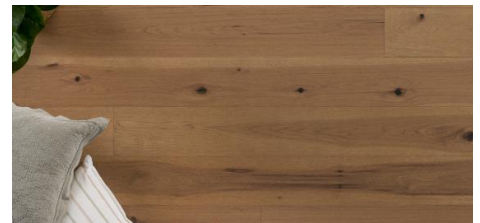

## Abode by Kentwood: Tempo Collection

Achieve a luxurious and generous 7½" wide-plank effect at a very affordable price with Tempo. This rustic-grade hardwood in oak, and hickory features brushed veneer, lively grain patterns and rich color variations. Some designs from the collection include additional touches, such as filled knots and custom stain treatments.

**KENTWOOD™**

[kentwoodfloors.com](http://kentwoodfloors.com)

Brushed Oak 'Canyon Echo'

Brushed Oak 'Clay Pot'

Brushed Hickory 'Natural'

Brushed Hickory Heartwood 'Natural'

Brushed Oak 'Frozen Lake'

Brushed Oak 'Natural'

Brushed Oak 'White Sand'

Maple 'Natural'

Brushed Hickory Neroli

Brushed Oak 'Axe Blade'

Brushed Oak 'Guide Post'

Brushed Oak 'Pocket Knife'

Maple 'Drawbridge'

KENTWOOD™