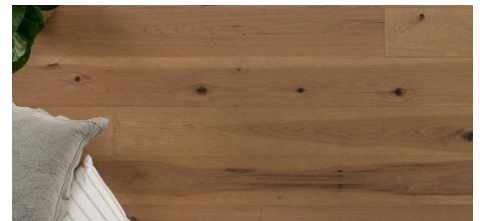

## Abode by Kentwood: Tempo Collection

Achieve a luxurious and generous 7½" wide-plank effect at a very affordable price with Tempo. This rustic-grade hardwood in oak, and hickory features brushed veneer, lively grain patterns and rich color variations. Some designs from the collection include additional touches, such as filled knots and custom stain treatments.

**KENTWOOD™**

[kentwoodfloors.com](http://kentwoodfloors.com)

Brushed Oak 'White Sand'

Brushed Hickory 'Natural'

Brushed Hickory Heartwood 'Natural'

Brushed Oak 'Frozen Lake'

Brushed Oak 'Natural'

Brushed Oak 'Axe Blade'

Brushed Oak 'Canyon Echo'

Brushed Oak 'Clay Pot'

Brushed Hickory Neroli

Brushed Oak 'Guide Post'

Brushed Oak 'Pocket Knife'

KENTWOOD™

[kentwoodfloors.com](http://kentwoodfloors.com)

Sample swatches are shown for reference only and may not reflect color and character of actual product. Please examine actual product samples before making a purchase decision. Product dimensions may be approximate. Product selection and specifications are subject to change without notice and product selection may vary by area. The trademarks KENTWOOD and COUTURE COLLECTION BY KENTWOOD are owned by Kentwood Floors Inc.