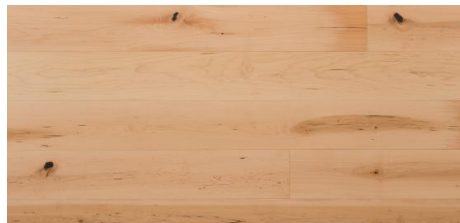

## Abode by Kentwood: Tempo Collection

Achieve a luxurious and generous 7½" wide-plank effect at a very affordable price with Tempo. This rustic-grade hardwood in oak, and hickory features brushed veneer, lively grain patterns and rich color variations. Some designs from the collection include additional touches, such as filled knots and custom stain treatments.

**KENTWOOD™**

[kentwoodfloors.com](http://kentwoodfloors.com)

Brushed Oak 'Canyon Echo'

Brushed Oak 'Clay Pot'

Brushed Hickory 'Natural'

Brushed Hickory Heartwood 'Natural'

Brushed Oak 'Frozen Lake'

Brushed Oak 'Natural'

Brushed Oak 'White Sand'

Maple 'Natural'

Brushed Hickory Neroli

Brushed Oak 'Axe Blade'

Brushed Oak 'Guide Post'

Brushed Oak 'Pocket Knife'

Maple 'Drawbridge'

KENTWOOD™