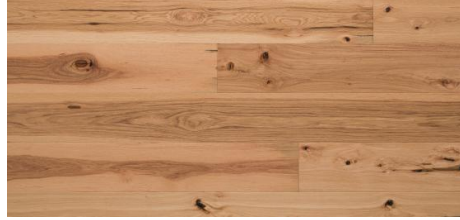

## Abode by Kentwood: Tempo Collection

Achieve a luxurious and generous 7½" wide-plank effect at a very affordable price with Tempo. This rustic-grade hardwood in oak, and hickory features brushed veneer, lively grain patterns and rich color variations. Some designs from the collection include additional touches, such as filled knots and custom stain treatments.

**KENTWOOD™**

[kentwoodfloors.com](http://kentwoodfloors.com)

Brushed Oak 'White Sand'

Brushed Hickory Heartwood 'Natural'

Brushed Oak 'Frozen Lake'

Brushed Oak 'Axe Blade'

Brushed Hickory 'Natural'

Brushed Oak 'Natural'