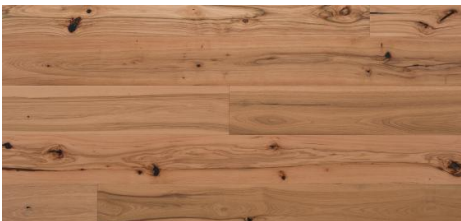

## Abode by Kentwood: Tempo Collection

Achieve a luxurious and generous 7½" wide-plank effect at a very affordable price with Tempo. This rustic-grade hardwood in oak, and hickory features brushed veneer, lively grain patterns and rich color variations. Some designs from the collection include additional touches, such as filled knots and custom stain treatments.

**KENTWOOD™**

[kentwoodfloors.com](http://kentwoodfloors.com)

Brushed Hickory 'Natural'

Brushed Oak 'Natural'

Brushed Oak 'White Sand'

Brushed Oak 'Clay Pot'

Brushed Oak 'Axe Blade'

Brushed Oak 'Canyon Echo'

Brushed Hickory Heartwood 'Natural'

Brushed Oak 'Frozen Lake'

Brushed Hickory Neroli

Brushed Oak 'Guide Post'

Brushed Oak 'Pocket Knife'

KENTWOOD™

[kentwoodfloors.com](http://kentwoodfloors.com)

Sample swatches are shown for reference only and may not reflect color and character of actual product. Please examine actual product samples before making a purchase decision. Product dimensions may be approximate. Product selection and specifications are subject to change without notice and product selection may vary by area. The trademarks KENTWOOD and COUTURE COLLECTION BY KENTWOOD are owned by Kentwood Floors Inc.