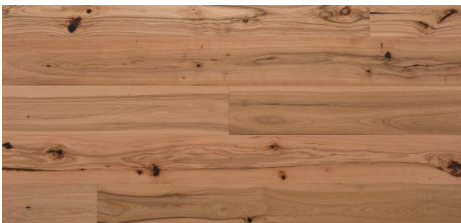

Abode by Kentwood: Tempo Collection

Achieve a luxurious and generous 7½" wide-plank effect at a very affordable price with Tempo. This rustic-grade hardwood in oak, and hickory features brushed veneer, lively grain patterns and rich color variations. Some designs from the collection include additional touches, such as filled knots and custom stain treatments.

KENTWOOD™

kentwoodfloors.com

Brushed Hickory 'Natural'

Brushed Oak 'Natural'

Brushed Oak 'White Sand'

Brushed Oak 'Clay Pot'

Brushed Oak 'Axe Blade'

Brushed Oak 'Canyon Echo'

Brushed Hickory Heartwood 'Natural'

Brushed Oak 'Frozen Lake'

Brushed Hickory Neroli

Brushed Oak 'Guide Post'

Brushed Oak 'Pocket Knife'

KENTWOOD™

kentwoodfloors.com

Sample swatches are shown for reference only and may not reflect color and character of actual product. Please examine actual product samples before making a purchase decision. Product dimensions may be approximate. Product selection and specifications are subject to change without notice and product selection may vary by area. The trademarks KENTWOOD and COUTURE COLLECTION BY KENTWOOD are owned by Kentwood Floors Inc.