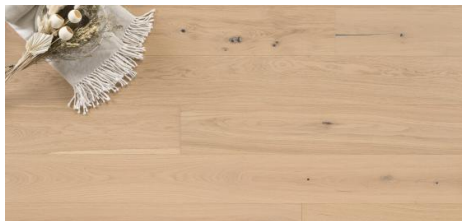

Brushed Oak 'Frozen Lake'