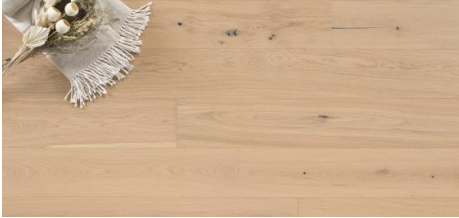

## Abode by Kentwood: Tempo Collection

Achieve a luxurious and generous 7½" wide-plank effect at a very affordable price with Tempo. This rustic-grade hardwood in oak, and hickory features brushed veneer, lively grain patterns and rich color variations. Some designs from the collection include additional touches, such as filled knots and custom stain treatments.

**KENTWOOD™**

[kentwoodfloors.com](http://kentwoodfloors.com)

Brushed Oak 'White Sand'

Brushed Hickory 'Natural'

Brushed Hickory Heartwood 'Natural'

Brushed Oak 'Frozen Lake'

Brushed Oak 'Natural'

Brushed Oak 'Axe Blade'

Brushed Oak 'Canyon Echo'

Brushed Oak 'Clay Pot'

Brushed Hickory Neroli

Brushed Oak 'Guide Post'

Brushed Oak 'Pocket Knife'

KENTWOOD™

[kentwoodfloors.com](http://kentwoodfloors.com)

Sample swatches are shown for reference only and may not reflect color and character of actual product. Please examine actual product samples before making a purchase decision. Product dimensions may be approximate. Product selection and specifications are subject to change without notice and product selection may vary by area. The trademarks KENTWOOD and COUTURE COLLECTION BY KENTWOOD are owned by Kentwood Floors Inc.