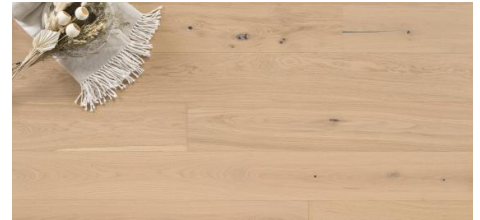

## Abode by Kentwood: Tempo Collection

Achieve a luxurious and generous 7½" wide-plank effect at a very affordable price with Tempo. This rustic-grade hardwood in oak, and hickory features brushed veneer, lively grain patterns and rich color variations. Some designs from the collection include additional touches, such as filled knots and custom stain treatments.

**KENTWOOD™**

[kentwoodfloors.com](http://kentwoodfloors.com)

Brushed Oak 'White Sand'

Brushed Hickory Heartwood 'Natural'

Brushed Oak 'Frozen Lake'

Brushed Oak 'Axe Blade'

Brushed Hickory 'Natural'

Brushed Oak 'Natural'