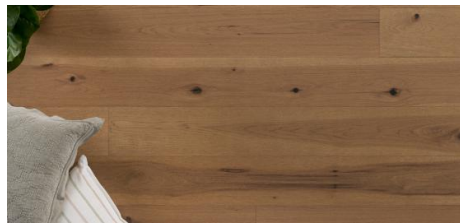

Brushed Hickory Neroli