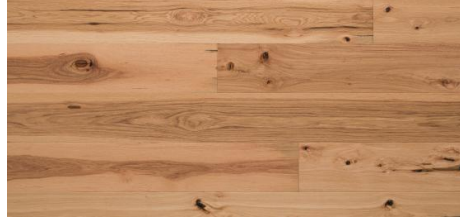

Abode by Kentwood: Tempo Collection

Achieve a luxurious and generous 7½" wide-plank effect at a very affordable price with Tempo. This rustic-grade hardwood in oak, and hickory features brushed veneer, lively grain patterns and rich color variations. Some designs from the collection include additional touches, such as filled knots and custom stain treatments.

KENTWOOD™

kentwoodfloors.com

Brushed Oak 'White Sand'

Brushed Hickory Heartwood 'Natural'

Brushed Oak 'Frozen Lake'

Brushed Oak 'Axe Blade'

Brushed Hickory 'Natural'

Brushed Oak 'Natural'