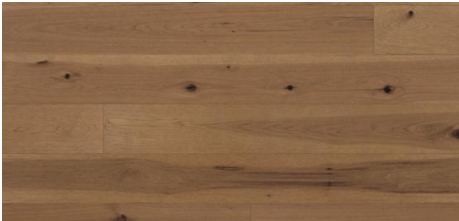

## Abode by Kentwood: Tempo Collection

Achieve a luxurious and generous 7½" wide-plank effect at a very affordable price with Tempo. This rustic-grade hardwood in oak, and hickory features brushed veneer, lively grain patterns and rich color variations. Some designs from the collection include additional touches, such as filled knots and custom stain treatments.

**KENTWOOD™**

[kentwoodfloors.com](http://kentwoodfloors.com)

Brushed Oak White Sand  
31941

Brushed Oak Frozen Lake  
31646

Brushed Oak Axe Blade  
31647

Brushed Hickory Hickory Nat  
31606

Brushed Oak Natural  
31991

Brushed Oak Clay Pot  
31943

Brushed Hickory Neroli  
31859

Brushed Oak Guide Post  
31642

Brushed Oak Pocket Knife  
31643

<b>Species</b>	Oak
<b>Platform</b>	Engineered
<b>Dimensions</b>	7 1/2" x 1/2" x approx.75" (75% full boards) nominal 190mm x 12mm x 1900mm (75% full boards)
<b>Veneer Type</b>	Sliced
<b>Veneer Thickness</b>	1.2mm nominal
<b>Visual Variation</b>	High
<b>Natural Characteristics</b>	High
<b>Finish</b>	High performance polyurethane with aluminum oxide
<b>Product Features</b>	Long Boards, Wide Planks, Brushed
<b>Installation Method</b>	On, above or below grade   Nail, glue down or float   May be installed over radiant heat
<b>Warranty</b>	25 year residential wear, 3 year light commercial wear