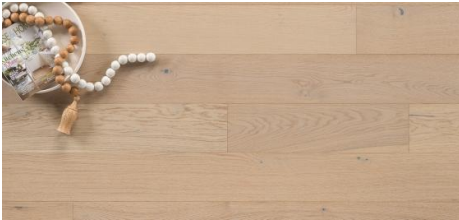

## Abode by Kentwood: Tempo Collection

Achieve a luxurious and generous 7½" wide-plank effect at a very affordable price with Tempo. This rustic-grade hardwood in oak, and hickory features brushed veneer, lively grain patterns and rich color variations. Some designs from the collection include additional touches, such as filled knots and custom stain treatments.

**KENTWOOD™**

[kentwoodfloors.com](http://kentwoodfloors.com)

Brushed Oak 'White Sand'

Brushed Hickory Heartwood 'Natural'

Brushed Oak 'Frozen Lake'

Brushed Oak 'Axe Blade'

Brushed Hickory 'Natural'

Brushed Oak 'Natural'