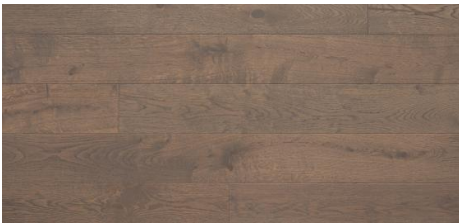

Brushed Oak 'Pocket Knife'

KENTWOOD™

kentwoodfloors.com

Sample swatches are shown for reference only and may not reflect color and character of actual product. Please examine actual product samples before making a purchase decision. Product dimensions may be approximate. Product selection and specifications are subject to change without notice and product selection may vary by area. The trademarks KENTWOOD and COUTURE COLLECTION BY KENTWOOD are owned by Kentwood Floors Inc.