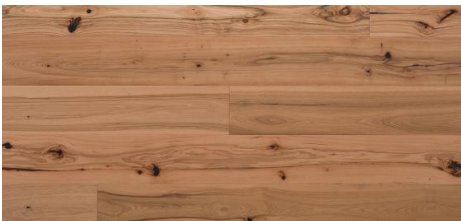

Abode by Kentwood: Tempo Collection

Achieve a luxurious and generous 7½" wide-plank effect at a very affordable price with Tempo. This rustic-grade hardwood in oak, and hickory features brushed veneer, lively grain patterns and rich color variations. Some designs from the collection include additional touches, such as filled knots and custom stain treatments.

KENTWOOD™

kentwoodfloors.com

Brushed Hickory 'Natural'

Brushed Oak 'Natural'

Brushed Oak 'White Sand'

Brushed Oak 'Clay Pot'

Brushed Oak 'Axe Blade'

Brushed Oak 'Canyon Echo'

Brushed Hickory Heartwood 'Natural'

Brushed Oak 'Frozen Lake'

Brushed Hickory Neroli

Brushed Oak 'Guide Post'

Brushed Oak 'Pocket Knife'

KENTWOOD™

kentwoodfloors.com

Sample swatches are shown for reference only and may not reflect color and character of actual product. Please examine actual product samples before making a purchase decision. Product dimensions may be approximate. Product selection and specifications are subject to change without notice and product selection may vary by area. The trademarks KENTWOOD and COUTURE COLLECTION BY KENTWOOD are owned by Kentwood Floors Inc.