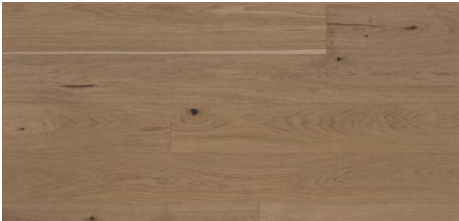

## Abode by Kentwood: Tempo Collection

Achieve a luxurious and generous 7½" wide-plank effect at a very affordable price with Tempo. This rustic-grade hardwood in oak, and hickory features brushed veneer, lively grain patterns and rich color variations. Some designs from the collection include additional touches, such as filled knots and custom stain treatments.

KENTWOOD™

[kentwoodfloors.com](http://kentwoodfloors.com)

Brushed Oak White Sand  
31941

Brushed Oak Frozen Lake  
31646

Brushed Oak Axe Blade  
31647

Brushed Hickory Hickory Nat  
31606

Brushed Oak Natural  
31991

Brushed Oak Clay Pot  
31943

Brushed Oak Myrrh  
32438

Brushed Hickory Neroli  
31859

Brushed Oak Guide Post  
31642

Brushed Oak Pocket Knife  
31643

<b>Species</b>	Oak
<b>Platform</b>	Engineered
<b>Dimensions</b>	7 1/2" x 1 1/2" x 74 3/4" (75% full boards) nominal 190mm x 12mm x 1900mm (75% full boards)
<b>Veneer Type</b>	Sliced
<b>Veneer Thickness</b>	1.2mm nominal
<b>Visual Variation</b>	High
<b>Natural Characteristics</b>	High
<b>Finish</b>	High performance polyurethane with aluminum oxide
<b>Product Features</b>	Long Boards, Wide Planks, Brushed