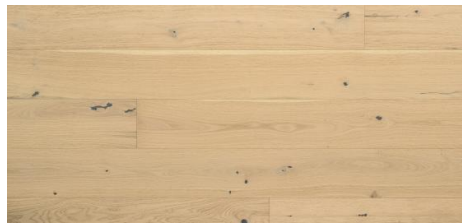

Brushed Oak 'Frozen Lake'