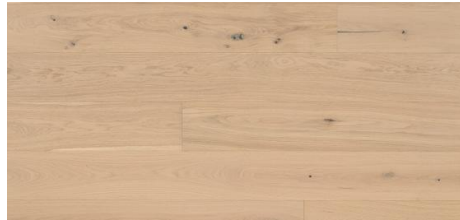

## Abode by Kentwood: Tempo Collection

Achieve a luxurious and generous 7½" wide-plank effect at a very affordable price with Tempo. This rustic-grade hardwood in oak, and hickory features brushed veneer, lively grain patterns and rich color variations. Some designs from the collection include additional touches, such as filled knots and custom stain treatments.

**KENTWOOD™**

[kentwoodfloors.com](http://kentwoodfloors.com)

Brushed Oak White Sand  
31941

Brushed Oak Frozen Lake  
31646

Brushed Oak Axe Blade  
31647

Brushed Hickory Hickory Nat  
31606

Brushed Oak Natural  
31991

Brushed Oak Clay Pot  
31943

Brushed Hickory Neroli  
31859

Brushed Oak Guide Post  
31642

Brushed Oak Pocket Knife  
31643

<b>Species</b>	Oak
<b>Platform</b>	Engineered
<b>Dimensions</b>	7 1/2" x 1/2" x approx.75" (75% full boards) nominal 190mm x 12mm x 1900mm (75% full boards)
<b>Veneer Type</b>	Sliced
<b>Veneer Thickness</b>	1.2mm nominal
<b>Visual Variation</b>	High
<b>Natural Characteristics</b>	High
<b>Finish</b>	High performance polyurethane with aluminum oxide
<b>Product Features</b>	Long Boards, Wide Planks, Brushed
<b>Installation Method</b>	On, above or below grade   Nail, glue down or float   May be installed over radiant heat
<b>Warranty</b>	25 year residential wear, 3 year light commercial wear