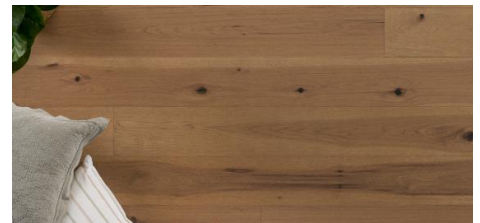

Brushed Hickory Neroli