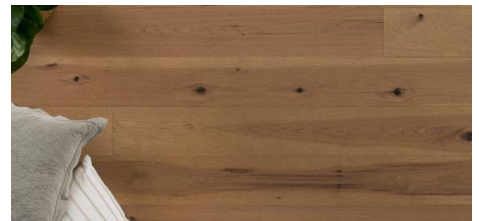

Brushed Hickory Neroli