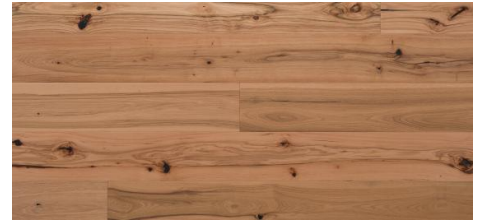

## Abode by Kentwood: Tempo Collection

Achieve a luxurious and generous 7½" wide-plank effect at a very affordable price with Tempo. This rustic-grade hardwood in oak, and hickory features brushed veneer, lively grain patterns and rich color variations. Some designs from the collection include additional touches, such as filled knots and custom stain treatments.

**KENTWOOD™**

[kentwoodfloors.com](http://kentwoodfloors.com)

Brushed Oak 'White Sand'

Brushed Hickory 'Natural'

Brushed Hickory Heartwood 'Natural'

Brushed Oak 'Frozen Lake'

Brushed Oak 'Natural'

Brushed Oak 'Axe Blade'

Brushed Oak 'Canyon Echo'

Brushed Oak 'Clay Pot'

Brushed Hickory Neroli

Brushed Oak 'Guide Post'

Brushed Oak 'Pocket Knife'

KENTWOOD™

[kentwoodfloors.com](http://kentwoodfloors.com)

Sample swatches are shown for reference only and may not reflect color and character of actual product. Please examine actual product samples before making a purchase decision. Product dimensions may be approximate. Product selection and specifications are subject to change without notice and product selection may vary by area. The trademarks KENTWOOD and COUTURE COLLECTION BY KENTWOOD are owned by Kentwood Floors Inc.