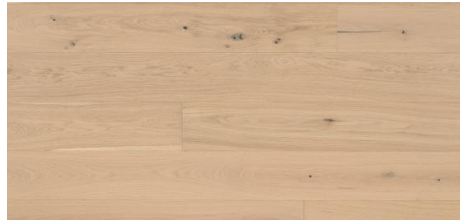

## Abode by Kentwood: Tempo Collection

Achieve a luxurious and generous 7½" wide-plank effect at a very affordable price with Tempo. This rustic-grade hardwood in oak, and hickory features brushed veneer, lively grain patterns and rich color variations. Some designs from the collection include additional touches, such as filled knots and custom stain treatments.

KENTWOOD™

[kentwoodfloors.com](http://kentwoodfloors.com)

Brushed Oak White Sand  
31941

Brushed Oak Frozen Lake  
31646

Brushed Oak Axe Blade  
31647

Brushed Hickory Hickory Nat  
31606

Brushed Oak Natural  
31991

Brushed Oak Clay Pot  
31943

Brushed Oak Myrrh  
32438

Brushed Hickory Neroli  
31859

Brushed Oak Guide Post  
31642

Brushed Oak Pocket Knife  
31643

<b>Species</b>	Oak
<b>Platform</b>	Engineered
<b>Dimensions</b>	7 1/2" x 1 1/2" x 74 3/4" (75% full boards) nominal 190mm x 12mm x 1900mm (75% full boards)
<b>Veneer Type</b>	Sliced
<b>Veneer Thickness</b>	1.2mm nominal
<b>Visual Variation</b>	High
<b>Natural Characteristics</b>	High
<b>Finish</b>	High performance polyurethane with aluminum oxide
<b>Product Features</b>	Long Boards, Wide Planks, Brushed