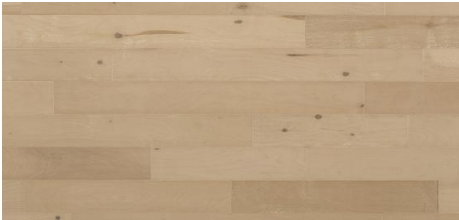

Abode by Kentwood: LOFT Collection

The Loft collection features 5" wide planks dressed in a brushed birch veneer for a classic mid-width floor look. The colors in this collection are warm and welcoming and lend themselves to a multitude of timeless design styles.

KENTWOOD™

kentwoodfloors.com

Brushed Birch 'Skylight'

Brushed Birch 'Barn Door'

Brushed Birch 'Beam'

Brushed Birch 'Brick Wall'

KENTWOOD™

kentwoodfloors.com