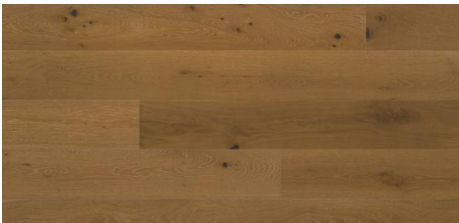

## Abode by Kentwood: Brenham Collection

At 7½" wide, Abode by Kentwood's Brenham Collection offers a premium aesthetic and enduring quality at an entry-level price. The flooring's natural look is enhanced by a brushed oak finish and high-performance polyurethane aluminum oxide protective top coat, resulting in a more natural wood texture. Brenham creates a grand visual statement for budget-conscious projects, such as multi-family residential builds and renovations.

Brushed Oak Brownie  
32487

Brushed Oak Cinnamon Roll  
32034

<b>Species</b>	Oak
<b>Platform</b>	Engineered
<b>Dimensions</b>	7 1/2" x 3/8" x assorted up to 74 3/4" nominal 190mm x 9.5mm x assorted up to 1900mm
<b>Veneer Type</b>	Sliced
<b>Veneer Thickness</b>	1.2mm nominal
<b>Visual Variation</b>	Medium
<b>Natural Characteristics</b>	High
<b>Finish</b>	High performance polyurethane with aluminum oxide
<b>Product Features</b>	Long Boards, Wide Planks, Brushed
<b>Installation Method</b>	On, above or below grade   Nail, glue down or float   May be installed over radiant heat
<b>Warranty</b>	25 year residential wear, 3 year light commercial wear, lifetime structural
<b>Box Contents</b>	38.86 sqft
<b>Eco Attributes</b>	GREENGUARD Gold Certified for low chemical emissions, CA Section 01350 Compliant