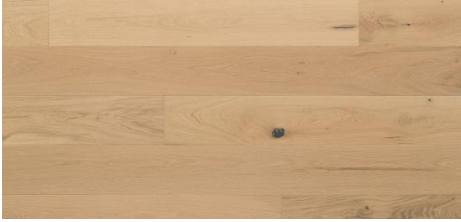

## Abode by Kentwood: Brenham Collection

At 7½" wide, Abode by Kentwood's Brenham Collection offers a premium aesthetic and enduring quality at an entry-level price. The flooring's natural look is enhanced by a brushed oak finish and high-performance polyurethane aluminum oxide protective top coat, resulting in a more natural wood texture. Brenham creates a grand visual statement for budget-conscious projects, such as multi-family residential builds and renovations.

## BY KENTWOOD

KENTWOOD™

[kentwoodfloors.com](http://kentwoodfloors.com)

Brushed Oak 'Biscotti'

Brushed Oak 'Macaroon'

Brushed Oak 'Ranger'

Brushed Oak 'Shortbread'

Brushed Oak 'Cinnamon Roll'