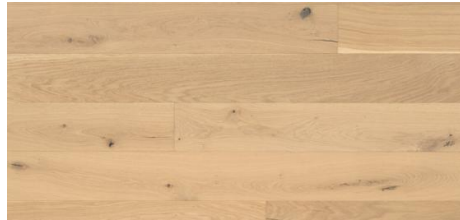

## Kentwood Collection: Gulf Collection

Gulf is inspired by the freedom and expansiveness of nature. The organic hues of these large boards complement the dense oak grain with contrasting accents of filled knots and cracks, making rooms look spacious and extremely stylish.

KENTWOOD™

[kentwoodfloors.com](http://kentwoodfloors.com)

Brushed Oak Destin  
32092

Brushed Oak Matagorda  
32091

Brushed Oak Rockport  
32065

Brushed Oak Santa Rosa  
32404

Brushed Oak Surfside  
32372

Brushed Oak Vermilion Bay  
32093

<b>Species</b>	Oak
<b>Platform</b>	Engineered
<b>Dimensions</b>	7 1/2" x 9/16" x approx.75" (75% full boards) nominal 190mm x 14mm x 1920mm (75% full boards)
<b>Veneer Type</b>	Sawn
<b>Veneer Thickness</b>	3mm nominal
<b>Visual Variation</b>	Medium
<b>Natural Characteristics</b>	High
<b>Finish</b>	High performance polyurethane with aluminum oxide
<b>Product Features</b>	Long Boards, Wide Planks, Brushed
<b>Installation Method</b>	On, above or below grade   Nail, glue down or float   May be installed over radiant heat
<b>Warranty</b>	35 year residential wear, 5 year light commercial wear, lifetime structural
<b>Box Contents</b>	23.56 sqft
<b>Eco Attributes</b>	GREENGUARD Gold Certified for low chemical emissions, CA Section 01350 Compliant