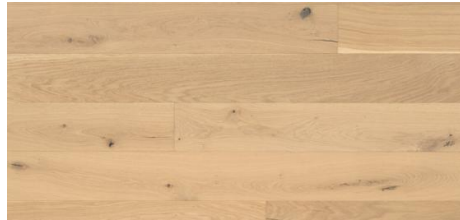

Kentwood Collection: Gulf Collection

Gulf is inspired by the freedom and expansiveness of nature. The organic hues of these large boards complement the dense oak grain with contrasting accents of filled knots and cracks, making rooms look spacious and extremely stylish.

KENTWOOD™

kentwoodfloors.com

Brushed Oak Destin
32092

Brushed Oak Matagorda
32091

Brushed Oak Rockport
32065

Brushed Oak Santa Rosa
32404

Brushed Oak Surfside
32372

Brushed Oak Vermilion Bay
32093

Species	Oak
Platform	Engineered
Dimensions	7 1/2" x 9/16" x 75" (75% full boards) nominal 190mm x 14mm x 1920mm (75% full boards)
Veneer Type	Sawn
Veneer Thickness	3mm nominal
Visual Variation	Medium
Natural Characteristics	High
Finish	High performance polyurethane with aluminum oxide
Product Features	Long Boards, Wide Planks, Brushed
Installation Method	On, above or below grade Nail, glue down or float May be installed over radiant heat
Warranty	35 year residential wear, 5 year light commercial wear, lifetime structural
Box Contents	23.56 sqft
Eco Attributes	GREENGUARD Gold Certified for low chemical emissions, CA Section 01350 Compliant