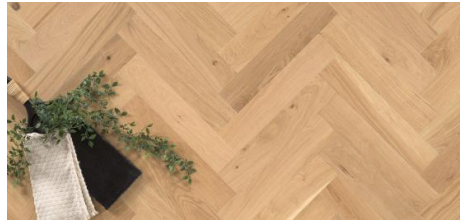

## Kentwood Collection: Bespoke Herringbone Collection

The Bespoke Collection is a tailored flooring collection of beautifully stylish colors perfectly suited to the discerning designer. The brushed European white oak flooring offers medium and high aesthetic variation in generous 7" wide straight lay flooring and 4 5/16" wide herringbone flooring, bringing a look of distinction to any room.

**KENTWOOD™**

[kentwoodfloors.com](http://kentwoodfloors.com)

Brushed Oak Coos Bay Herringbone

Brushed Oak Gold Hill Herringbone

Brushed Oak Woodburn Herringbone

KENTWOOD™

[kentwoodfloors.com](http://kentwoodfloors.com)