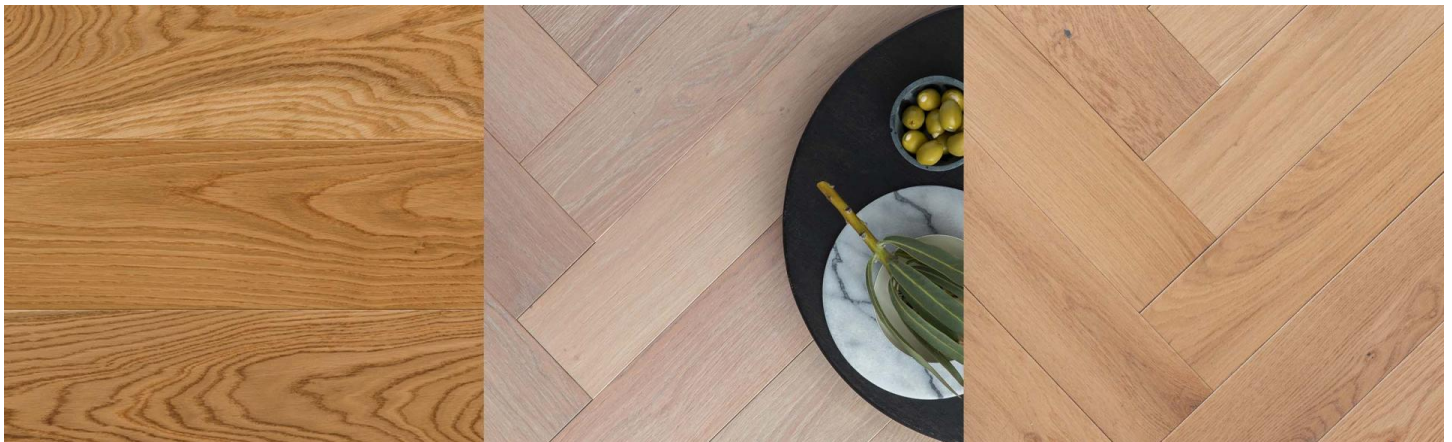

## Kentwood Collection: Bespoke Herringbone Collection

The Bespoke Collection is a tailored flooring collection of beautifully stylish colors perfectly suited to the discerning designer. The brushed European white oak flooring offers medium and high aesthetic variation in generous 7" wide straight lay flooring and 4 5/16" wide herringbone flooring, bringing a look of distinction to any room.

**KENTWOOD™**

[kentwoodfloors.com](http://kentwoodfloors.com)

Brushed Oak Coos Bay Herringbone

Brushed Oak Gold Hill Herringbone

Brushed Oak Woodburn Herringbone

KENTWOOD™

[kentwoodfloors.com](http://kentwoodfloors.com)