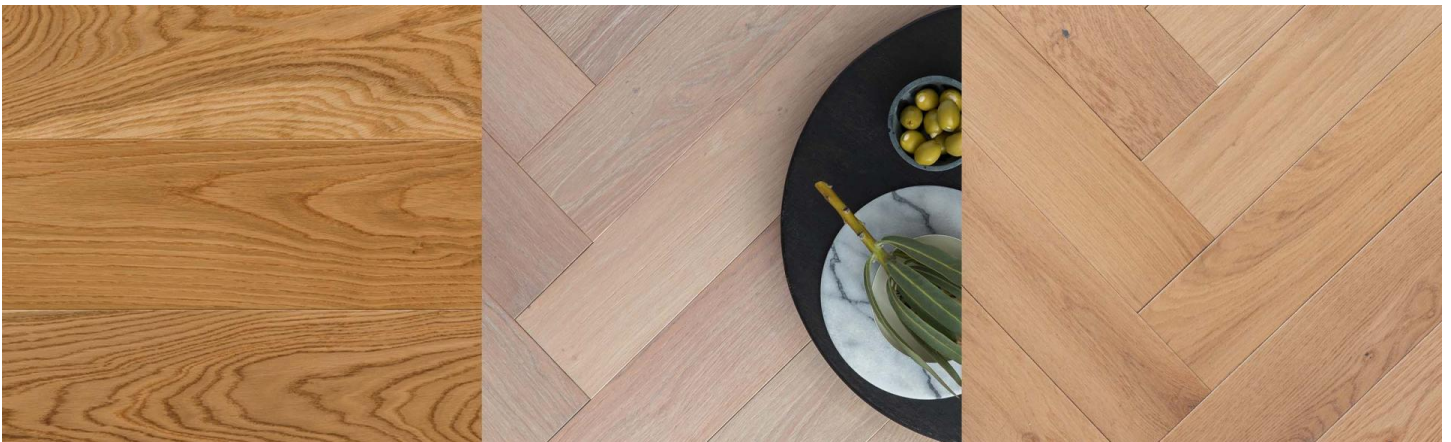

## Kentwood Collection: Bespoke Herringbone Collection

The Bespoke Collection is a tailored flooring collection of beautifully stylish colors perfectly suited to the discerning designer. The brushed European white oak flooring offers medium and high aesthetic variation in generous 7" wide straight lay flooring and 4 5/16" wide herringbone flooring, bringing a look of distinction to any room.

**KENTWOOD™**

[kentwoodfloors.com](http://kentwoodfloors.com)

Brushed Oak Coos Bay Herringbone

Brushed Oak Gold Hill Herringbone

Brushed Oak Woodburn Herringbone

KENTWOOD™

[kentwoodfloors.com](http://kentwoodfloors.com)