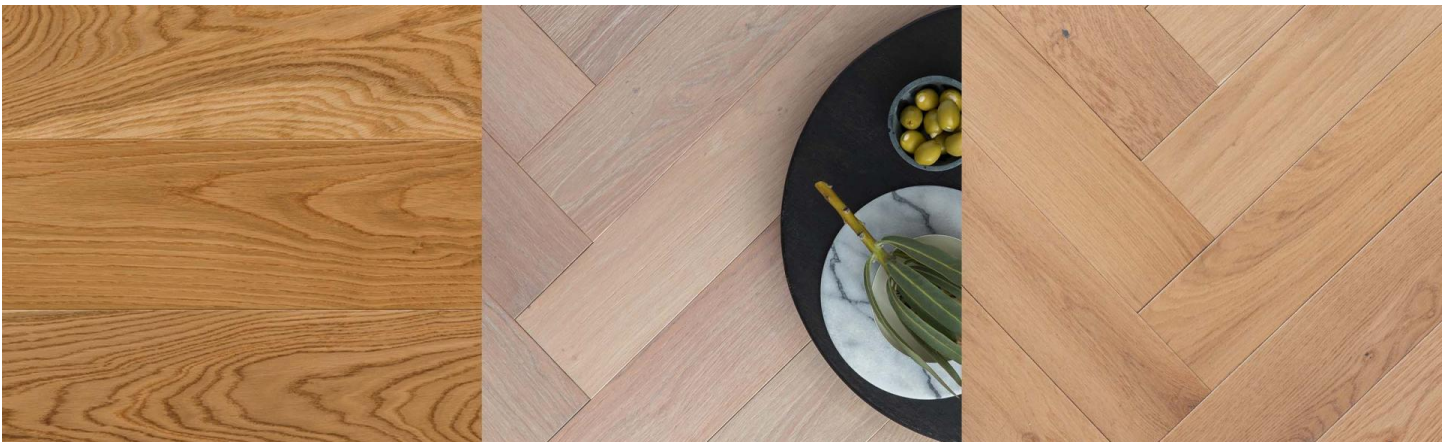

Kentwood Collection: Bespoke Herringbone Collection

The Bespoke Collection is a tailored flooring collection of beautifully stylish colors perfectly suited to the discerning designer. The brushed European white oak flooring offers medium and high aesthetic variation in generous 7" wide straight lay flooring and 4 5/16" wide herringbone flooring, bringing a look of distinction to any room.

KENTWOOD™

kentwoodfloors.com

Brushed Oak Coos Bay Herringbone

Brushed Oak Gold Hill Herringbone

Brushed Oak Woodburn Herringbone

KENTWOOD™

kentwoodfloors.com

Sample swatches are shown for reference only and may not reflect color and character of actual product. Please examine actual product samples before making a purchase decision. Product dimensions may be approximate. Product selection and specifications are subject to change without notice and product selection may vary by area. The trademarks KENTWOOD and COUTURE COLLECTION BY KENTWOOD are owned by Kentwood Floors Inc.