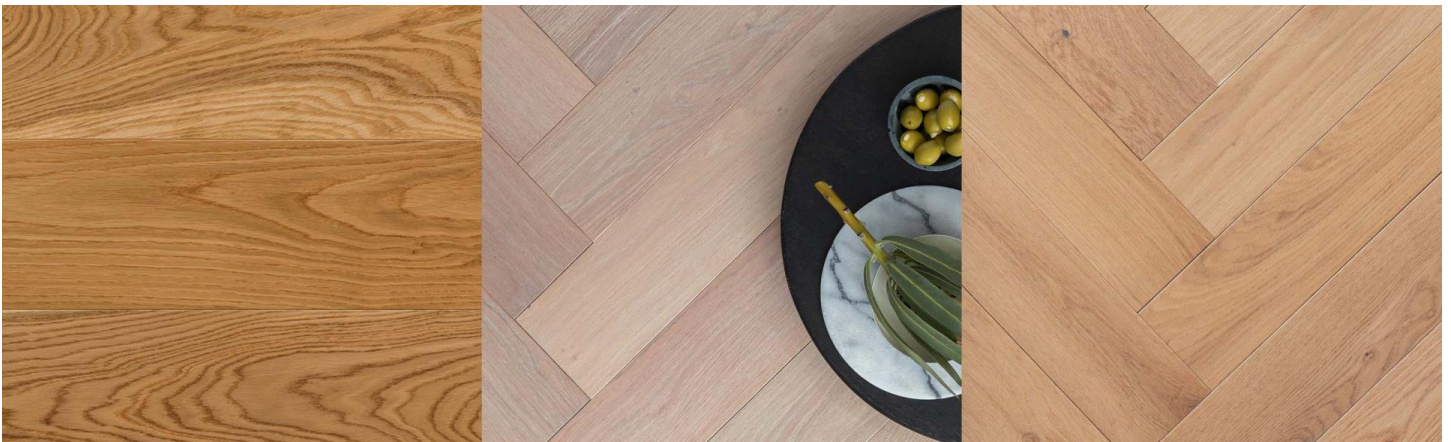

Kentwood Collection: Bespoke Herringbone Collection

The Bespoke Collection is a tailored flooring collection of beautifully stylish colors perfectly suited to the discerning designer. The brushed European white oak flooring offers medium and high aesthetic variation in generous 7" wide straight lay flooring and 4 5/16" wide herringbone flooring, bringing a look of distinction to any room.

KENTWOOD™

kentwoodfloors.com

Brushed Oak Coos Bay Herringbone

Brushed Oak Gold Hill Herringbone

Brushed Oak Woodburn Herringbone

KENTWOOD™

kentwoodfloors.com

Sample swatches are shown for reference only and may not reflect color and character of actual product. Please examine actual product samples before making a purchase decision. Product dimensions may be approximate. Product selection and specifications are subject to change without notice and product selection may vary by area. The trademarks KENTWOOD and COUTURE COLLECTION BY KENTWOOD are owned by Kentwood Floors Inc.