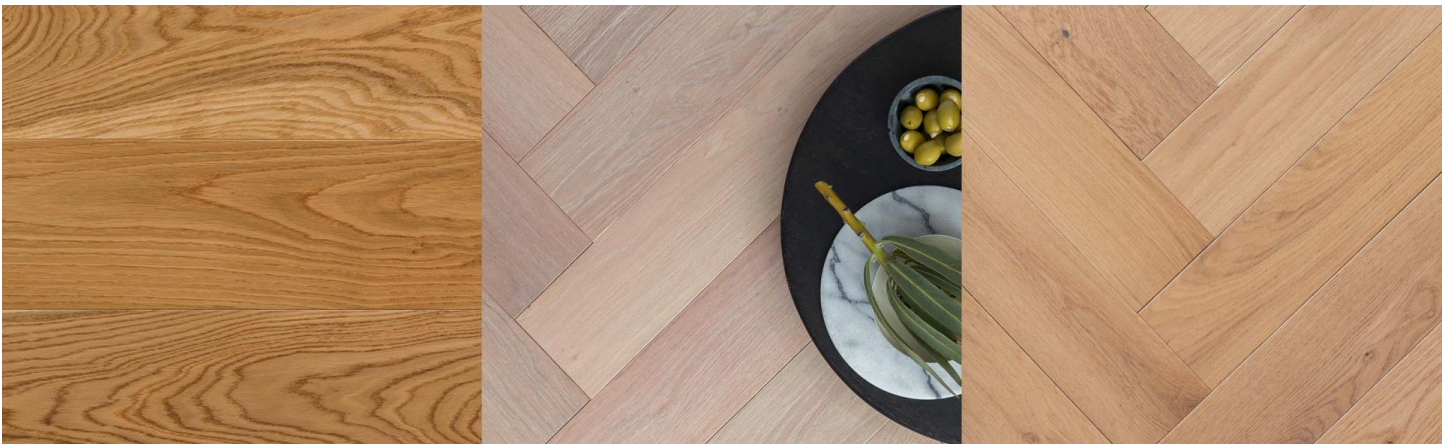

Bespoke Herringbone Collection

A tailored flooring collection of eight beautifully stylish colors perfectly suited to the discerning designer. The Bespoke Collection includes five straight lay floors, accompanied by three in matching Herringbone, all on brushed European White Oak veneers with medium and high aesthetic variation. The straight lay is available in a generous 7" width, and an assortment of long planks up to 86", while the Herringbone flooring is available in a 4 5/16" width bringing a look of distinction to any room.