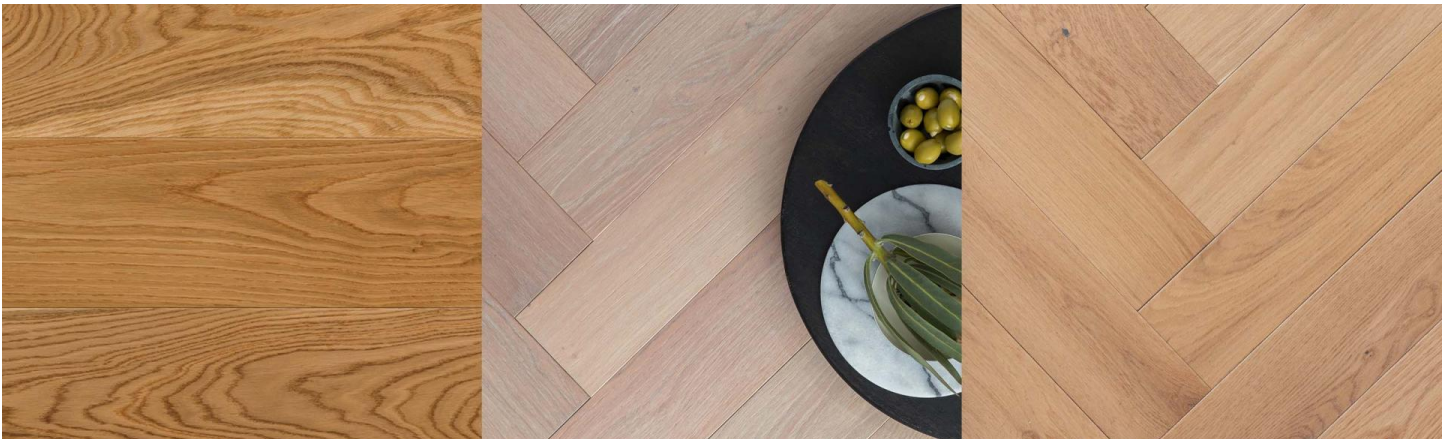

Kentwood Collection: Bespoke Collection

The Bespoke Collection is a tailored flooring collection of beautifully stylish colors perfectly suited to the discerning designer. The brushed European white oak flooring offers medium and high aesthetic variation in generous 7" wide straight lay flooring and 4 5/16" wide herringbone flooring, bringing a look of distinction to any room.

KENTWOOD™

kentwoodfloors.com

Brushed Oak Coos Bay

Brushed Oak Gold Hill

Brushed Oak Woodburn

KENTWOOD™

kentwoodfloors.com

Sample swatches are shown for reference only and may not reflect color and character of actual product. Please examine actual product samples before making a purchase decision. Product dimensions may be approximate. Product selection and specifications are subject to change without notice and product selection may vary by area. The trademarks KENTWOOD and COUTURE COLLECTION BY KENTWOOD are owned by Kentwood Floors Inc.