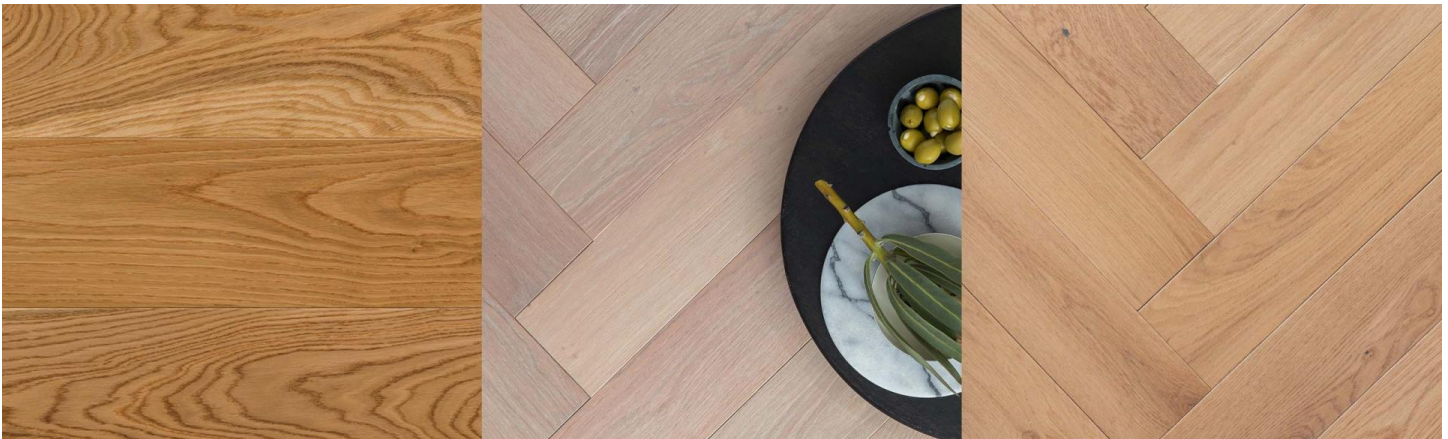

Kentwood Collection: Bespoke Collection

The Bespoke Collection is a tailored flooring collection of beautifully stylish colors perfectly suited to the discerning designer. The brushed European white oak flooring offers medium and high aesthetic variation in generous 7" wide straight lay flooring and 4 5/16" wide herringbone flooring, bringing a look of distinction to any room.

KENTWOOD™

kentwoodfloors.com

Brushed Oak Coos Bay

Brushed Oak Gold Hill

Brushed Oak Woodburn

KENTWOOD™

kentwoodfloors.com

Sample swatches are shown for reference only and may not reflect color and character of actual product. Please examine actual product samples before making a purchase decision. Product dimensions may be approximate. Product selection and specifications are subject to change without notice and product selection may vary by area. The trademarks KENTWOOD and COUTURE COLLECTION BY KENTWOOD are owned by Kentwood Floors Inc.