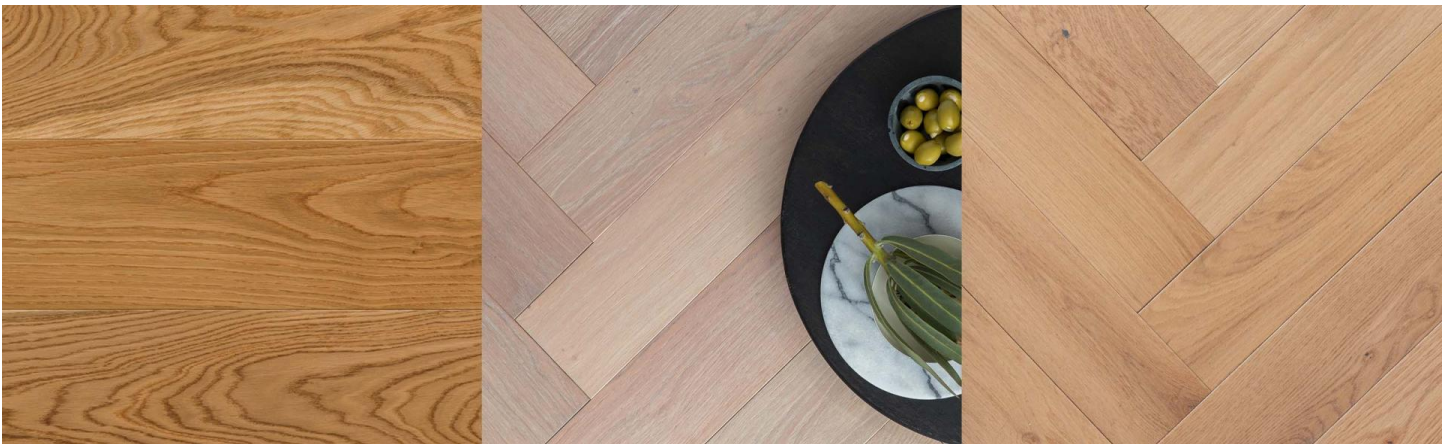

Bespoke Collection

A tailored flooring collection of eight beautifully stylish colors perfectly suited to the discerning designer. The Bespoke Collection includes five straight lay floors, accompanied by three in matching Herringbone, all on brushed European White Oak veneers with medium and high aesthetic variation. The straight lay is available in a generous 7" width, and an assortment of long planks up to 86", while the Herringbone flooring is available in a 4 5/16" width bringing a look of distinction to any room.