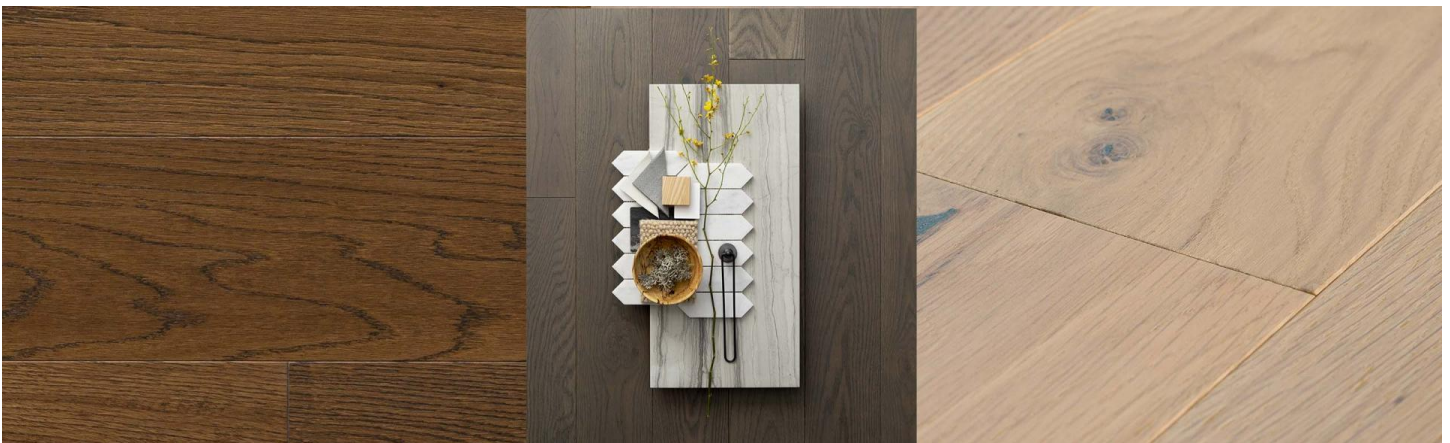

Kentwood Collection: Cosmopolitan Collection

A sophisticated collection, crafted through the lens of an inclusive world and open to possibilities, the Cosmopolitan is a collection made from American White Oak, and engineered for stability in most climate conditions. Lightly stained with a range of five beautiful modern contemporary colors, this collection is also a wide brushed floor (6-1/8"), with generously long assortment of planks up to 86". The Cosmopolitan collection, designed to unify the elements in any room, or project.