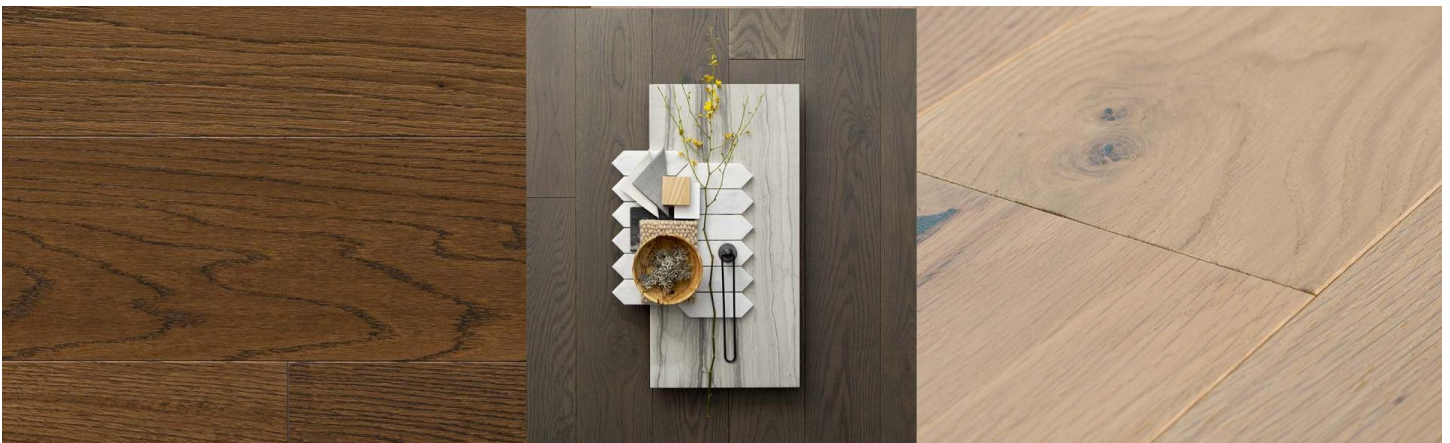

Cosmopolitan Collection

A sophisticated collection, crafted through the lens of an inclusive world and open to possibilities, the Cosmopolitan is a collection made from American White Oak, and engineered for stability in most climate conditions. Lightly stained with a range of five beautiful modern contemporary colors, this collection is also a wide brushed floor (6-1/8"), with generously long assortment of planks up to 86". The Cosmopolitan collection, designed to unify the elements in any room, or project.