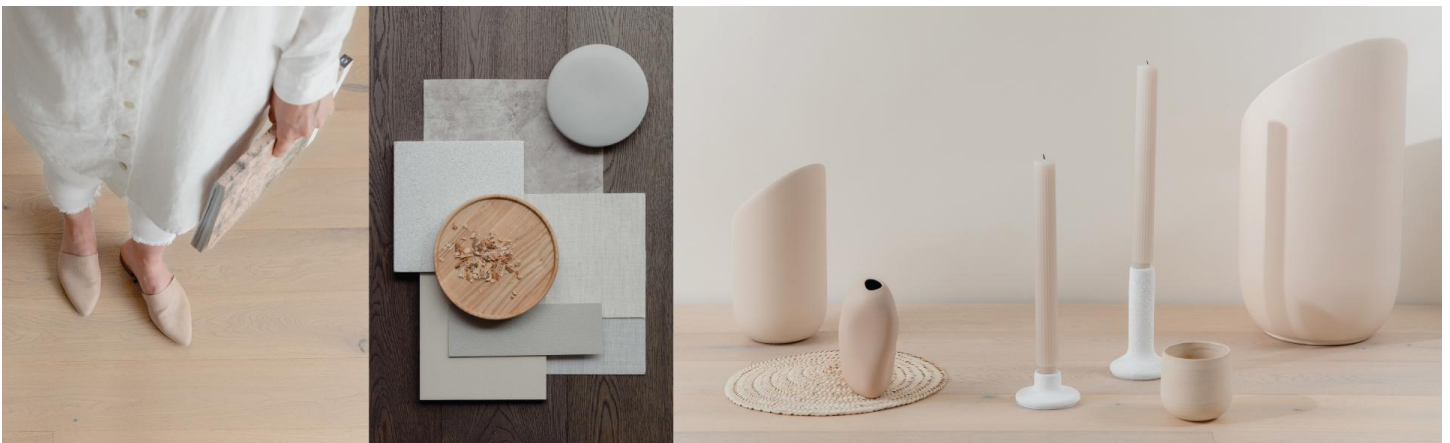

Urban Collection

The Urban lifestyle is dynamic, spontaneous, and always accommodating. Kentwood offers a fresh new take on a classic uptown look: clean contemporary lines and crisp trending colors. A long plank look that's lifestyle-friendly and styled for economy, perfect for compact urban lifestyles.

A mid-priced option with premium features including long boards and 3mm veneer of premium sawn oak.

KENTWOOD™

kentwoodfloors.com

Brushed Oak Hazelmere

Brushed Oak Springfield

Brushed Oak Gravelle

Brushed Oak Tidewater