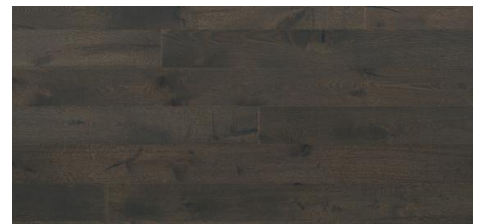

A mid-priced option with premium features including long boards and 3mm veneer of premium sawn oak.

KENTWOOD™

kentwoodfloors.com

Brushed Oak Hazelmere

Brushed Oak Springfield

Brushed Oak Gravelle

Brushed Oak Tidewater

Brushed Oak Carlsborg

Brushed Oak Drayton Valley

Brushed Oak Brickerville

Brushed Oak Newcastle

Brushed Oak Pondosa

KENTWOOD™

kentwoodfloors.com

Sample swatches are shown for reference only and may not reflect color and character of actual product. Please examine actual product samples before making a purchase decision. Product dimensions may be approximate. Product selection and specifications are subject to change without notice and product selection may vary by area. The trademarks KENTWOOD and COUTURE COLLECTION BY KENTWOOD are owned by Kentwood Floors Inc.