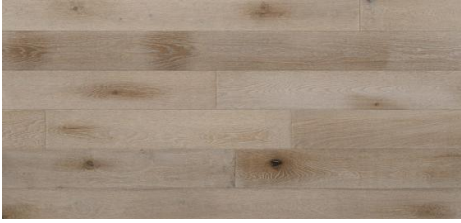

Urban Collection

The Urban lifestyle is dynamic, spontaneous, and always accommodating. Kentwood offers a fresh new take on a classic uptown look: clean contemporary lines and crisp trending colors. A long plank look that's lifestyle-friendly and styled for economy, perfect for compact urban lifestyles.

A mid-priced option with premium features including long boards and 3mm veneer of premium sawn oak.

KENTWOOD™

kentwoodfloors.com

Brushed Oak Hazelmere

Brushed Oak Springfield

Brushed Oak Gravelle

Brushed Oak Tidewater