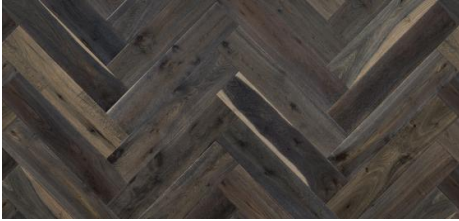

Cascades Collection

A serried pattern of perfect alignment. A contemporary retelling of a classic hardwood tradition. Mesmerizing, memorable, a triumph of the woodworker's craft: classic herringbone hardwood flooring, beautifully updated for a new era of fine design.

Short fixed length boards designed for classic herringbone patterned installation. May be paired with Tundra products for added design options.

KENTWOOD™

kentwoodfloors.com

Brushed Oak Athabasca

Brushed Oak Blanchet

Brushed Oak Cape Horn

Brushed Oak Lynnwood

KENTWOOD™

kentwoodfloors.com

Sample swatches are shown for reference only and may not reflect color and character of actual product. Please examine actual product samples before making a purchase decision. Product dimensions may be approximate. Product selection and specifications are subject to change without notice and product selection may vary by area. The trademarks KENTWOOD and COUTURE COLLECTION BY KENTWOOD are owned by Kentwood Floors Inc.