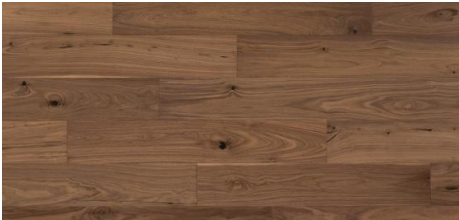

## Kentwood Collection: Avenue Collection

Understated elegance informs these classically beautiful floors, designed to harmonize with their surroundings while celebrating the ingrained character of the hardwood.

Medium to wide boards in assorted lengths and species, brushed surface treatments.

**KENTWOOD™**

[kentwoodfloors.com](http://kentwoodfloors.com)

Brushed Walnut Temecula Nat  
32193

Antiqued Acacia Pampero Nat  
32218

Brushed Acacia Santa Ana Nat  
32202

<b>Species</b>	Walnut
<b>Platform</b>	Engineered
<b>Dimensions</b>	6 1/2" x 9/16" x assorted up to 59" nominal 165mm x 14mm x assorted up to 1500mm
<b>Veneer Type</b>	Sawn
<b>Veneer Thickness</b>	3mm nominal
<b>Visual Variation</b>	High
<b>Natural Characteristics</b>	High
<b>Finish</b>	High performance polyurethane with aluminum oxide
<b>Product Features</b>	Wide Planks, Brushed
<b>Installation Method</b>	On, above or below grade   Nail, glue down or float   May be installed over radiant heat
<b>Warranty</b>	35 year residential wear, 5 year light commercial wear, lifetime structural
<b>Box Contents</b>	29.84 sqft
<b>Eco Attributes</b>	GREENGUARD Gold Certified for low chemical emissions, CA Section 01350 Compliant