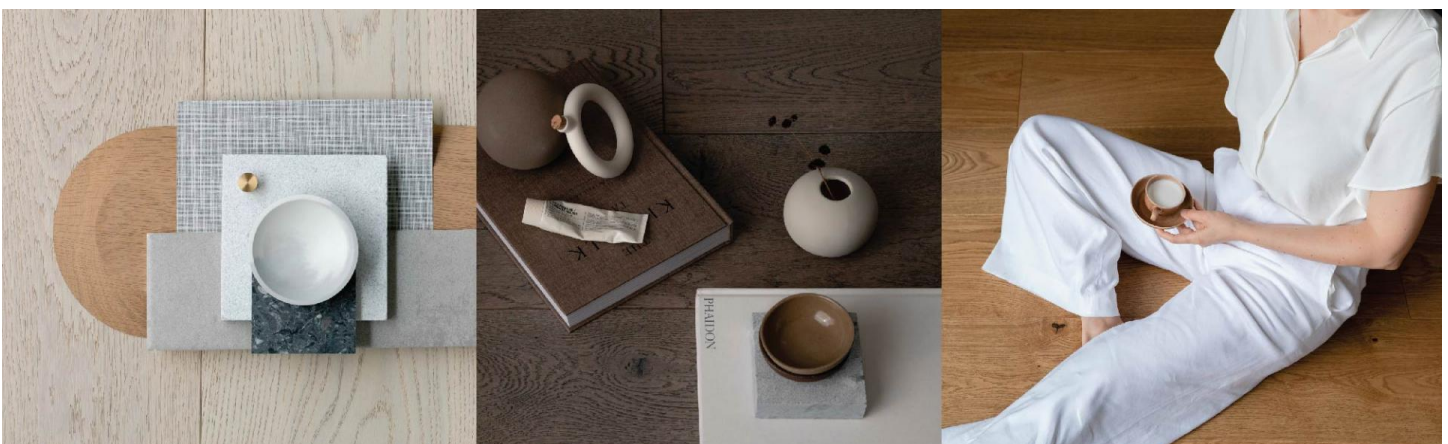

Monument Collection

The Couture Collection by Kentwood presents Monument. Uniquely etched with the hands of history, shaped into a timeless expression of beauty, this is wood flooring for the ages. Inspired by the ageless works of man and nature, these massive planks are dressed with a hefty veneer of European oak, brushed and abraded to recall the eroded surface of an ancient artifact. A low luster polyurethane finish creates an easy-care surface.

An expansive platform boasting a 3.8mm veneer of sawn and brushed European oak. A custom-designed finish creates the look of a European oiled floor in an easy care polyurethane treatment.

KENTWOOD™

kentwoodfloors.com