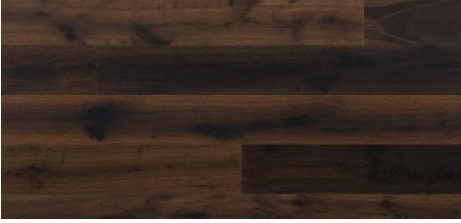

Premium hardwood species on a wide plank, long board platform are given added character with custom staining processes and alchemic treatments.

KENTWOOD™

[kentwoodfloors.com](http://kentwoodfloors.com)

Brushed Oak Angora

Brushed Oak Bristle

Brushed Oak Reed

Brushed Oak Saluki

Brushed Oak Silverback

North American Hard Maple  
Mongoose

Brushed Oak Mink

KENTWOOD™

[kentwoodfloors.com](http://kentwoodfloors.com)