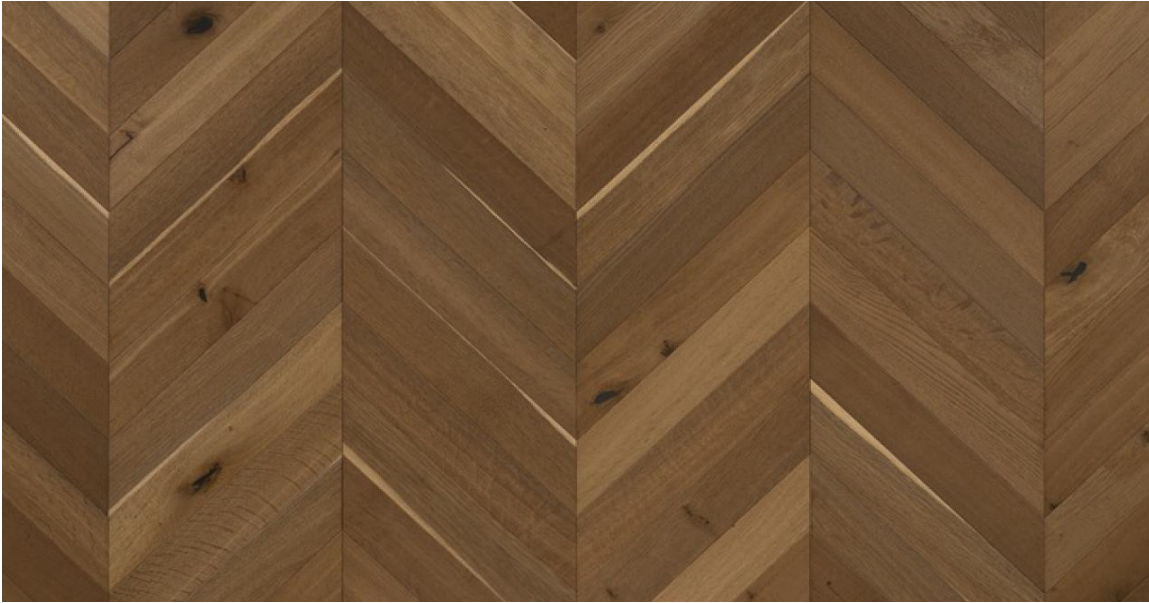

BRUSHED OAK BRERA

Brand	Couture by Kentwood Clean, contemporary extra-wide and extra-long European oak flooring finished in soft, enduring colors. Learn more
Species	Oak
Platform	Engineered
Dimensions	3 1/2" x 5/8" x 20" Fixed nominal
Veneer Type	RIFT SAWN
Veneer Thickness	3.8mm nominal
Visual Variation	High
Natural Characteristics	High
Finish	High performance polyurethane with aluminum oxide
Product Features	Smoked, Brushed, Ultra-Matte
Installation Method	On, above or below grade. Glue down only. Professional installation required.. May be installed over radiant heat.
Warranty	50 year residential wear, 5 year light commercial wear, lifetime structural

Box Contents	9.88 sqft
Product Code	32468
Eco Attributes	GREENGUARD Gold Certified for low chemical emissions, CA Section 01350 Compliant

kentwoodfloors.com