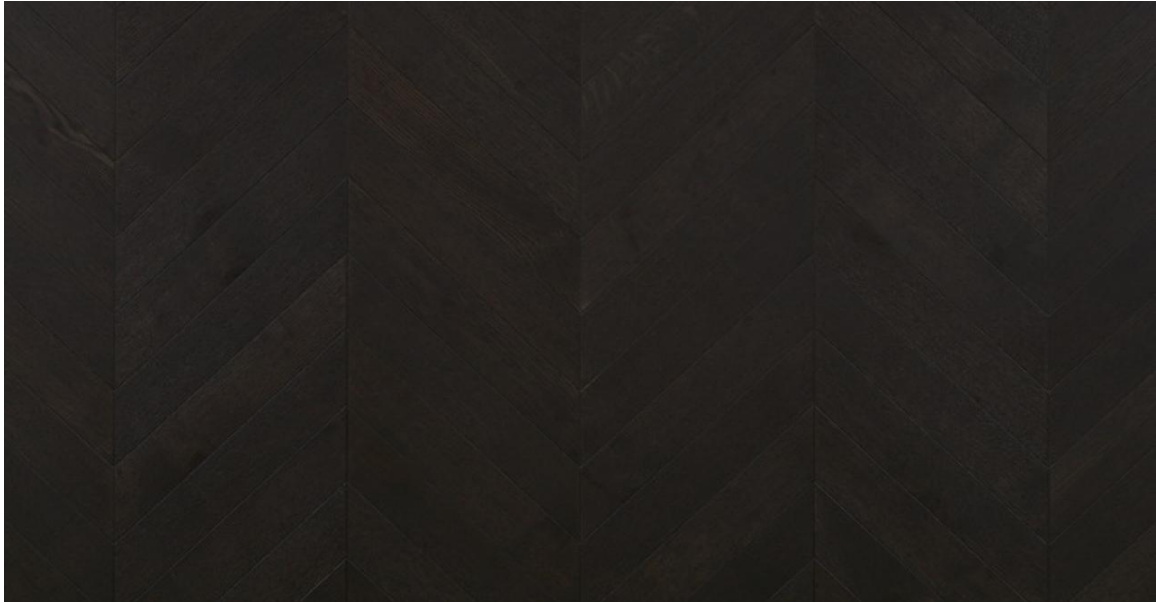

BRUSHED OAK TORTONA

Brand	Couture by Kentwood Clean, contemporary extra-wide and extra-long European oak flooring finished in soft, enduring colors. Learn more
Species	Oak
Platform	Engineered
Dimensions	3 1/2" x 5/8" x 20" Fixed nominal
Veneer Type	RIFT SAWN
Veneer Thickness	3.8mm nominal
Visual Variation	Low
Natural Characteristics	High
Finish	High performance polyurethane with aluminum oxide
Product Features	Brushed, Ultra-Matte
Installation Method	On, above or below grade. Glue down only. Professional installation required.. May be installed over radiant heat.
Warranty	50 year residential wear, 5 year light commercial wear, lifetime structural

Box Contents	9.88 sqft
Product Code	32467
Eco Attributes	GREENGUARD Gold Certified for low chemical emissions, CA Section 01350 Compliant

kentwoodfloors.com