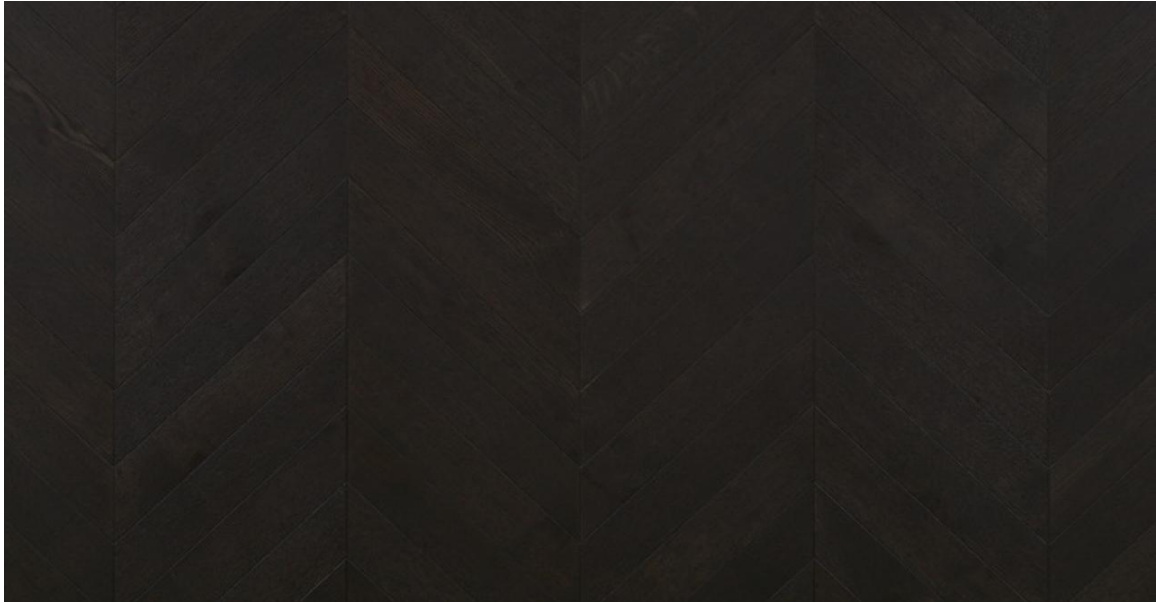

BRUSHED OAK TORTONA

Brand	Couture by Kentwood Clean, contemporary extra-wide and extra-long European oak flooring finished in soft, enduring colors. Learn more
Species	Oak
Platform	Engineered
Dimensions	3 1/2" x 5/8" x 20" Fixed nominal
Veneer Type	RIFT SAWN
Veneer Thickness	3.8mm nominal
Visual Variation	High
Natural Characteristics	Low
Finish	High performance polyurethane with aluminum oxide
Product Features	Brushed, Ultra-Matte
Installation Method	On, above or below grade. Glue down only. Professional installation required.. May be installed over radiant heat.
Warranty	50 year residential wear, 5 year light commercial wear

Box Contents	9.88 sqft
Product Code	32467
Eco Attributes	GREENGUARD Gold Certified, CA Section 01350 Compliant

kentwoodfloors.com