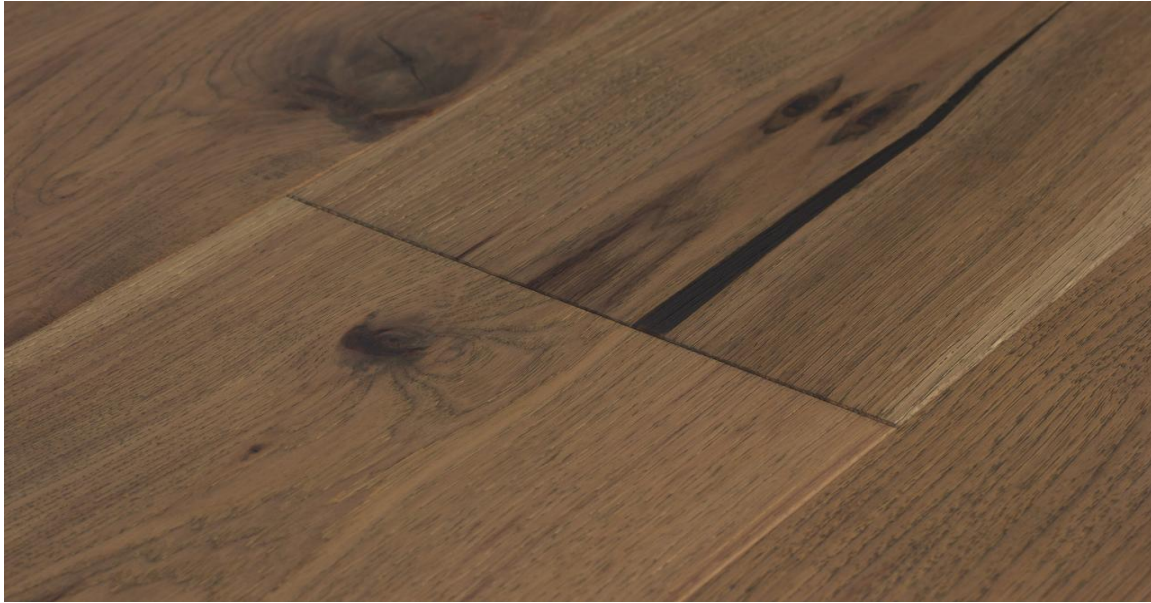

BRUSHED HICKORY MELROSE

**Brand****Kentwood Collection**

Acacia, hickory, maple, oak, and walnut wide-plank and herringbone flooring characterized by on-trend colors and cutting edge finishes.

[Learn more](#)

Sawn

Veneer Thickness

4mm

Visual Variation	High
Natural Characteristics	High
Finish	High performance polyurethane with aluminum oxide
Product Features	Alchemic Stain, Brushed, Wide Plank
Installation Method	On, above or below grade. Nail, glue down or float. May not be installed over radiant heat.
Warranty	35 year residential wear, Lifetime manufacturing warranty, 5 year light commercial wear
Box Contents	28.42 sqft
Product Code	32268
Eco Attributes	CA Section 01350 Compliant, GREENGUARD Gold Certified