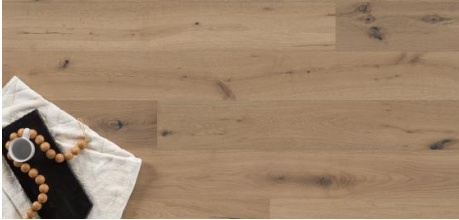

Kentwood Collection: European Plank Collection

The assured sophistication of a European salon is captured in this, one of Kentwood's most popular collections. The wide, long planks add a sense of dimension and luxury and the low gloss finish lends an understated elegance. Effortless style, confidently displayed.

Wide, long planks boasting a generous 3mm veneer of premium quality sawn oak, brushed and stained in contemporary European fashion.

KENTWOOD™

kentwoodfloors.com

Brushed Oak Glacier Lake

Brushed Oak Lotus

Brushed Oak Bandon