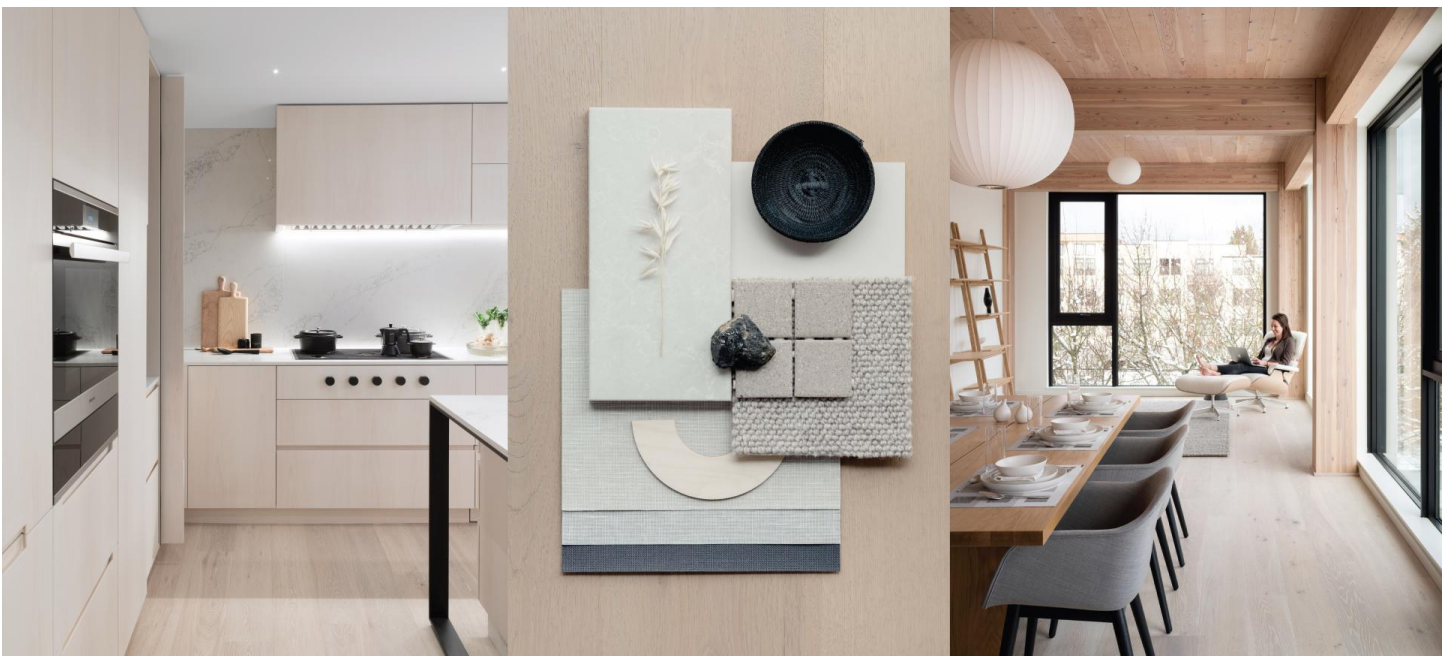

## Kentwood Collection: European Plank Collection

The assured sophistication of a European salon is captured in this, one of Kentwood's most popular collections. The wide, long planks add a sense of dimension and luxury and the low gloss finish lends an understated elegance. Effortless style, confidently displayed.

Wide, long planks boasting a generous 3mm veneer of premium quality sawn oak, brushed and stained in contemporary European fashion.

**KENTWOOD™**

[kentwoodfloors.com](http://kentwoodfloors.com)

<b>Species</b>	Oak
<b>Platform</b>	Engineered
<b>Dimensions</b>	7 1/2" x 9/16 x approx. 73" (87% full boards) 189mm x 14mm x 1860mm (87% full boards)
<b>Veneer Type</b>	Sawn
<b>Veneer Thickness</b>	3mm nominal
<b>Visual Variation</b>	High
<b>Natural Characteristics</b>	High
<b>Finish</b>	High performance polyurethane with aluminum oxide
<b>Product Features</b>	Brushed, Long Boards, Wide Plank
<b>Installation Method</b>	On, above or below grade   Nail, glue down or float   May be installed over radiant heat
<b>Warranty</b>	35 year residential wear, Lifetime manufacturing warranty, 5 year light commercial wear
<b>Box Contents</b>	30.27 sqft
<b>Eco Attributes</b>	CA Section 01350 Compliant, GREENGUARD Gold Certified for low chemical emissions