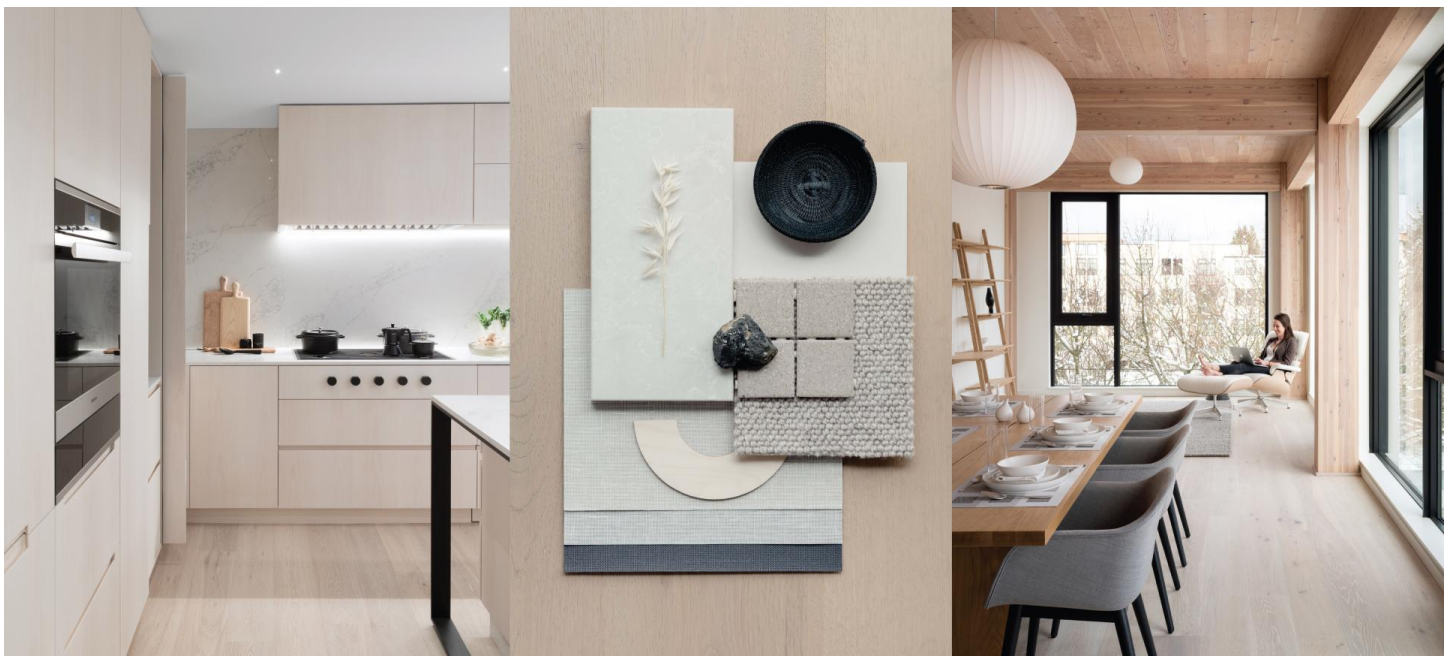

Kentwood Collection: European Plank Collection

The assured sophistication of a European salon is captured in this, one of Kentwood's most popular collections. The wide, long planks add a sense of dimension and luxury and the low gloss finish lends an understated elegance. Effortless style, confidently displayed.

Wide, long planks boasting a generous 3mm veneer of premium quality sawn oak, brushed and stained in contemporary European fashion.

KENTWOOD™

kentwoodfloors.com

Brushed Oak Glacier Lake

Brushed Oak Lotus

Brushed Oak Bandon