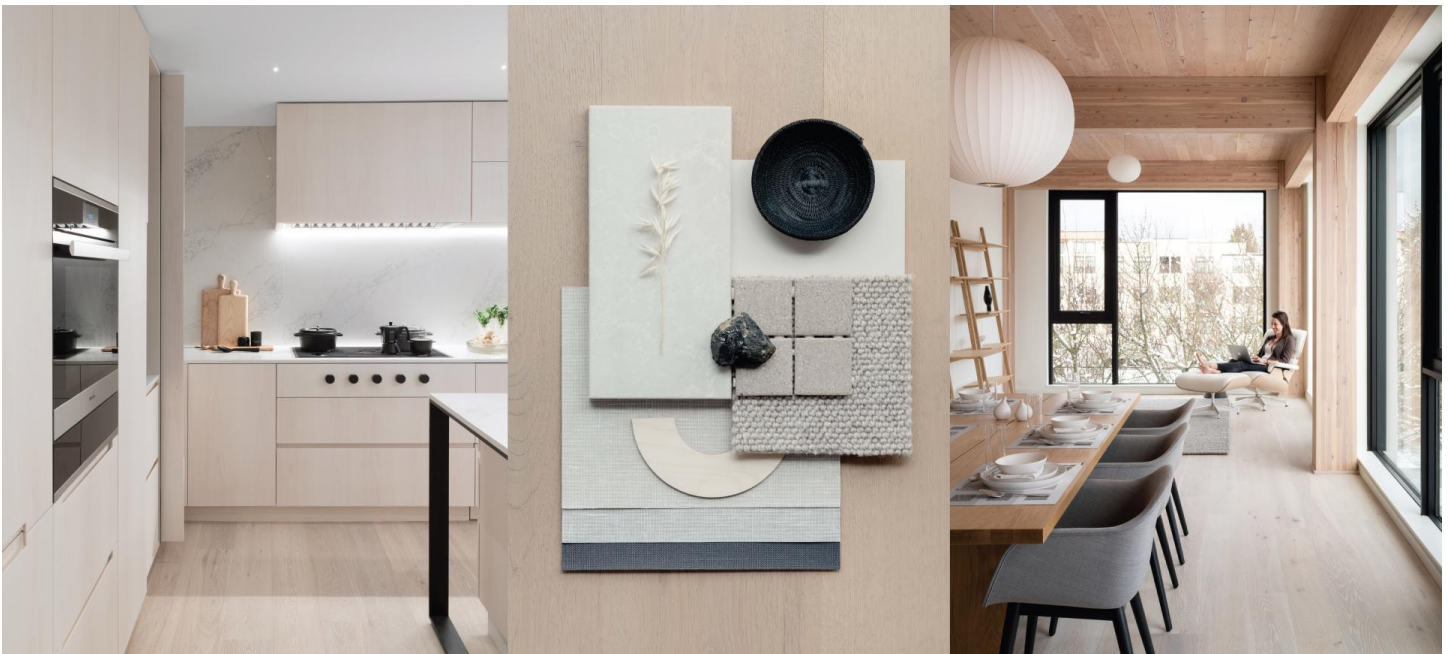

Kentwood Collection: European Plank Collection

The assured sophistication of a European salon is captured in this, one of Kentwood's most popular collections. The wide, long planks add a sense of dimension and luxury and the low gloss finish lends an understated elegance. Effortless style, confidently displayed.

Wide, long planks boasting a generous 3mm veneer of premium quality sawn oak, brushed and stained in contemporary European fashion.

KENTWOOD™

kentwoodfloors.com

Brushed Oak Glacier Lake

Brushed Oak Lotus

Brushed Oak Bandon