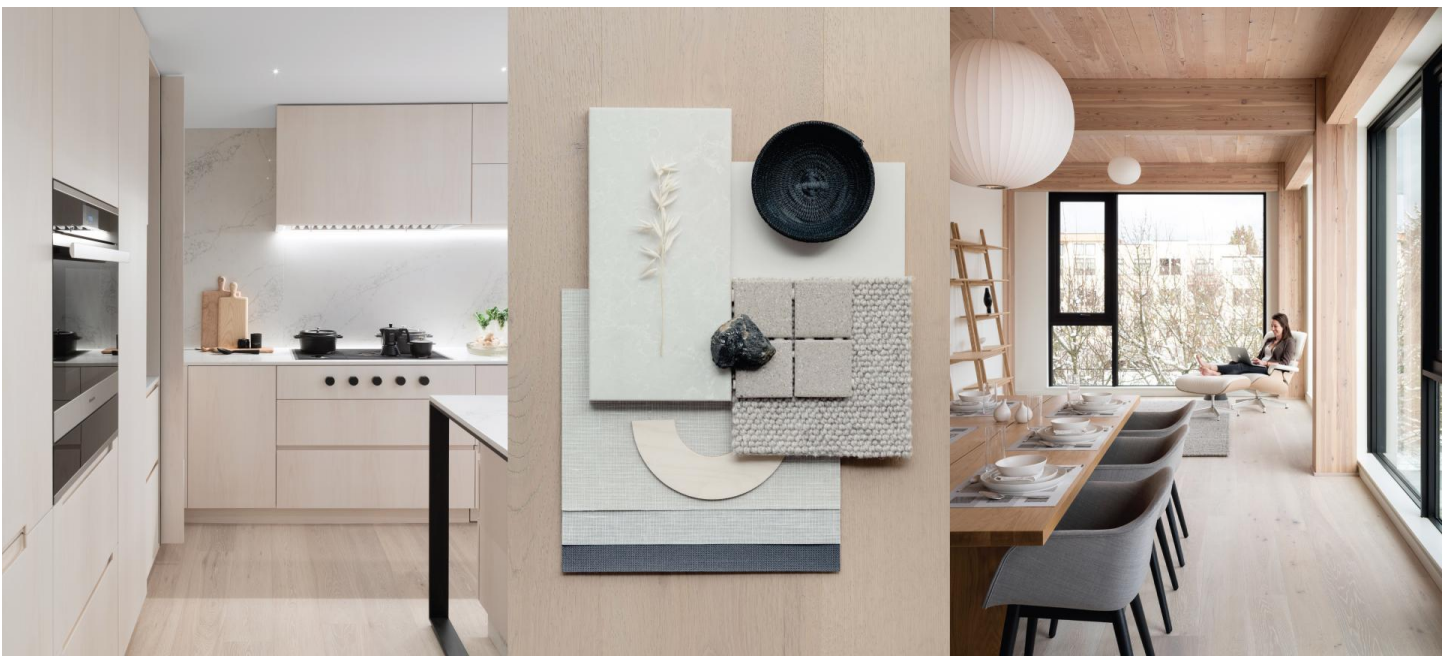

Kentwood Collection: European Plank Collection

The assured sophistication of a European salon is captured in this, one of Kentwood's most popular collections. The wide, long planks add a sense of dimension and luxury and the low gloss finish lends an understated elegance. Effortless style, confidently displayed.

Wide, long planks boasting a generous 3mm veneer of premium quality sawn oak, brushed and stained in contemporary European fashion.

KENTWOOD™

kentwoodfloors.com

Brushed Oak Glacier Lake

Brushed Oak Lotus

Brushed Oak Bandon