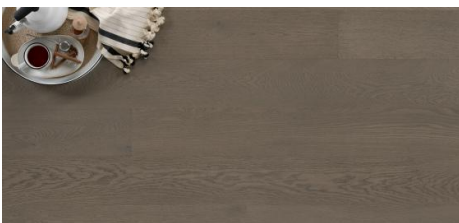

Brushed Oak Longview

KENTWOOD™

kentwoodfloors.com

Sample swatches are shown for reference only and may not reflect color and character of actual product. Please examine actual product samples before making a purchase decision. Product dimensions may be approximate. Product selection and specifications are subject to change without notice and product selection many vary by area. The trademarks KENTWOOD and COUTURE COLLECTION BY KENTWOOD are owned by Kentwood Floors Inc.