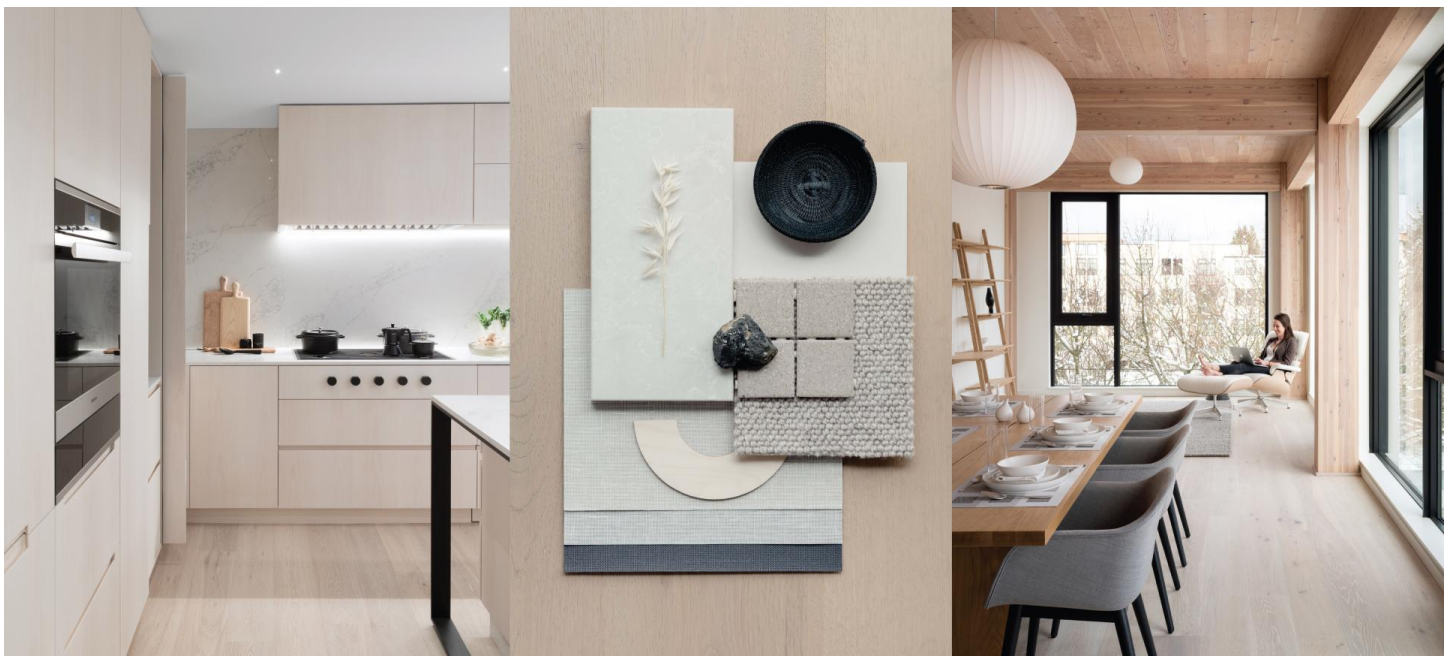

Kentwood Collection: European Plank Collection

The assured sophistication of a European salon is captured in this, one of Kentwood's most popular collections. The wide, long planks add a sense of dimension and luxury and the low gloss finish lends an understated elegance. Effortless style, confidently displayed.

Wide, long planks boasting a generous 3mm veneer of premium quality sawn oak, brushed and stained in contemporary European fashion.

KENTWOOD™

kentwoodfloors.com

Brushed Oak Lotus

Brushed Oak Glacier Lake

Brushed Oak Bandon