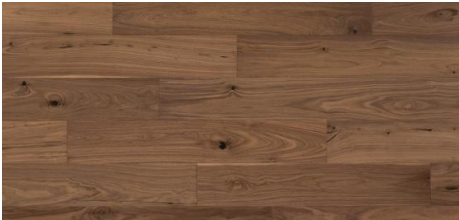

Kentwood Collection: Avenue G Collection

KENTWOOD™

kentwoodfloors.com

Brushed Walnut Temecula Nat 32193

Species	Walnut
Platform	Engineered
Dimensions	6 1/2" x 9/16" x assorted up to approx.59" nominal 165mm x 14mm x assorted up to 1500mm
Veneer Type	Sawn
Veneer Thickness	3mm nominal
Visual Variation	High
Natural Characteristics	High
Finish	High performance polyurethane with aluminum oxide
Product Features	Wide Planks, Brushed
Installation Method	On, above or below grade Nail, glue down or float May be installed over radiant heat
Warranty	35 year residential wear, 5 year light commercial wear, lifetime structural
Box Contents	29.84 sqft
Eco Attributes	GREENGUARD Gold Certified for low chemical emissions, CA Section 01350 Compliant