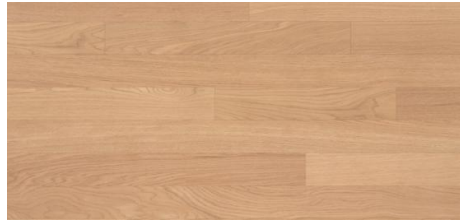

## Abode by Kentwood: Vino Collection

Crafted like a fine wine. The Vino Collection delivers 5" wide planks in soft, light tones with an ultra-matte finish for a refined, natural look. With its clean look and refined character, each floor offers a perfect balance—subtle, sophisticated, and endlessly versatile.

**KENTWOOD™**

[kentwoodfloors.com](http://kentwoodfloors.com)

Brushed Oak Bianco  
32448

Brushed Oak Natura  
32446

Brushed Oak Vinosa  
32449

Brushed Oak Rosato  
32447

<b>Species</b>	Oak
<b>Platform</b>	Engineered
<b>Dimensions</b>	5" x 1/2" x assorted up to approx.75" nominal 127mm x 12mm x assorted up to 1900mm
<b>Veneer Type</b>	Sliced
<b>Veneer Thickness</b>	1.2mm nominal
<b>Visual Variation</b>	Medium
<b>Natural Characteristics</b>	Low
<b>Finish</b>	High performance polyurethane with aluminum oxide
<b>Product Features</b>	Long Boards, Brushed, Ultra-Matte
<b>Installation Method</b>	On, above or below grade   Nail, glue down or float   May be installed over radiant heat
<b>Warranty</b>	25 year residential wear, 3 year light commercial wear, lifetime structural
<b>Box Contents</b>	31.17 sqft
<b>Eco Attributes</b>	GREENGUARD Gold Certified for low chemical emissions, CA Section 01350 Compliant