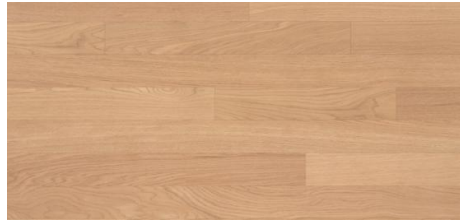

## Abode by Kentwood: Vino Collection

Crafted like a fine wine. The Vino Collection delivers 5" wide planks in soft, light tones with an ultra-matte finish for a refined, natural look. With its clean look and refined character, each floor offers a perfect balance—subtle, sophisticated, and endlessly versatile.

**KENTWOOD™**

[kentwoodfloors.com](http://kentwoodfloors.com)

Brushed Oak Bianco  
32448

Brushed Oak Natura  
32446

Brushed Oak Vinosa  
32449

Brushed Oak Rosato  
32447

<b>Species</b>	Oak
<b>Platform</b>	Engineered
<b>Dimensions</b>	5" x 1/2" x assorted up to 75" nominal 127mm x 12mm x assorted up to 1900mm
<b>Veneer Type</b>	Sliced
<b>Veneer Thickness</b>	1.2mm nominal
<b>Visual Variation</b>	Medium
<b>Natural Characteristics</b>	Low
<b>Finish</b>	High performance polyurethane with aluminum oxide
<b>Product Features</b>	Long Boards, Brushed, Ultra-Matte
<b>Installation Method</b>	On, above or below grade   Nail, glue down or float   May be installed over radiant heat
<b>Warranty</b>	25 year residential wear, 3 year light commercial wear, lifetime structural
<b>Box Contents</b>	31.17 sqft
<b>Eco Attributes</b>	GREENGUARD Gold Certified for low chemical emissions, CA Section 01350 Compliant