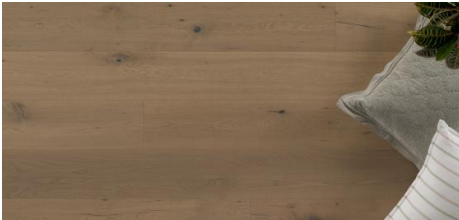

Brushed Oak Motif