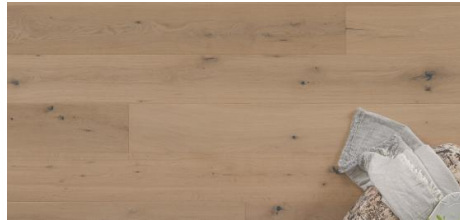

Brushed Oak Sketch