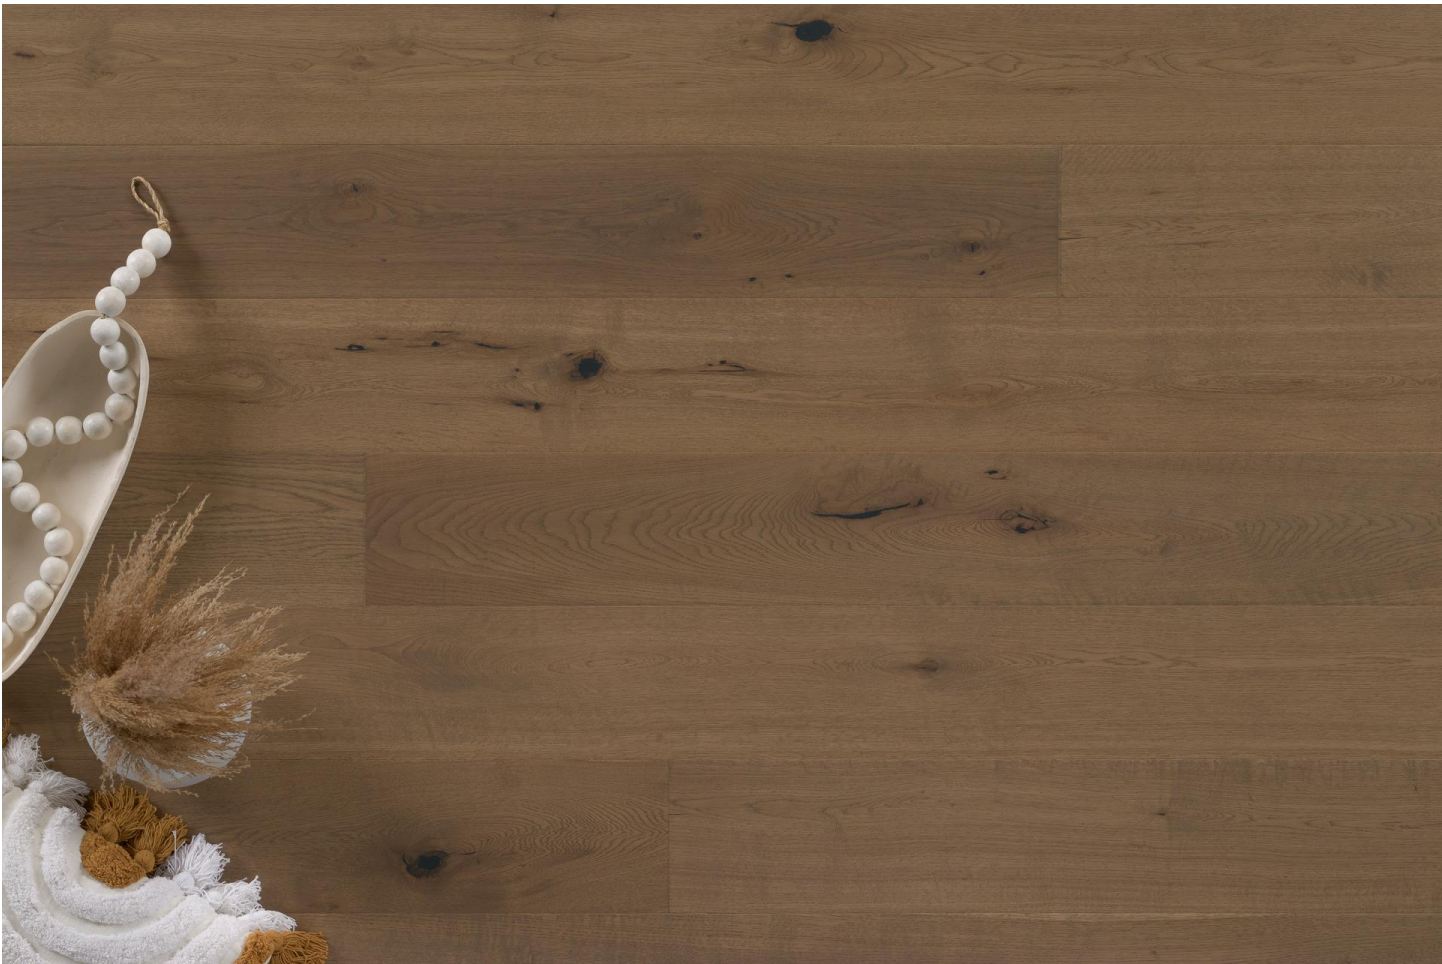

KENTWOOD™

kentwoodfloors.com

Sample swatches are shown for reference only and may not reflect color and character of actual product. Please examine actual product samples before making a purchase decision. Product dimensions may be approximate. Product selection and specifications are subject to change without notice and product selection may vary by area. The trademarks KENTWOOD and COUTURE COLLECTION BY KENTWOOD are owned by Kentwood Floors Inc.