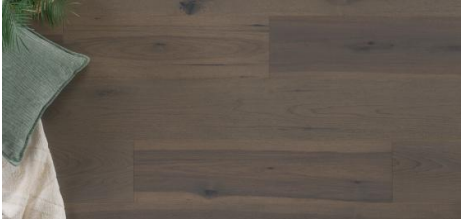

Kentwood Collection: Hometown Collection

The Hometown Collection will welcome you home again and again. Bold grain patterns and rich streaks of color variations characterize the broad 9½" wide engineered hickory planks, making this flooring the perfect complement to interior spaces blending rustic charm with modern comforts.

Brushed Hickory Sunnyside Natural

Brushed Hickory Cottage Lane

Brushed Hickory Riverside

Brushed Hickory Wildrose Lane

KENTWOOD™

kentwoodfloors.com

Sample swatches are shown for reference only and may not reflect color and character of actual product. Please examine actual product samples before making a purchase decision. Product dimensions may be approximate. Product selection and specifications are subject to change without notice and product selection may vary by area. The trademarks KENTWOOD and COUTURE COLLECTION BY KENTWOOD are owned by Kentwood Floors Inc.