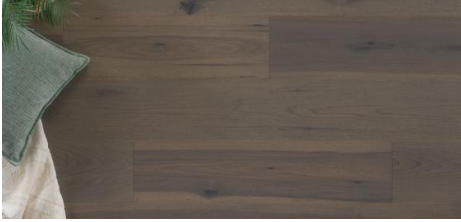

Kentwood Collection: Hometown Collection

The Hometown Collection will welcome you home again and again. Bold grain patterns and rich streaks of color variations characterize the broad 9½” wide engineered hickory planks, making this flooring the perfect complement to interior spaces blending rustic charm with modern comforts.

Brushed Hickory Sunnyside Natural

Brushed Hickory Cottage Lane

Brushed Hickory Riverside

Brushed Hickory Wildrose Lane

KENTWOOD™

kentwoodfloors.com

Sample swatches are shown for reference only and may not reflect color and character of actual product. Please examine actual product samples before making a purchase decision. Product dimensions may be approximate. Product selection and specifications are subject to change without notice and product selection may vary by area. The trademarks KENTWOOD and COUTURE COLLECTION BY KENTWOOD are owned by Kentwood Floors Inc.