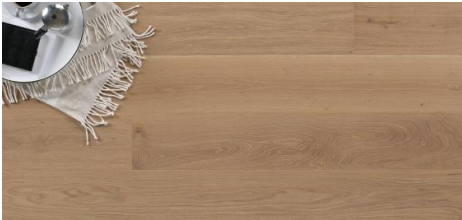

Brushed Oak Playa