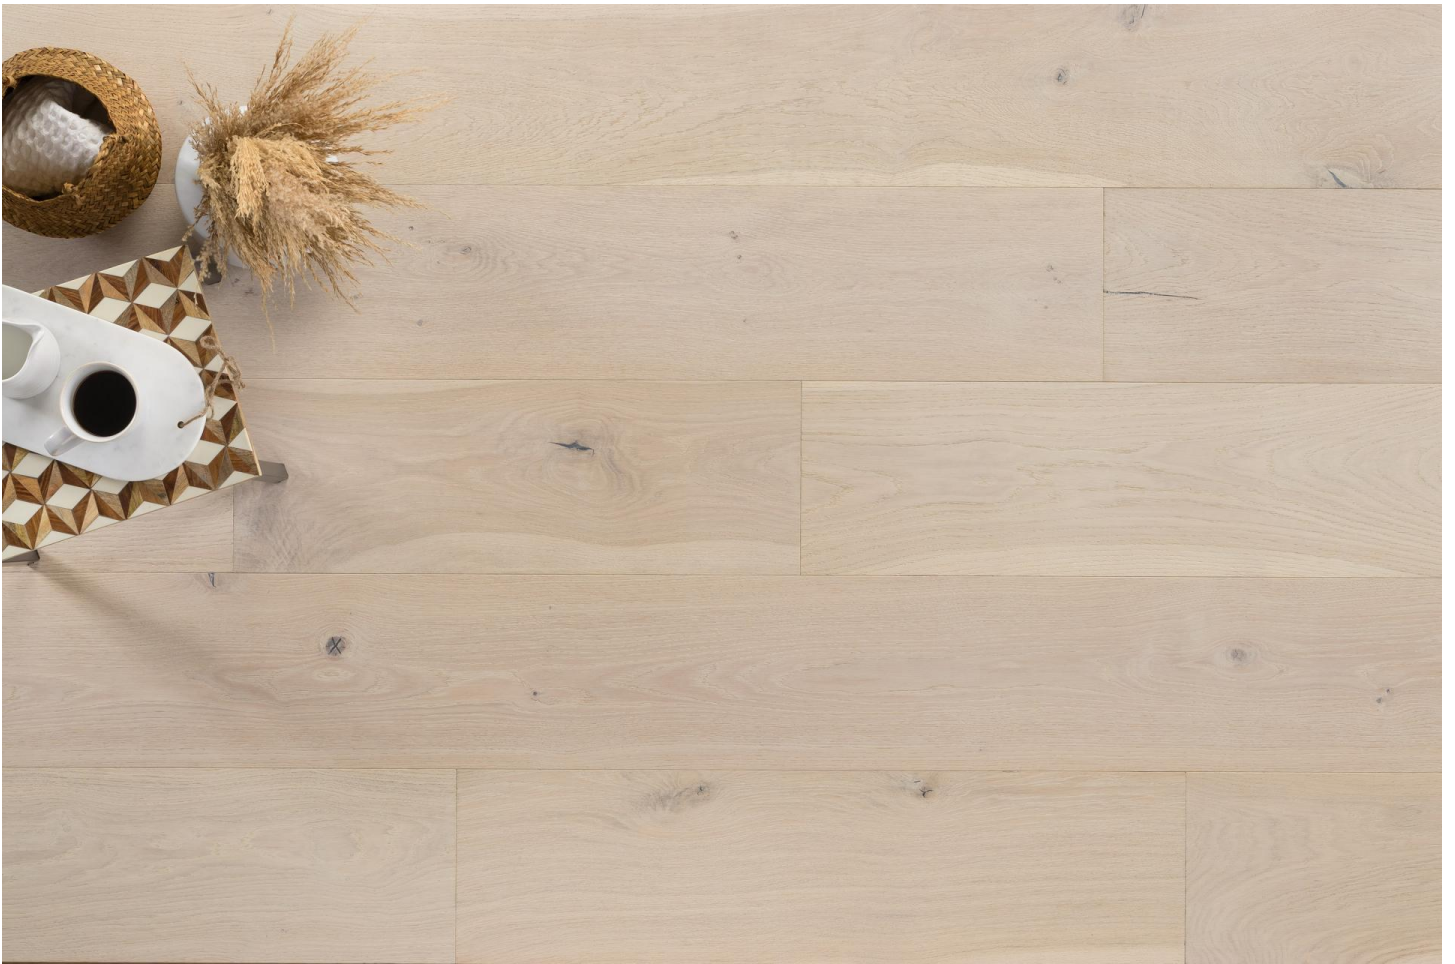

KENTWOOD™

kentwoodfloors.com

Sample swatches are shown for reference only and may not reflect color and character of actual product. Please examine actual product samples before making a purchase decision. Product dimensions may be approximate. Product selection and specifications are subject to change without notice and product selection may vary by area. The trademarks KENTWOOD and COUTURE COLLECTION BY KENTWOOD are owned by Kentwood Floors Inc.