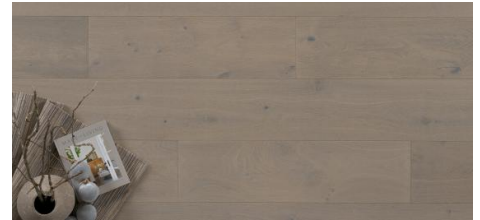

Kentwood Collection: Landmark South Collection

With designs inspired by notable places of interest, Landmark South calls to mind the warm, natural tones of scenic landforms. The extra-wide, 9½” brushed oak planks are characterized by a clean look that complements spacious living areas.

Brushed Oak Timberline

Brushed Oak Hallet Natural

Brushed Oak Eagle Plume

Brushed Oak Sky Pond

Brushed Oak Wild Basin

KENTWOOD™

kentwoodfloors.com

Sample swatches are shown for reference only and may not reflect color and character of actual product. Please examine actual product samples before making a purchase decision. Product dimensions may be approximate. Product selection and specifications are subject to change without notice and product selection may vary by area. The trademarks KENTWOOD and COUTURE COLLECTION BY KENTWOOD are owned by Kentwood Floors Inc.