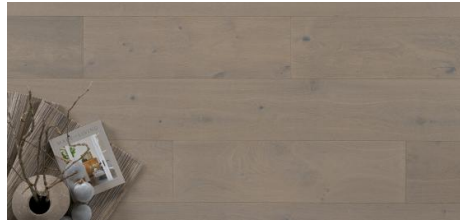

Kentwood Collection: Landmark South Collection

With designs inspired by notable places of interest, Landmark South calls to mind the warm, natural tones of scenic landforms. The extra-wide, 9½” brushed oak planks are characterized by a clean look that complements spacious living areas.

Brushed Oak Timberline

Brushed Oak Eagle Plume

Brushed Oak Sky Pond

Brushed Oak Wild Basin

KENTWOOD™

kentwoodfloors.com

Sample swatches are shown for reference only and may not reflect color and character of actual product. Please examine actual product samples before making a purchase decision. Product dimensions may be approximate. Product selection and specifications are subject to change without notice and product selection may vary by area. The trademarks KENTWOOD and COUTURE COLLECTION BY KENTWOOD are owned by Kentwood Floors Inc.