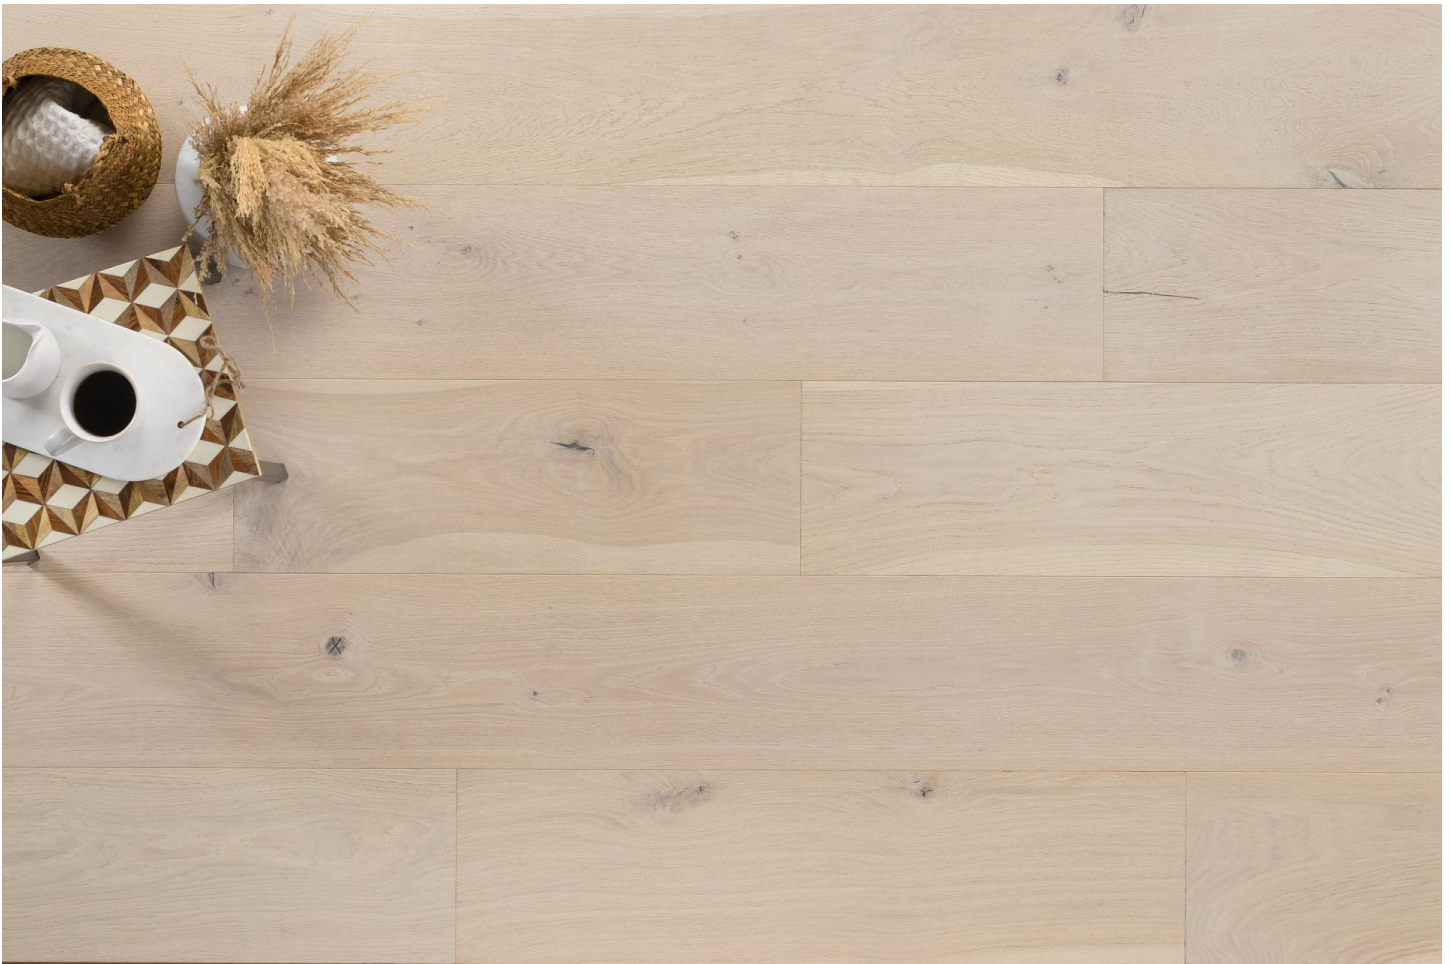

KENTWOOD™

kentwoodfloors.com

Sample swatches are shown for reference only and may not reflect color and character of actual product. Please examine actual product samples before making a purchase decision. Product dimensions may be approximate. Product selection and specifications are subject to change without notice and product selection may vary by area. The trademarks KENTWOOD and COUTURE COLLECTION BY KENTWOOD are owned by Kentwood Floors Inc.