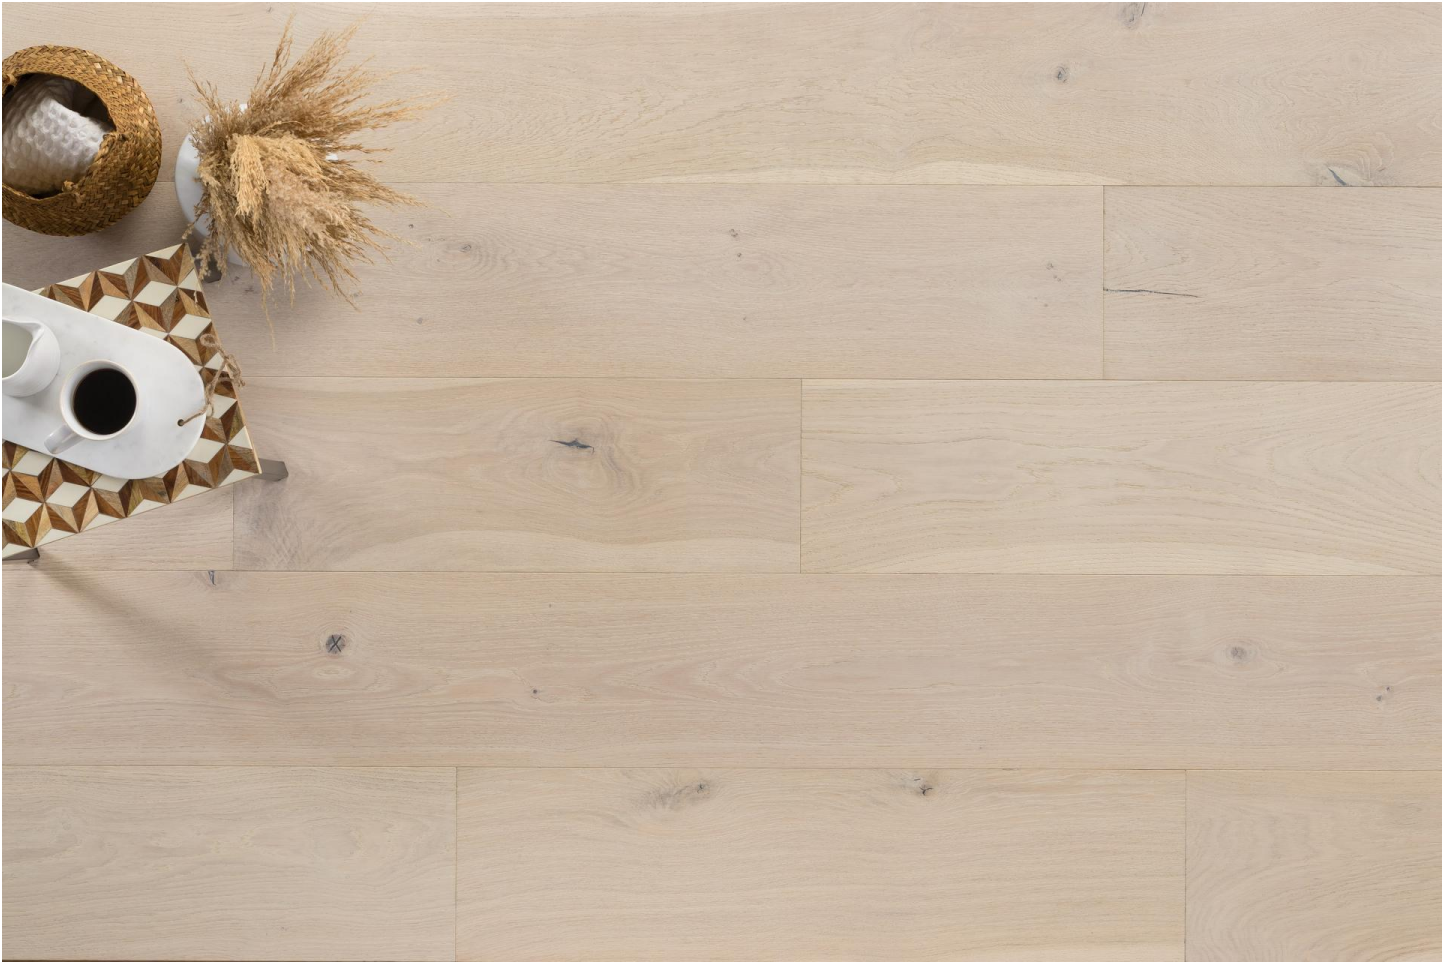

KENTWOOD™

kentwoodfloors.com

Sample swatches are shown for reference only and may not reflect color and character of actual product. Please examine actual product samples before making a purchase decision. Product dimensions may be approximate. Product selection and specifications are subject to change without notice and product selection may vary by area. The trademarks KENTWOOD and COUTURE COLLECTION BY KENTWOOD are owned by Kentwood Floors Inc.