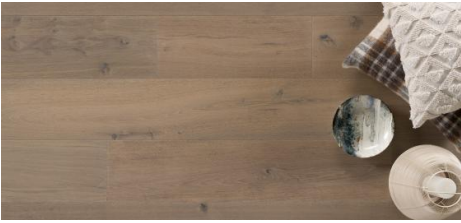

Brushed Oak Ink Pots