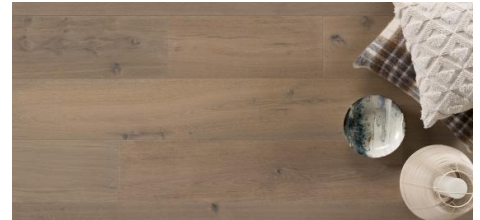

Brushed Oak Ink Pots