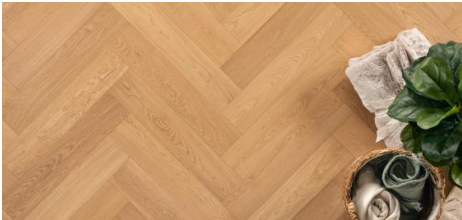

Abode by Kentwood: Dwell Herringbone Collection

Small spaces live large with the added visual movement of herringbone flooring from the Dwell Collection. Clean, mid-width 4¾" boards with minimal knots elevate everyday moments into larger-than-life events.

KENTWOOD™

kentwoodfloors.com

Brushed Oak Summer Day
Herringbone

Brushed Oak Morning Sun
Herringbone

Brushed Oak Twilight Walk
Herringbone

KENTWOOD™

kentwoodfloors.com

Sample swatches are shown for reference only and may not reflect color and character of actual product. Please examine actual product samples before making a purchase decision. Product dimensions may be approximate. Product selection and specifications are subject to change without notice and product selection may vary by area. The trademarks KENTWOOD and COUTURE COLLECTION BY KENTWOOD are owned by Kentwood Floors Inc.