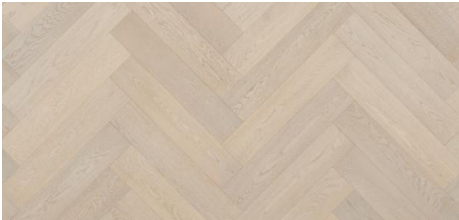

Abode by Kentwood: Dwell Herringbone Collection

Small spaces live large with the added visual movement of herringbone flooring from the Dwell Collection. Clean, mid-width 4¾" boards with minimal knots elevate everyday moments into larger-than-life events.

KENTWOOD™

kentwoodfloors.com

Brushed Oak Summer Day
Herringbone
32227

Species	Oak
Platform	Engineered
Dimensions	4 3/4" x 1/2" x 24" Fixed nominal 122mm x 12mm x 610mm Fixed
Veneer Type	Sawn
Veneer Thickness	2mm nominal
Visual Variation	Low
Natural Characteristics	Low
Finish	High performance polyurethane with aluminum oxide
Product Features	Brushed, Herringbone
Installation Method	On, above or below grade Glue down only. Professional installation required. May be installed over radiant heat
Warranty	25 year residential wear, 3 year light commercial wear
Box Contents	17.62 sqft
Eco Attributes	GREENGUARD Gold Certified, CA Section 01350 Compliant