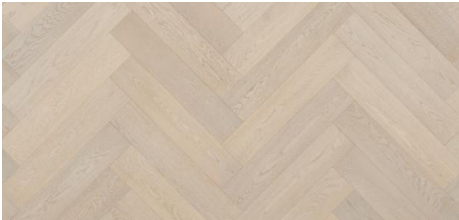

## Abode by Kentwood: Dwell Herringbone Collection

Small spaces live large with the added visual movement of herringbone flooring from the Dwell Collection. Clean, mid-width 4¾" boards with minimal knots elevate everyday moments into larger-than-life events.

**KENTWOOD™**

[kentwoodfloors.com](http://kentwoodfloors.com)

Brushed Oak Summer Day  
Herringbone  
32227

<b>Species</b>	Oak
<b>Platform</b>	Engineered
<b>Dimensions</b>	4 3/4" x 1/2" x 24" Fixed nominal 122mm x 12mm x 610mm Fixed
<b>Veneer Type</b>	Sawn
<b>Veneer Thickness</b>	2mm nominal
<b>Visual Variation</b>	Low
<b>Natural Characteristics</b>	Low
<b>Finish</b>	High performance polyurethane with aluminum oxide
<b>Product Features</b>	Brushed, Herringbone
<b>Installation Method</b>	On, above or below grade, Glue down only. Professional installation required., May be installed over radiant heat
<b>Warranty</b>	25 year residential wear, 3 year light commercial wear
<b>Box Contents</b>	17.62 sqft
<b>Eco Attributes</b>	GREENGUARD Gold Certified, CA Section 01350 Compliant