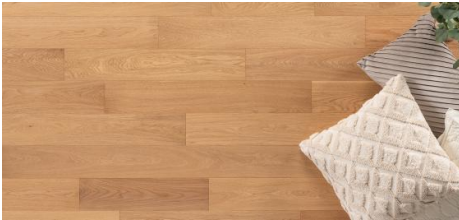

Abode by Kentwood: Dwell Collection

Everyday moments feel extra special on flooring from the Dwell Collection. Mid-width 5” boards with minimal knots create a clean landscape for focusing on the details that enhance the everyday.

KENTWOOD™

kentwoodfloors.com

Brushed Oak Morning Sun

Brushed Oak Summer Day

Brushed Oak Open Window

Brushed Oak Twilight Walk

KENTWOOD™

kentwoodfloors.com