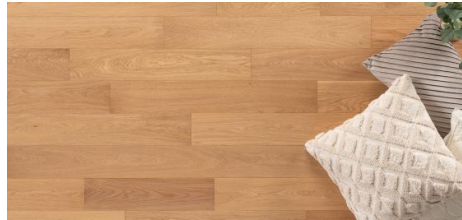

Abode by Kentwood: Dwell Collection

Everyday moments feel extra special on flooring from the Dwell Collection. Mid-width 5” boards with minimal knots create a clean landscape for focusing on the details that enhance the everyday.

KENTWOOD™

kentwoodfloors.com

Brushed Oak Summer Day

Brushed Oak Morning Sun

Brushed Oak Twilight Walk

KENTWOOD™

kentwoodfloors.com

Sample swatches are shown for reference only and may not reflect color and character of actual product. Please examine actual product samples before making a purchase decision. Product dimensions may be approximate. Product selection and specifications are subject to change without notice and product selection may vary by area. The trademarks KENTWOOD and COUTURE COLLECTION BY KENTWOOD are owned by Kentwood Floors Inc.