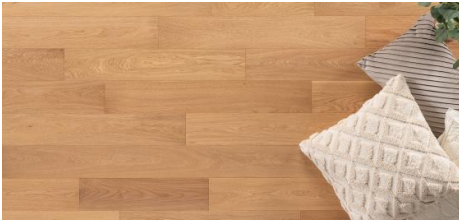

## Abode by Kentwood: Dwell Collection

Everyday moments feel extra special on flooring from the Dwell Collection. Mid-width 5" boards with minimal knots create a clean landscape for focusing on the details that enhance the everyday.

**KENTWOOD™**

[kentwoodfloors.com](http://kentwoodfloors.com)

Brushed Oak Morning Sun

Brushed Oak Summer Day

Brushed Oak Open Window

Brushed Oak Twilight Walk

KENTWOOD™

[kentwoodfloors.com](http://kentwoodfloors.com)