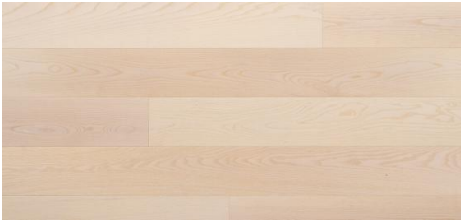

Brushed Ash Hand Shears