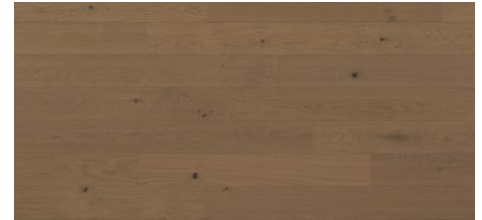

## Abode by Kentwood: Weathered Collection

A mid-width, mid-length engineered hardwood flooring that is a stylish yet cost-effective choice. A brushed surface texture adds elegance and interest to Weathered's 5" wide planks. Additional designer touches featured on select designs include French bleeds and filled knots and cracks.

**KENTWOOD™**

[kentwoodfloors.com](http://kentwoodfloors.com)

Brushed Oak Wine Barrel  
32247

Brushed Oak Box Car  
32325

Brushed Oak Timber Bridge  
32326

Brushed Oak Mountain Peak  
31649

Brushed Maple Hammock  
32005

<b>Species</b>	Oak
<b>Platform</b>	Engineered
<b>Dimensions</b>	5" x 1/2" x assorted up to 70" nominal 127mm x 12mm x assorted up to 1800mm
<b>Veneer Type</b>	Sliced
<b>Veneer Thickness</b>	1.2mm nominal
<b>Visual Variation</b>	Medium
<b>Natural Characteristics</b>	Medium
<b>Finish</b>	High performance polyurethane with aluminum oxide
<b>Product Features</b>	Long Boards, Brushed
<b>Installation Method</b>	On, above or below grade   Nail, glue down or float   May be installed over radiant heat
<b>Warranty</b>	25 year residential wear, 3 year light commercial wear, lifetime structural
<b>Box Contents</b>	29.53 sqft
<b>Eco Attributes</b>	GREENGUARD Gold Certified for low chemical emissions, CA Section 01350 Compliant