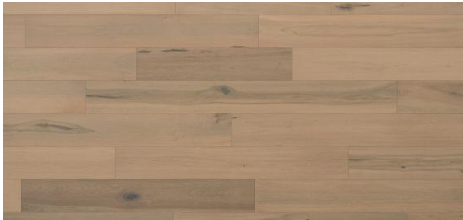

## Abode by Kentwood: Weathered Collection

A mid-width, mid-length engineered hardwood flooring that is a stylish yet cost-effective choice. A brushed surface texture adds elegance and interest to Weathered's 5" wide planks. Additional designer touches featured on select designs include French bleeds and filled knots and cracks.

**KENTWOOD™**

[kentwoodfloors.com](http://kentwoodfloors.com)

Brushed Maple 'Oil Lamp'

Brushed Oak 'Fog Horn'

Brushed Maple 'Raft'

Brushed Maple 'Hammock'

KENTWOOD™

[kentwoodfloors.com](http://kentwoodfloors.com)