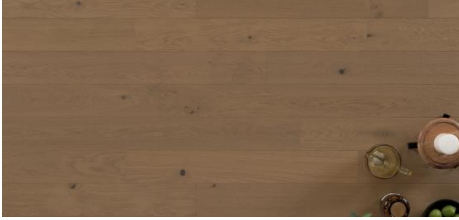

Abode by Kentwood: Weathered Collection

A mid-width, mid-length engineered hardwood flooring that is a stylish yet cost-effective choice. A brushed surface texture adds elegance and interest to Weathered's 5" wide planks. Additional designer touches featured on select designs include French bleeds and filled knots and cracks.

KENTWOOD™

kentwoodfloors.com

Brushed Maple 'Oil Lamp'

Brushed Maple 'Raft'

Brushed Oak Box Car

Brushed Oak Timber Bridge

Brushed Maple 'Hammock'

KENTWOOD™