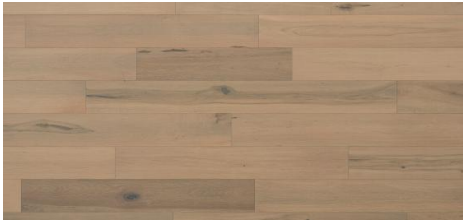

Abode by Kentwood: Weathered Collection

A mid-width, mid-length engineered hardwood flooring that is a stylish yet cost-effective choice. A brushed surface texture adds elegance and interest to Weathered's 5" wide planks. Additional designer touches featured on select designs include French bleeds and filled knots and cracks.

KENTWOOD™

kentwoodfloors.com

Brushed Maple 'Oil Lamp'

Brushed Oak Box Car

Brushed Maple 'Raft'

Brushed Oak Timber Bridge

Brushed Maple 'Hammock'

KENTWOOD™