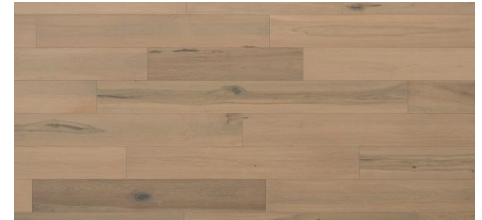

Abode by Kentwood: Weathered Collection

A mid-width, mid-length engineered hardwood flooring that is a stylish yet cost-effective choice. A brushed surface texture adds elegance and interest to Weathered's 5" wide planks. Additional designer touches featured on select designs include French bleeds and filled knots and cracks.

KENTWOOD™

kentwoodfloors.com

Brushed Maple 'Oil Lamp'

Brushed Oak Box Car

Brushed Maple 'Raft'

Brushed Oak Timber Bridge

Brushed Maple 'Hammock'

KENTWOOD™