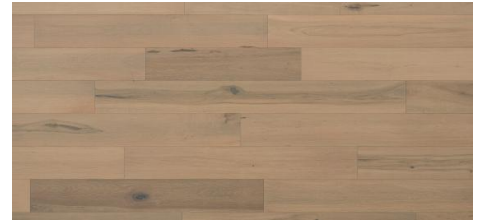

Abode by Kentwood: Weathered Collection

A mid-width, mid-length engineered hardwood flooring that is a stylish yet cost-effective choice. A brushed surface texture adds elegance and interest to Weathered's 5" wide planks. Additional designer touches featured on select designs include French bleeds and filled knots and cracks.

KENTWOOD™

kentwoodfloors.com

Brushed Maple 'Oil Lamp'

Brushed Oak Box Car

Brushed Maple 'Raft'

Brushed Oak Timber Bridge

Brushed Maple 'Hammock'

KENTWOOD™