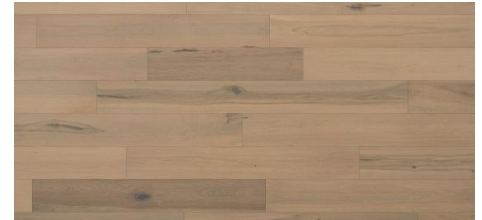

## Abode by Kentwood: Weathered Collection

A mid-width, mid-length engineered hardwood flooring that is a stylish yet cost-effective choice. A brushed surface texture adds elegance and interest to Weathered's 5" wide planks. Additional designer touches featured on select designs include French bleeds and filled knots and cracks.

**KENTWOOD™**

[kentwoodfloors.com](http://kentwoodfloors.com)

Brushed Maple 'Oil Lamp'

Brushed Oak Box Car

Brushed Maple 'Raft'

Brushed Oak Timber Bridge

Brushed Maple 'Hammock'

KENTWOOD™