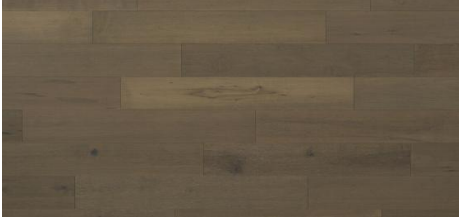

## Abode by Kentwood: Weathered Collection

A mid-width, mid-length engineered hardwood flooring that is a stylish yet cost-effective choice. A brushed surface texture adds elegance and interest to Weathered's 5" wide planks. Additional designer touches featured on select designs include French bleeds and filled knots and cracks.

**KENTWOOD™**

[kentwoodfloors.com](http://kentwoodfloors.com)

Brushed Maple 'Oil Lamp'

Brushed Oak 'Fog Horn'

Brushed Maple 'Raft'

Brushed Maple 'Hammock'

KENTWOOD™

[kentwoodfloors.com](http://kentwoodfloors.com)