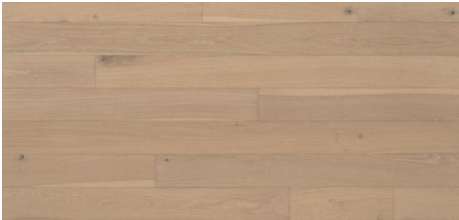

## Abode by Kentwood: Weathered Collection

A mid-width, mid-length engineered hardwood flooring that is a stylish yet cost-effective choice. A brushed surface texture adds elegance and interest to Weathered's 5" wide planks. Additional designer touches featured on select designs include French bleeds and filled knots and cracks.

**KENTWOOD™**

[kentwoodfloors.com](http://kentwoodfloors.com)

Brushed Oak Wine Barrel  
32247

Brushed Oak Box Car  
32325

Brushed Oak Timber Bridge  
32326

Brushed Oak Mountain Peak  
31649

Brushed Maple Hammock  
32005

<b>Species</b>	Oak
<b>Platform</b>	Engineered
<b>Dimensions</b>	5" x 1/2" x assorted up to 70" nominal 127mm x 12mm x assorted up to 1800mm
<b>Veneer Type</b>	Sliced
<b>Veneer Thickness</b>	1.2mm nominal
<b>Visual Variation</b>	Medium
<b>Natural Characteristics</b>	Medium
<b>Finish</b>	High performance polyurethane with aluminum oxide
<b>Product Features</b>	Long Boards, Brushed
<b>Installation Method</b>	On, above or below grade   Nail, glue down or float   May be installed over radiant heat
<b>Warranty</b>	25 year residential wear, 3 year light commercial wear, lifetime structural
<b>Box Contents</b>	29.53 sqft
<b>Eco Attributes</b>	GREENGUARD Gold Certified for low chemical emissions, CA Section 01350 Compliant