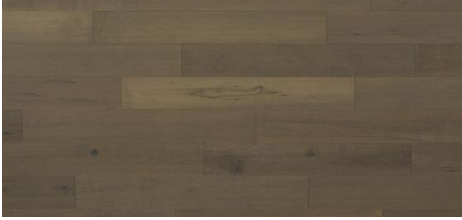

Abode by Kentwood: Weathered Collection

A mid-width, mid-length engineered hardwood flooring that is a stylish yet cost-effective choice. A brushed surface texture adds elegance and interest to Weathered's 5" wide planks. Additional designer touches featured on select designs include French bleeds and filled knots and cracks.

KENTWOOD™

kentwoodfloors.com

Brushed Maple 'Oil Lamp'

Brushed Maple 'Raft'

Brushed Oak Box Car

Brushed Oak Timber Bridge

Brushed Maple 'Hammock'

KENTWOOD™