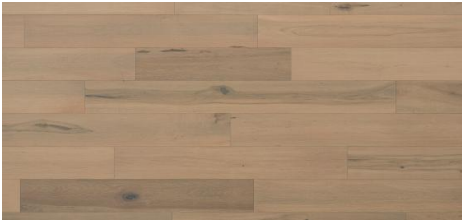

Abode by Kentwood: Weathered Collection

A mid-width, mid-length engineered hardwood flooring that is a stylish yet cost-effective choice. A brushed surface texture adds elegance and interest to Weathered's 5" wide planks. Additional designer touches featured on select designs include French bleeds and filled knots and cracks.

KENTWOOD™

kentwoodfloors.com

Brushed Maple 'Oil Lamp'

Brushed Maple 'Raft'

Brushed Oak Box Car

Brushed Oak Timber Bridge

Brushed Maple 'Hammock'

KENTWOOD™