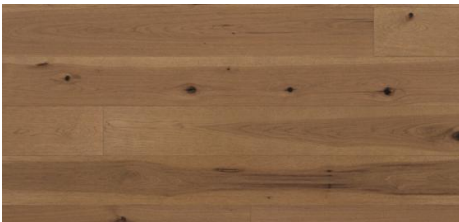

Abode by Kentwood: Tempo Collection

Achieve a luxurious and generous 7½" wide-plank effect at a very affordable price with Tempo. This rustic-grade hardwood in oak, and hickory features brushed veneer, lively grain patterns and rich color variations. Some designs from the collection include additional touches, such as filled knots and custom stain treatments.

KENTWOOD™

kentwoodfloors.com

Brushed Oak White Sand
31941

Brushed Oak Axe Blade
31647

Brushed Hickory Hickory Nat
31606

Brushed Oak Natural
31991

Brushed Oak Anise
32329

Brushed Oak Clove
32278

Brushed Oak Vetiver
32327

Brushed Oak Myrrh
32438

Brushed Oak Sandalwood
32277

Brushed Hickory Neroli
31859

Brushed Oak Chocolate
32279

Species	Oak
Platform	Engineered
Dimensions	7 1/2" x 1 1/2" x 74 3/4" (75% full boards) nominal 190mm x 12mm x 1900mm (75% full boards)
Veneer Type	Sliced
Veneer Thickness	1.2mm nominal
Visual Variation	High
Natural Characteristics	High
Finish	High performance polyurethane with aluminum oxide
Product Features	Long Boards, Wide Planks, Brushed