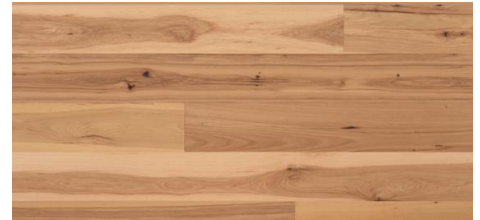

Abode by Kentwood: Tempo Collection

Achieve a luxurious and generous 7½" wide-plank effect at a very affordable price with Tempo. This rustic-grade hardwood in oak, and hickory features brushed veneer, lively grain patterns and rich color variations. Some designs from the collection include additional touches, such as filled knots and custom stain treatments.

KENTWOOD™

kentwoodfloors.com

Brushed Oak White Sand
31941

Brushed Oak Axe Blade
31647

Brushed Hickory Hickory Nat
31606

Brushed Oak Natural
31991

Brushed Oak Anise
32329

Brushed Oak Clove
32278

Brushed Oak Vetiver
32327

Brushed Oak Myrrh
32438

Brushed Oak Sandalwood
32277

Brushed Hickory Neroli
31859

Brushed Oak Chocolate
32279

Species	Oak
Platform	Engineered
Dimensions	7 1/2" x 1 1/2" x approx.75" (75% full boards) nominal 190mm x 12mm x 1900mm (75% full boards)
Veneer Type	Sliced
Veneer Thickness	1.2mm nominal
Visual Variation	High
Natural Characteristics	High
Finish	High performance polyurethane with aluminum oxide
Product Features	Long Boards, Wide Planks, Brushed