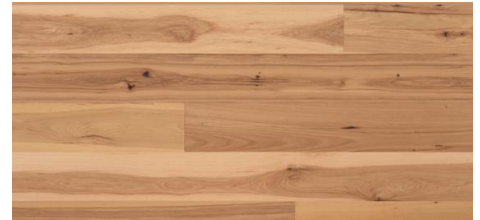

Abode by Kentwood: Tempo Collection

Achieve a luxurious and generous 7½" wide-plank effect at a very affordable price with Tempo. This rustic-grade hardwood in oak, and hickory features brushed veneer, lively grain patterns and rich color variations. Some designs from the collection include additional touches, such as filled knots and custom stain treatments.

KENTWOOD™

kentwoodfloors.com

Brushed Oak White Sand
31941

Brushed Oak Axe Blade
31647

Brushed Hickory Hickory Nat
31606

Brushed Oak Natural
31991

Brushed Oak Anise
32329

Brushed Oak Clove
32278

Brushed Oak Vetiver
32327

Brushed Oak Myrrh
32438

Brushed Oak Sandalwood
32277

Brushed Hickory Neroli
31859

Brushed Oak Chocolate
32279

Species	Oak
Platform	Engineered
Dimensions	7 1/2" x 1 1/2" x 74 3/4" (75% full boards) nominal 190mm x 12mm x 1900mm (75% full boards)
Veneer Type	Sliced
Veneer Thickness	1.2mm nominal
Visual Variation	High
Natural Characteristics	High
Finish	High performance polyurethane with aluminum oxide
Product Features	Long Boards, Wide Planks, Brushed