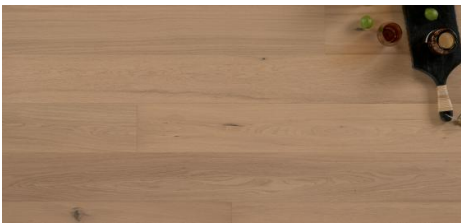

Abode by Kentwood: Tempo Collection

Achieve a luxurious and generous 7½" wide-plank effect at a very affordable price with Tempo. This rustic-grade hardwood in oak, and hickory features brushed veneer, lively grain patterns and rich color variations. Some designs from the collection include additional touches, such as filled knots and custom stain treatments.

KENTWOOD™

kentwoodfloors.com

Brushed Hickory 'Natural'

Brushed Oak 'Axe Blade'

Brushed Oak 'Natural'

Brushed Oak Anise

Brushed Oak Clove

Brushed Oak Patchouli