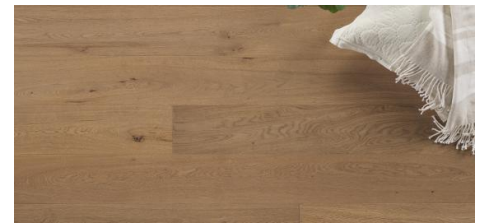

Brushed Oak Sandalwood