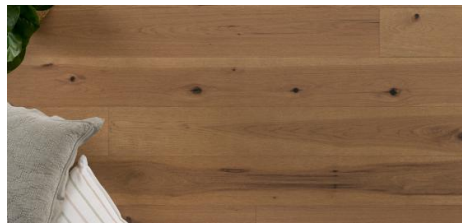

Brushed Hickory Neroli