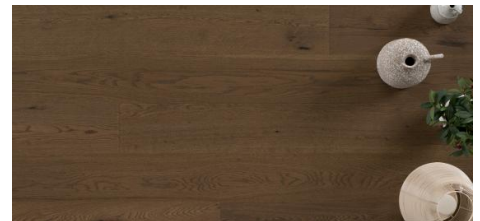

Brushed Oak Incense