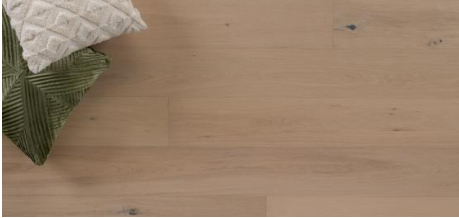

## Abode by Kentwood: Tempo Collection

Achieve a luxurious and generous 7½" wide-plank effect at a very affordable price with Tempo. This rustic-grade hardwood in oak, and hickory features brushed veneer, lively grain patterns and rich color variations. Some designs from the collection include additional touches, such as filled knots and custom stain treatments.

**KENTWOOD™**

[kentwoodfloors.com](http://kentwoodfloors.com)

Brushed Oak 'Natural'

Brushed Oak Anise

Brushed Oak Clove

Brushed Oak Patchouli

Brushed Oak Vetiver

Brushed Oak 'Axe Blade'