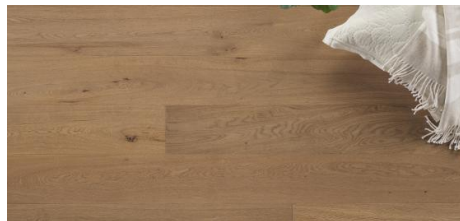

Brushed Oak Sandalwood