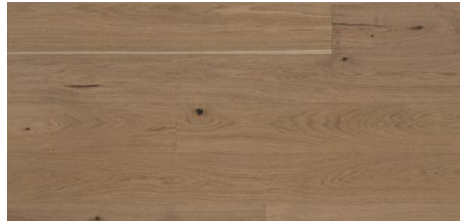

Abode by Kentwood: Tempo Collection

Achieve a luxurious and generous 7½" wide-plank effect at a very affordable price with Tempo. This rustic-grade hardwood in oak, and hickory features brushed veneer, lively grain patterns and rich color variations. Some designs from the collection include additional touches, such as filled knots and custom stain treatments.

KENTWOOD™

kentwoodfloors.com

Brushed Oak White Sand
31941

Brushed Oak Axe Blade
31647

Brushed Hickory Hickory Nat
31606

Brushed Oak Natural
31991

Brushed Oak Anise
32329

Brushed Oak Clove
32278

Brushed Oak Vetiver
32327

Brushed Oak Myrrh
32438

Brushed Oak Sandalwood
32277

Brushed Hickory Neroli
31859

Brushed Oak Chocolate
32279

Species	Oak
Platform	Engineered
Dimensions	7 1/2" x 1 1/2" x 74 3/4" (75% full boards) nominal 190mm x 12mm x 1900mm (75% full boards)
Veneer Type	Sliced
Veneer Thickness	1.2mm nominal
Visual Variation	High
Natural Characteristics	High
Finish	High performance polyurethane with aluminum oxide
Product Features	Long Boards, Wide Planks, Brushed