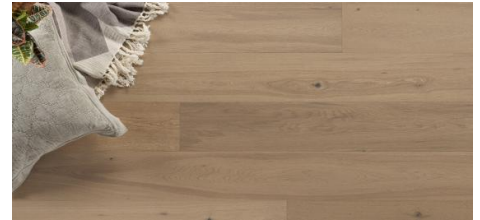

## Abode by Kentwood: Tempo Collection

Achieve a luxurious and generous 7½" wide-plank effect at a very affordable price with Tempo. This rustic-grade hardwood in oak, and hickory features brushed veneer, lively grain patterns and rich color variations. Some designs from the collection include additional touches, such as filled knots and custom stain treatments.

**KENTWOOD™**

[kentwoodfloors.com](http://kentwoodfloors.com)

Brushed Oak 'Natural'

Brushed Oak Anise

Brushed Oak Clove

Brushed Oak Patchouli

Brushed Oak Vetiver

Brushed Oak 'Axe Blade'