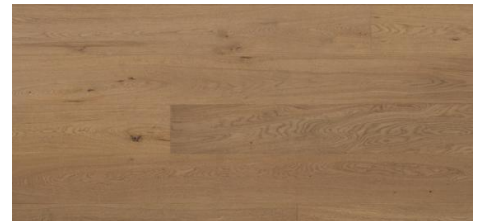

Abode by Kentwood: Tempo Collection

Achieve a luxurious and generous 7½" wide-plank effect at a very affordable price with Tempo. This rustic-grade hardwood in oak, and hickory features brushed veneer, lively grain patterns and rich color variations. Some designs from the collection include additional touches, such as filled knots and custom stain treatments.

KENTWOOD™

kentwoodfloors.com

Brushed Oak White Sand
31941

Brushed Oak Axe Blade
31647

Brushed Hickory Hickory Nat
31606

Brushed Oak Natural
31991

Brushed Oak Anise
32329

Brushed Oak Clove
32278

Brushed Oak Vetiver
32327

Brushed Oak Myrrh
32438

Brushed Oak Sandalwood
32277

Brushed Hickory Neroli
31859

Brushed Oak Chocolate
32279

Species	Oak
Platform	Engineered
Dimensions	7 1/2" x 1 1/2" x approx.75" (75% full boards) nominal 190mm x 12mm x 1900mm (75% full boards)
Veneer Type	Sliced
Veneer Thickness	1.2mm nominal
Visual Variation	High
Natural Characteristics	High
Finish	High performance polyurethane with aluminum oxide
Product Features	Long Boards, Wide Planks, Brushed