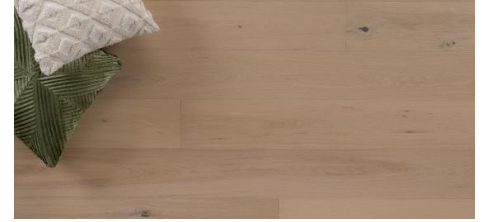

Abode by Kentwood: Tempo Collection

Achieve a luxurious and generous 7½" wide-plank effect at a very affordable price with Tempo. This rustic-grade hardwood in oak, and hickory features brushed veneer, lively grain patterns and rich color variations. Some designs from the collection include additional touches, such as filled knots and custom stain treatments.

KENTWOOD™

kentwoodfloors.com

Brushed Hickory 'Natural'

Brushed Oak 'Axe Blade'

Brushed Oak 'Natural'

Brushed Oak Anise

Brushed Oak Clove

Brushed Oak Patchouli