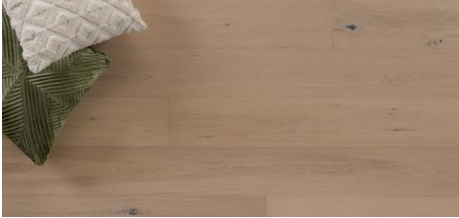

Abode by Kentwood: Tempo Collection

Achieve a luxurious and generous 7½" wide-plank effect at a very affordable price with Tempo. This rustic-grade hardwood in oak, and hickory features brushed veneer, lively grain patterns and rich color variations. Some designs from the collection include additional touches, such as filled knots and custom stain treatments.

KENTWOOD™

kentwoodfloors.com

Brushed Oak 'Natural'

Brushed Oak Anise

Brushed Oak Clove

Brushed Oak Patchouli

Brushed Oak Vetiver

Brushed Oak 'Axe Blade'