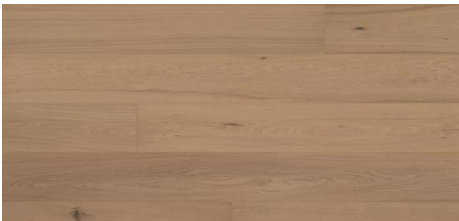

Abode by Kentwood: Tempo Collection

Achieve a luxurious and generous 7½" wide-plank effect at a very affordable price with Tempo. This rustic-grade hardwood in oak, and hickory features brushed veneer, lively grain patterns and rich color variations. Some designs from the collection include additional touches, such as filled knots and custom stain treatments.

KENTWOOD™

kentwoodfloors.com

Brushed Oak White Sand
31941

Brushed Oak Axe Blade
31647

Brushed Hickory Hickory Nat
31606

Brushed Oak Natural
31991

Brushed Oak Anise
32329

Brushed Oak Clove
32278

Brushed Oak Vetiver
32327

Brushed Oak Myrrh
32438

Brushed Oak Sandalwood
32277

Brushed Hickory Neroli
31859

Brushed Oak Chocolate
32279

Species	Oak
Platform	Engineered
Dimensions	7 1/2" x 1 1/2" x approx.75" (75% full boards) nominal 190mm x 12mm x 1900mm (75% full boards)
Veneer Type	Sliced
Veneer Thickness	1.2mm nominal
Visual Variation	High
Natural Characteristics	High
Finish	High performance polyurethane with aluminum oxide
Product Features	Long Boards, Wide Planks, Brushed