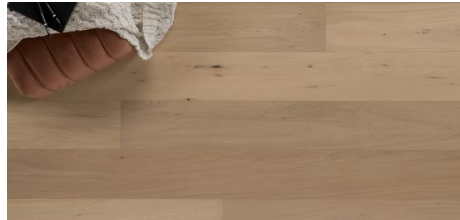

## Abode by Kentwood: Tempo Collection

Achieve a luxurious and generous 7½" wide-plank effect at a very affordable price with Tempo. This rustic-grade hardwood in oak, and hickory features brushed veneer, lively grain patterns and rich color variations. Some designs from the collection include additional touches, such as filled knots and custom stain treatments.

**KENTWOOD™**

[kentwoodfloors.com](http://kentwoodfloors.com)

Brushed Oak 'Natural'

Brushed Oak Anise

Brushed Oak Clove

Brushed Oak Patchouli

Brushed Oak Vetiver

Brushed Oak 'Axe Blade'