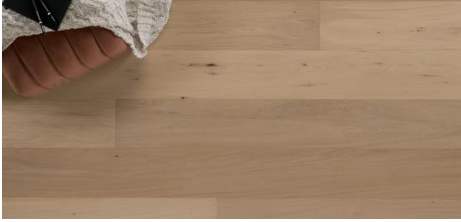

Abode by Kentwood: Tempo Collection

Achieve a luxurious and generous 7½" wide-plank effect at a very affordable price with Tempo. This rustic-grade hardwood in oak, and hickory features brushed veneer, lively grain patterns and rich color variations. Some designs from the collection include additional touches, such as filled knots and custom stain treatments.

KENTWOOD™

kentwoodfloors.com

Brushed Hickory 'Natural'

Brushed Oak 'Axe Blade'

Brushed Oak 'Natural'

Brushed Oak Anise

Brushed Oak Clove

Brushed Oak Patchouli