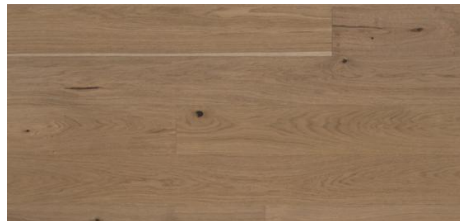

Abode by Kentwood: Tempo Collection

Achieve a luxurious and generous 7½" wide-plank effect at a very affordable price with Tempo. This rustic-grade hardwood in oak, and hickory features brushed veneer, lively grain patterns and rich color variations. Some designs from the collection include additional touches, such as filled knots and custom stain treatments.

KENTWOOD™

kentwoodfloors.com

Brushed Oak White Sand
31941

Brushed Oak Axe Blade
31647

Brushed Hickory Hickory Nat
31606

Brushed Oak Natural
31991

Brushed Oak Anise
32329

Brushed Oak Clove
32278

Brushed Oak Vetiver
32327

Brushed Oak Myrrh
32438

Brushed Oak Sandalwood
32277

Brushed Hickory Neroli
31859

Brushed Oak Chocolate
32279

Species	Oak
Platform	Engineered
Dimensions	7 1/2" x 1 1/2" x approx.75" (75% full boards) nominal 190mm x 12mm x 1900mm (75% full boards)
Veneer Type	Sliced
Veneer Thickness	1.2mm nominal
Visual Variation	High
Natural Characteristics	High
Finish	High performance polyurethane with aluminum oxide
Product Features	Long Boards, Wide Planks, Brushed