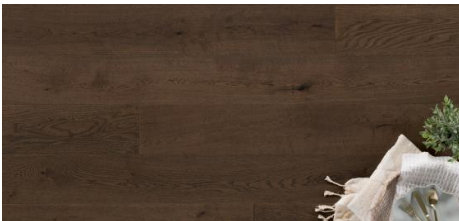

Brushed Oak Chocolate

KENTWOOD™

kentwoodfloors.com

Sample swatches are shown for reference only and may not reflect color and character of actual product. Please examine actual product samples before making a purchase decision. Product dimensions may be approximate. Product selection and specifications are subject to change without notice and product selection may vary by area. The trademarks KENTWOOD and COUTURE COLLECTION BY KENTWOOD are owned by Kentwood Floors Inc.