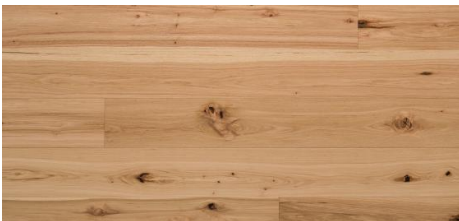

## Abode by Kentwood: Tempo Collection

Achieve a luxurious and generous 7½" wide-plank effect at a very affordable price with Tempo. This rustic-grade hardwood in oak, and hickory features brushed veneer, lively grain patterns and rich color variations. Some designs from the collection include additional touches, such as filled knots and custom stain treatments.

**KENTWOOD™**

[kentwoodfloors.com](http://kentwoodfloors.com)

Brushed Oak 'Natural'

Brushed Oak Anise

Brushed Oak Clove

Brushed Oak Patchouli

Brushed Oak Vetiver

Brushed Oak 'Axe Blade'