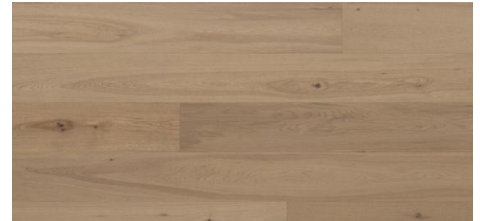

Abode by Kentwood: Tempo Collection

Achieve a luxurious and generous 7½" wide-plank effect at a very affordable price with Tempo. This rustic-grade hardwood in oak, and hickory features brushed veneer, lively grain patterns and rich color variations. Some designs from the collection include additional touches, such as filled knots and custom stain treatments.

KENTWOOD™

kentwoodfloors.com

Brushed Oak White Sand
31941

Brushed Oak Axe Blade
31647

Brushed Hickory Hickory Nat
31606

Brushed Oak Natural
31991

Brushed Oak Anise
32329

Brushed Oak Clove
32278

Brushed Oak Vetiver
32327

Brushed Oak Myrrh
32438

Brushed Oak Sandalwood
32277

Brushed Hickory Neroli
31859

Brushed Oak Chocolate
32279

Species	Oak
Platform	Engineered
Dimensions	7 1/2" x 1 1/2" x approx.75" (75% full boards) nominal 190mm x 12mm x 1900mm (75% full boards)
Veneer Type	Sliced
Veneer Thickness	1.2mm nominal
Visual Variation	High
Natural Characteristics	High
Finish	High performance polyurethane with aluminum oxide
Product Features	Long Boards, Wide Planks, Brushed