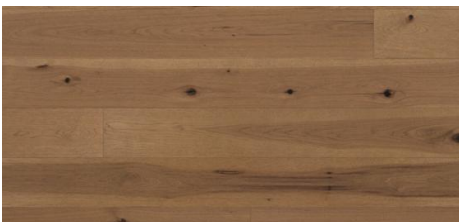

Abode by Kentwood: Tempo Collection

Achieve a luxurious and generous 7½" wide-plank effect at a very affordable price with Tempo. This rustic-grade hardwood in oak, and hickory features brushed veneer, lively grain patterns and rich color variations. Some designs from the collection include additional touches, such as filled knots and custom stain treatments.

KENTWOOD™

kentwoodfloors.com

Brushed Oak White Sand
31941

Brushed Oak Axe Blade
31647

Brushed Hickory Hickory Nat
31606

Brushed Oak Natural
31991

Brushed Oak Anise
32329

Brushed Oak Clove
32278

Brushed Oak Vetiver
32327

Brushed Oak Myrrh
32438

Brushed Oak Sandalwood
32277

Brushed Hickory Neroli
31859

Brushed Oak Chocolate
32279

Species	Oak
Platform	Engineered
Dimensions	7 1/2" x 1 1/2" x approx.75" (75% full boards) nominal 190mm x 12mm x 1900mm (75% full boards)
Veneer Type	Sliced
Veneer Thickness	1.2mm nominal
Visual Variation	High
Natural Characteristics	High
Finish	High performance polyurethane with aluminum oxide
Product Features	Long Boards, Wide Planks, Brushed