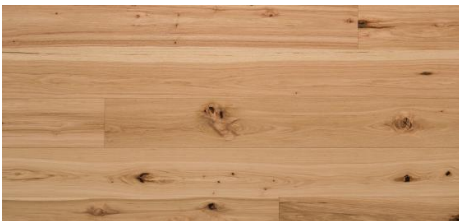

Abode by Kentwood: Tempo Collection

Achieve a luxurious and generous 7½" wide-plank effect at a very affordable price with Tempo. This rustic-grade hardwood in oak, and hickory features brushed veneer, lively grain patterns and rich color variations. Some designs from the collection include additional touches, such as filled knots and custom stain treatments.

KENTWOOD™

kentwoodfloors.com

Brushed Oak 'Natural'

Brushed Oak Anise

Brushed Oak Clove

Brushed Oak Patchouli

Brushed Oak Vetiver

Brushed Oak 'Axe Blade'