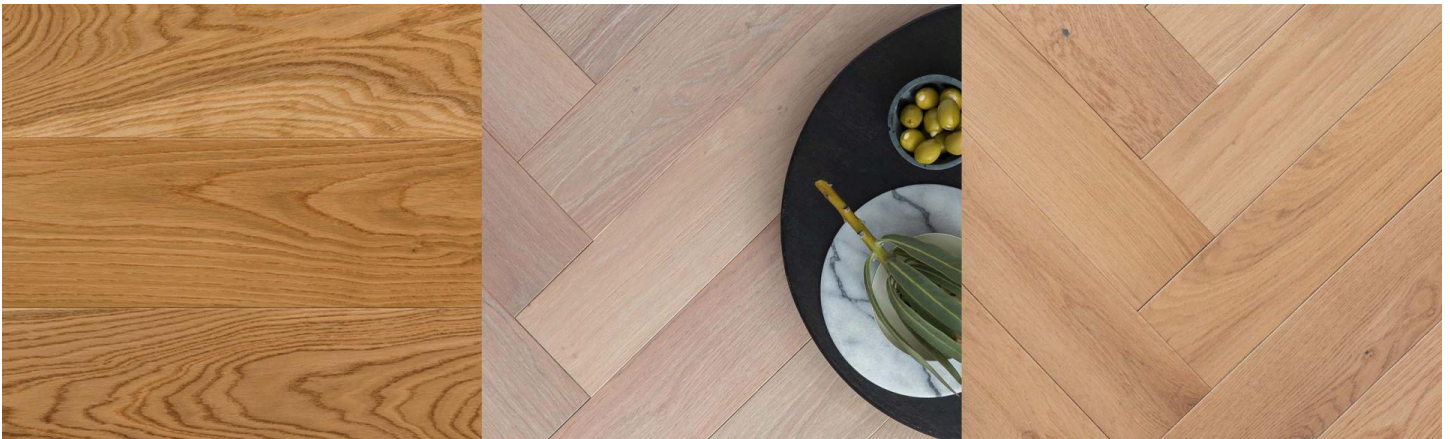

## Kentwood Collection: Bespoke Collection

The Bespoke Collection is a tailored flooring collection of beautifully stylish colors perfectly suited to the discerning designer. The brushed European white oak flooring offers medium and high aesthetic variation in generous 7" wide straight lay flooring and 4 5/16" wide herringbone flooring, bringing a look of distinction to any room.

KENTWOOD™

[kentwoodfloors.com](http://kentwoodfloors.com)

Brushed Oak Coos Bay

Brushed Oak Gold Hill

Brushed Oak Woodburn

KENTWOOD™

[kentwoodfloors.com](http://kentwoodfloors.com)

Sample swatches are shown for reference only and may not reflect color and character of actual product. Please examine actual product samples before making a purchase decision. Product dimensions may be approximate. Product selection and specifications are subject to change without notice and product selection may vary by area. The trademarks KENTWOOD and COUTURE COLLECTION BY KENTWOOD are owned by Kentwood Floors Inc.