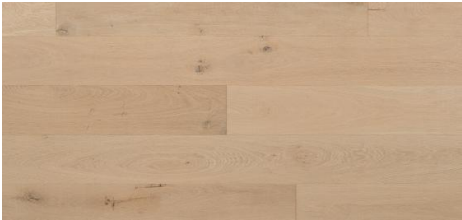

Kentwood Collection: Bohemia Collection

Bohemia is a land of free-spirited expression, love of nature, and lives large - and these floors are made to measure. Very large boards, oak veneer, contrasting accents of filled knots and cracks, and a low luster polyurethane finish create a rich environment of natural beauty.

KENTWOOD™

kentwoodfloors.com

Brushed Oak Cazador

Brushed Oak North Shore

Brushed Oak White River

Brushed Oak Wolf Point

Brushed Oak Dayton Creek

Brushed Oak Spurlock