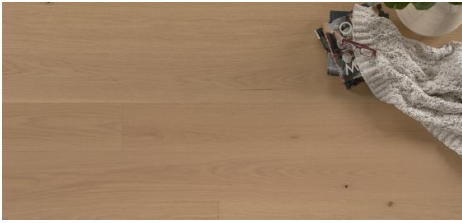

## Kentwood Collection: Regency Collection

Our always-popular European Plank platform is elevated to high society with a blend of alchemy, artistry and avant-garde style. Premium grade hardwoods, alchemic staining and surface sculpting are just some of the features presented in this stunning collection. For serious collectors only.

Wide, long planks and 3mm veneer of premium quality sawn oak, with custom surface treatments including metallic finishes, sculpting, smoking and alchemic staining.

**KENTWOOD™**

[kentwoodfloors.com](http://kentwoodfloors.com)