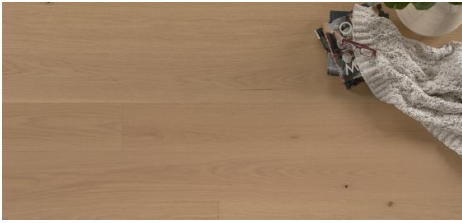

Kentwood Collection: Regency Collection

Our always-popular European Plank platform is elevated to high society with a blend of alchemy, artistry and avant-garde style. Premium grade hardwoods, alchemic staining and surface sculpting are just some of the features presented in this stunning collection. For serious collectors only.

Wide, long planks and 3mm veneer of premium quality sawn oak, with custom surface treatments including metallic finishes, sculpting, smoking and alchemic staining.

KENTWOOD™

kentwoodfloors.com

Brushed Oak Sanderson