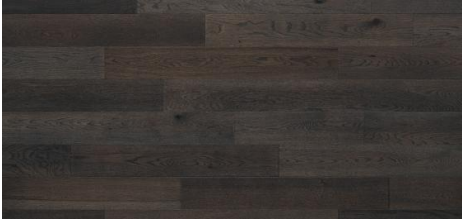

## Abode by Kentwood: Tundra Collection

A study in simplicity. Clean and contemporary, a celebration of the natural beauty of unadorned wood. Essential style, pure elegance, dramatic effect.

A medium width board in assorted lengths and classic species selection. An excellent entry level hardwood option.

**KENTWOOD™**

[kentwoodfloors.com](http://kentwoodfloors.com)

Brushed Maple Garnet

Brushed Oak Natural Manor

Brushed Oak Cirrus

Brushed Oak Ibis

Brushed Oak Otter

KENTWOOD™