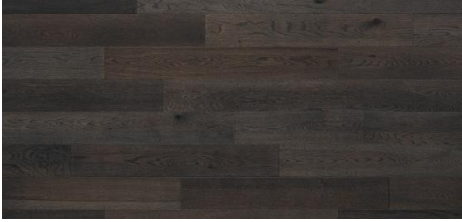

Abode by Kentwood: Tundra Collection

A study in simplicity. Clean and contemporary, a celebration of the natural beauty of unadorned wood. Essential style, pure elegance, dramatic effect.

A medium width board in assorted lengths and classic species selection. An excellent entry level hardwood option.

KENTWOOD™

kentwoodfloors.com

Brushed Maple Garnet

Brushed Oak Natural Manor

Brushed Oak Cirrus

Brushed Oak Ibis

Brushed Oak Otter

KENTWOOD™