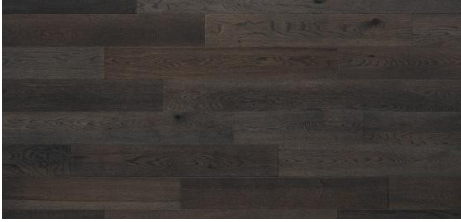

## Abode by Kentwood: Tundra Collection

A study in simplicity. Clean and contemporary, a celebration of the natural beauty of unadorned wood. Essential style, pure elegance, dramatic effect.

A medium width board in assorted lengths and classic species selection. An excellent entry level hardwood option.

KENTWOOD™

[kentwoodfloors.com](http://kentwoodfloors.com)

Brushed Oak Cirrus

Brushed Oak Ibis

Brushed Oak Natural Manor

Brushed Oak Otter

KENTWOOD™

[kentwoodfloors.com](http://kentwoodfloors.com)