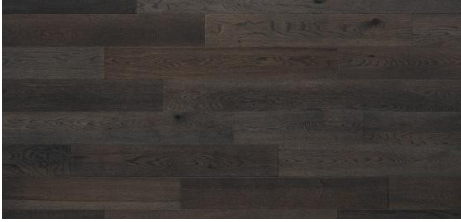

## Abode by Kentwood: Tundra Collection

A study in simplicity. Clean and contemporary, a celebration of the natural beauty of unadorned wood. Essential style, pure elegance, dramatic effect.

A medium width board in assorted lengths and classic species selection. An excellent entry level hardwood option.

**KENTWOOD™**

[kentwoodfloors.com](http://kentwoodfloors.com)

Brushed Oak Natural Manor

Brushed Oak Cirrus

Brushed Oak Ibis

Brushed Oak Otter

KENTWOOD™

[kentwoodfloors.com](http://kentwoodfloors.com)