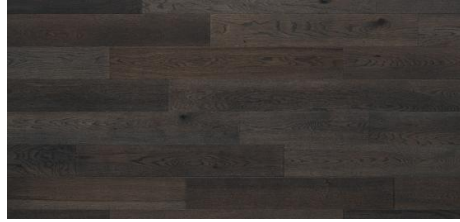

## Abode by Kentwood: Tundra Collection

A study in simplicity. Clean and contemporary, a celebration of the natural beauty of unadorned wood. Essential style, pure elegance, dramatic effect.

A medium width board in assorted lengths and classic species selection. An excellent entry level hardwood option.

KENTWOOD™

[kentwoodfloors.com](http://kentwoodfloors.com)

Brushed Maple Garnet

Brushed Oak Natural Manor

Brushed Oak Cirrus

Brushed Oak Ibis

Brushed Oak Otter

KENTWOOD™