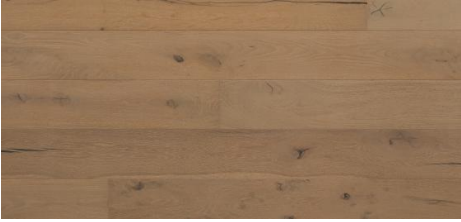

Premium hardwood species on a wide plank, long board platform are given added character with custom staining processes and alchemic treatments.

KENTWOOD™

[kentwoodfloors.com](http://kentwoodfloors.com)

Brushed Oak Sedge

Brushed Maple Heron

Brushed Maple Albatross

Brushed Maple Egret

Brushed Maple Lemur

Brushed Oak Burrow

Brushed Oak Silverback

KENTWOOD™

[kentwoodfloors.com](http://kentwoodfloors.com)