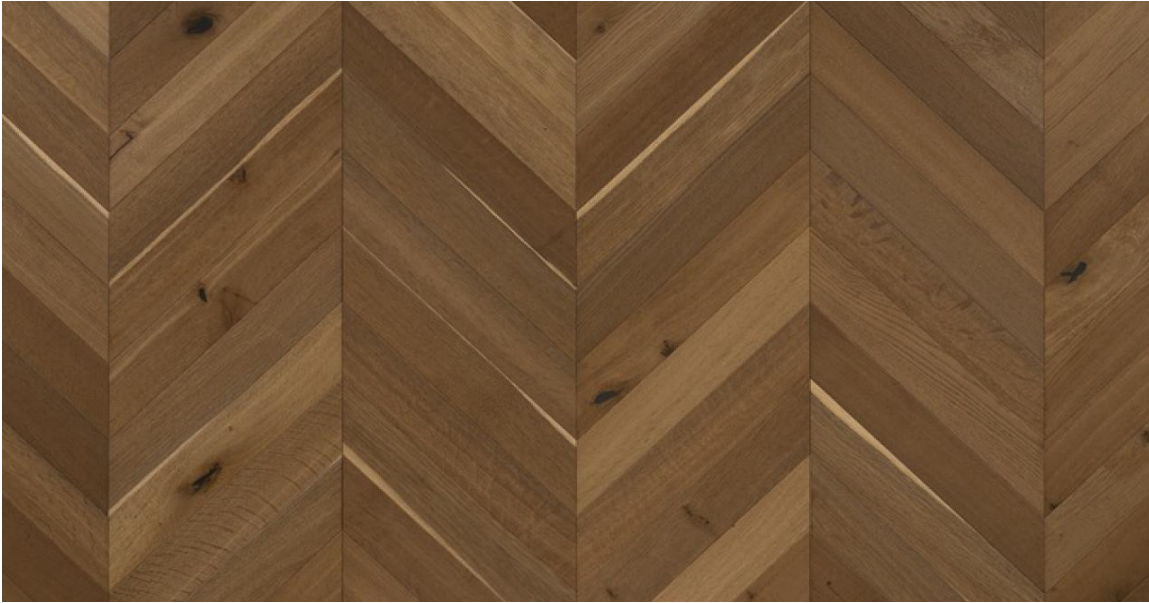

BRUSHED OAK BRERA

Brand	Couture by Kentwood Clean, contemporary extra-wide and extra-long European oak flooring finished in soft, enduring colors. Learn more
Species	Oak
Platform	Engineered
Dimensions	3 1/2" x 5/8" x 20" Fixed nominal 90mm x 15mm x 510mm Fixed
Veneer Type	RIFT SAWN
Veneer Thickness	3.8mm nominal
Visual Variation	High
Natural Characteristics	High
Finish	High performance polyurethane with aluminum oxide
Product Features	Smoked, Brushed, Ultra-Matte
Installation Method	On, above or below grade. Glue down only. Professional installation required.. May be installed over radiant heat.
Warranty	50 year residential wear, 5 year light commercial wear, lifetime structural

Box Contents	9.88 sqft
Product Code	32468
Eco Attributes	GREENGUARD Gold Certified for low chemical emissions, CA Section 01350 Compliant

kentwoodfloors.com