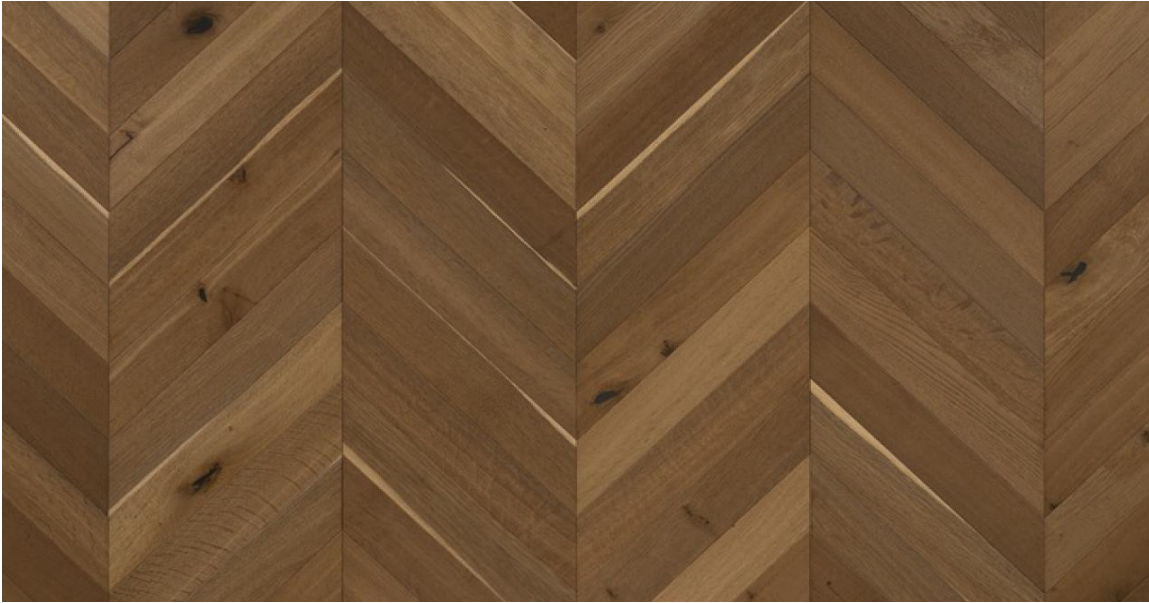

BRUSHED OAK BRERA

Brand	Couture by Kentwood Clean, contemporary extra-wide and extra-long European oak flooring finished in soft, enduring colors. Learn more
Species	Oak
Platform	Engineered
Dimensions	3 1/2" x 5/8" x 20" Fixed nominal 90mm x 15mm x 510mm Fixed
Veneer Type	RIFT SAWN
Veneer Thickness	3.8mm nominal
Visual Variation	Low
Natural Characteristics	Low
Finish	High performance polyurethane with aluminum oxide
Product Features	Smoked, Brushed, Ultra-Matte
Installation Method	On, above or below grade. Glue down only. Professional installation required.. May be installed over radiant heat.
Warranty	50 year residential wear, 5 year light commercial wear

Box Contents	9.88 sqft
Product Code	32468
Eco Attributes	GREENGUARD Gold Certified, CA Section 01350 Compliant

kentwoodfloors.com