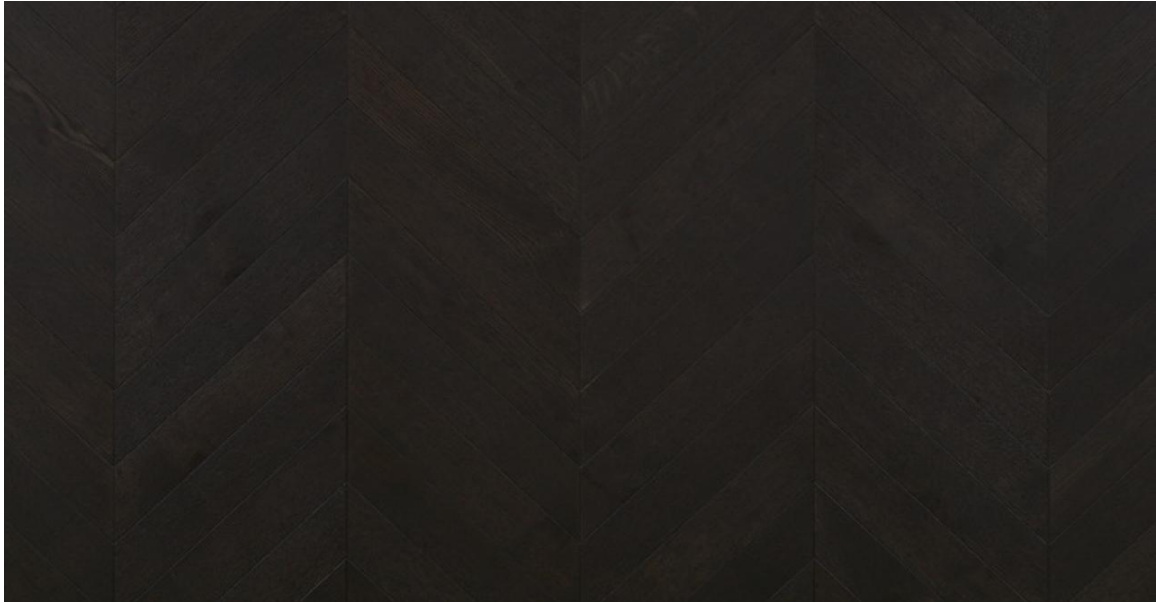

BRUSHED OAK TORTONA

Brand	Couture by Kentwood Clean, contemporary extra-wide and extra-long European oak flooring finished in soft, enduring colors. Learn more
Species	Oak
Platform	Engineered
Dimensions	3 1/2" x 5/8" x 20" Fixed nominal 90mm x 15mm x 510mm Fixed
Veneer Type	RIFT SAWN
Veneer Thickness	3.8mm nominal
Visual Variation	Low
Natural Characteristics	High
Finish	High performance polyurethane with aluminum oxide
Product Features	Brushed, Ultra-Matte
Installation Method	On, above or below grade. Glue down only. Professional installation required.. May be installed over radiant heat.
Warranty	50 year residential wear, 5 year light commercial wear, lifetime structural

Box Contents	9.88 sqft
Product Code	32467
Eco Attributes	GREENGUARD Gold Certified for low chemical emissions, CA Section 01350 Compliant

kentwoodfloors.com