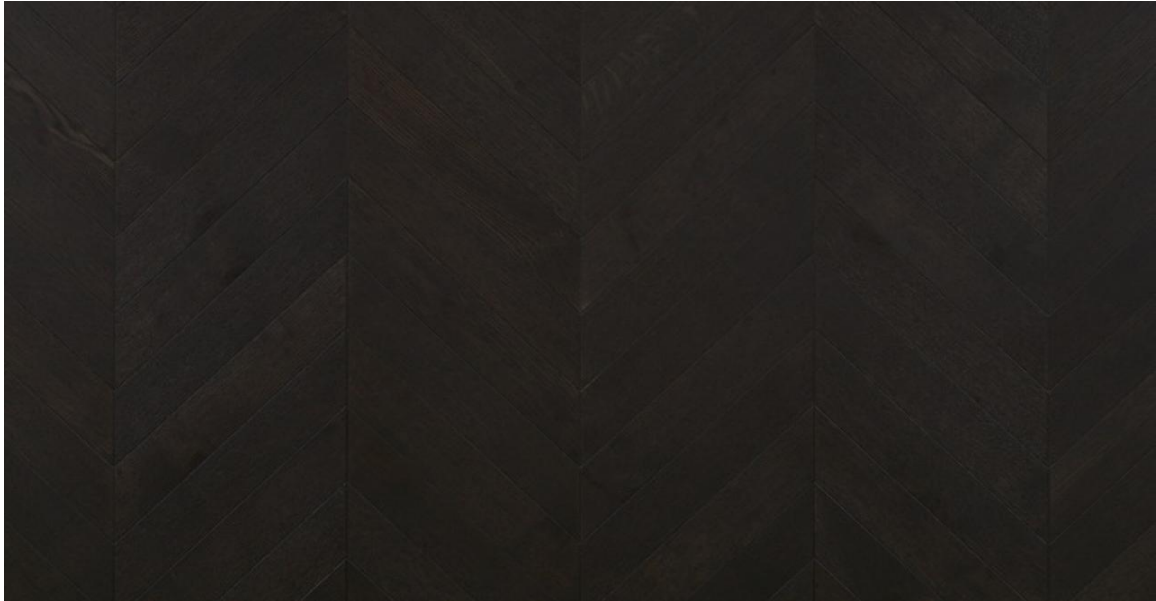

BRUSHED OAK TORTONA

Brand	Couture by Kentwood Clean, contemporary extra-wide and extra-long European oak flooring finished in soft, enduring colors. Learn more
Species	Oak
Platform	Engineered
Dimensions	3 1/2" x 5/8" x 20" Fixed nominal 90mm x 15mm x 510mm Fixed
Veneer Type	RIFT SAWN
Veneer Thickness	3.8mm nominal
Visual Variation	High
Natural Characteristics	Low
Finish	High performance polyurethane with aluminum oxide
Product Features	Brushed, Ultra-Matte
Installation Method	On, above or below grade. Glue down only. Professional installation required.. May be installed over radiant heat.
Warranty	50 year residential wear, 5 year light commercial wear

Box Contents	9.88 sqft
Product Code	32467
Eco Attributes	GREENGUARD Gold Certified, CA Section 01350 Compliant

kentwoodfloors.com