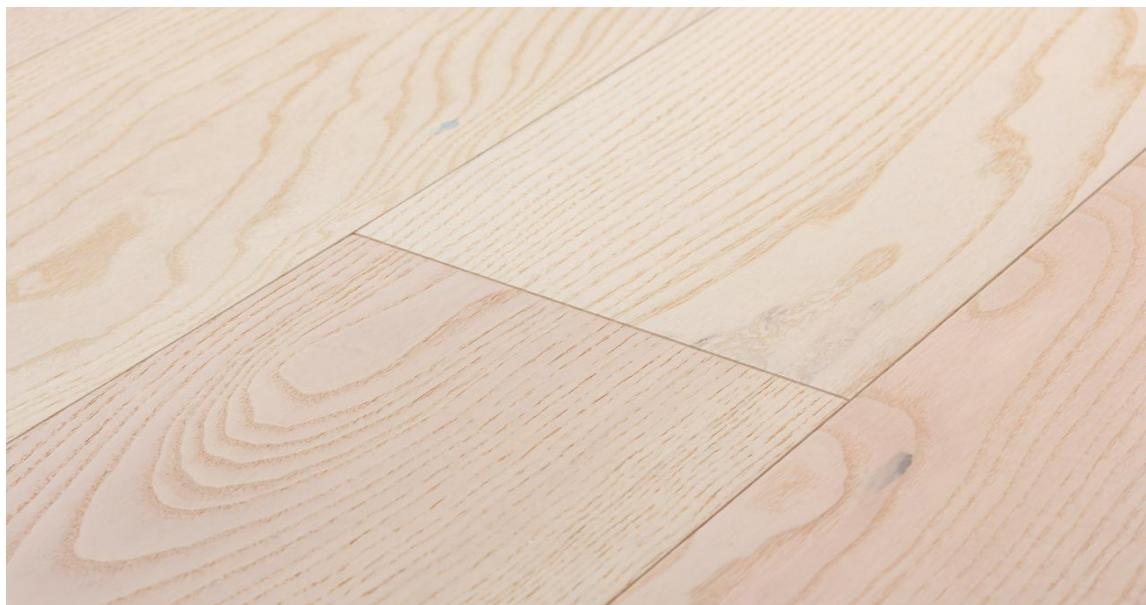

BRUSHED ASH HAND SHEARS

Brand	Abode by Kentwood <p>Acacia, hickory, maple, ash, birch, and oak flooring in wide to medium-width planks designed to complement both classic and contemporary spaces.</p> <p>Learn more</p>
Collection	Abode by Kentwood: Serrate <p>The Serrate Collection from Abode by Kentwood exudes cool, calm, and collected. With its straight, smooth grain, and light neutral tones, this collection of 7½" planks made from ash, a hardwood as durable as oak, cuts through the noise to bring balance and order to classic, formal or contemporary designs.</p> <p>Learn more about this collection</p>
Species	Ash
Platform	Engineered
Dimensions	7 1/2" x 1/2" x approx. 75", 75% full boards 190mm x 12mm x 1900mm
Veneer Type	Sliced
Veneer Thickness	1.2mm nominal
Visual Variation	Low
Natural Characteristics	Medium

Finish	High performance polyurethane with aluminum oxide
Product Features	Brushed
Installation Method	On, above or below grade. Nail, glue down or float. May be installed over radiant heat.
Warranty	25 year residential wear, Lifetime manufacturing warranty, 3 year light commercial wear
Box Contents	31.09 sqft
Product Code	32169
Eco Attributes	CA Section 01350 Compliant, GREENGUARD Gold Certified