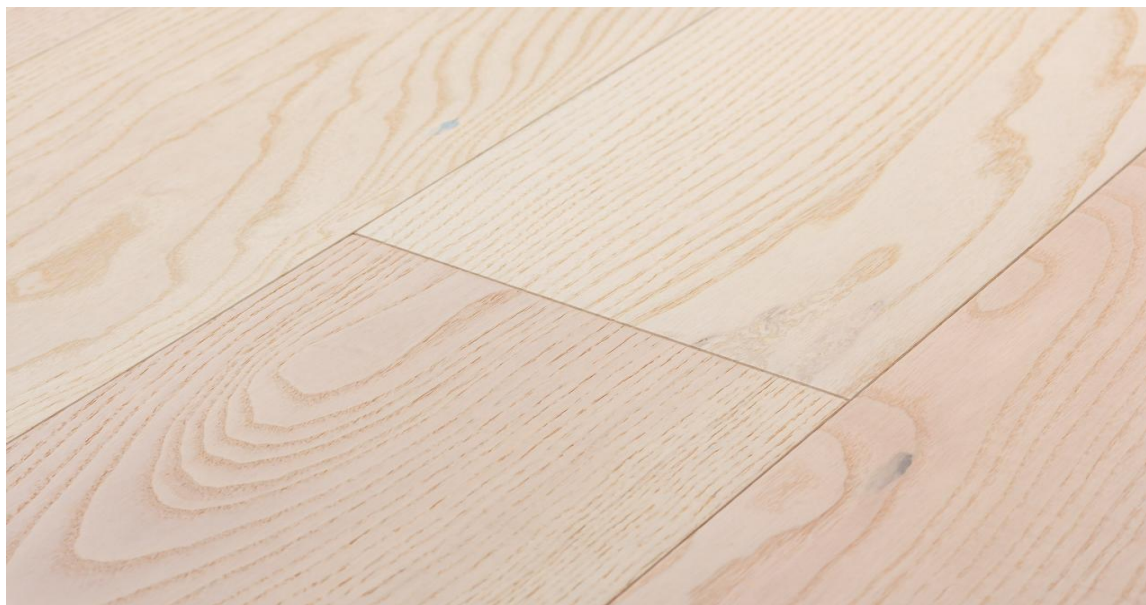

## BRUSHED ASH HAND SHEARS

<b>Brand</b>	<b>Abode by Kentwood</b> <p>Acacia, hickory, maple, ash, birch, and oak flooring in wide to medium-width planks designed to complement both classic and contemporary spaces.</p> <a href="#">Learn more</a>
<b>Collection</b>	<b>Abode by Kentwood: Serrate</b> <p>The Serrate Collection from Abode by Kentwood exudes cool, calm, and collected. With its straight, smooth grain, and light neutral tones, this collection of 7½" planks made from ash, a hardwood as durable as oak, cuts through the noise to bring balance and order to classic, formal or contemporary designs.</p> <a href="#">Learn more about this collection</a>
<b>Species</b>	Ash
<b>Platform</b>	Engineered
<b>Dimensions</b>	7 1/2" x 1/2 x approx. 75", 75% full boards 190mm x 12mm x 1900mm
<b>Veneer Type</b>	Sliced
<b>Veneer Thickness</b>	1.2mm nominal
<b>Visual Variation</b>	Low
<b>Natural Characteristics</b>	Medium

<b>Finish</b>	High performance polyurethane with aluminum oxide
<b>Product Features</b>	Brushed
<b>Installation Method</b>	On, above or below grade. Nail, glue down or float. May be installed over radiant heat.
<b>Warranty</b>	25 year residential wear
<b>Box Contents</b>	31.09 sqft
<b>Product Code</b>	32169
<b>Eco Attributes</b>	CA Section 01350 Compliant, GREENGUARD Gold Certified