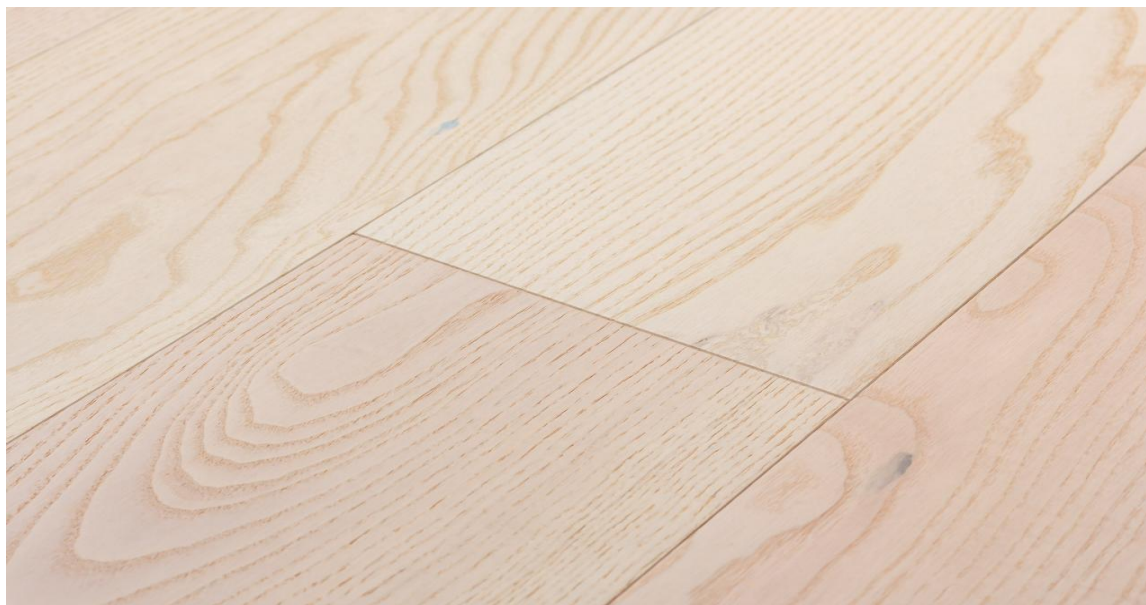

## BRUSHED ASH HAND SHEARS

<b>Brand</b>	<b>Abode by Kentwood</b> <p>Acacia, hickory, maple, ash, birch, and oak flooring in wide to medium-width planks designed to complement both classic and contemporary spaces.</p> <p><a href="#">Learn more</a></p>
<b>Collection</b>	<b>Abode by Kentwood: Serrate</b> <p>The Serrate Collection from Abode by Kentwood exudes cool, calm, and collected. With its straight, smooth grain, and light neutral tones, this collection of 7½" planks made from ash, a hardwood as durable as oak, cuts through the noise to bring balance and order to classic, formal or contemporary designs.</p> <p><a href="#">Learn more about this collection</a></p>
<b>Species</b>	Ash
<b>Platform</b>	Engineered
<b>Dimensions</b>	7 1/2" x 1/2 x approx. 75", 75% full boards 190mm x 12mm x 1900mm
<b>Veneer Type</b>	Sliced
<b>Veneer Thickness</b>	1.2mm nominal
<b>Visual Variation</b>	Low
<b>Natural Characteristics</b>	Medium

<b>Finish</b>	High performance polyurethane with aluminum oxide
<b>Product Features</b>	Brushed
<b>Installation Method</b>	On, above or below grade. Nail, glue down or float. May be installed over radiant heat.
<b>Warranty</b>	25 year residential wear
<b>Box Contents</b>	31.09 sqft
<b>Product Code</b>	32169
<b>Eco Attributes</b>	CA Section 01350 Compliant, GREENGUARD Gold Certified