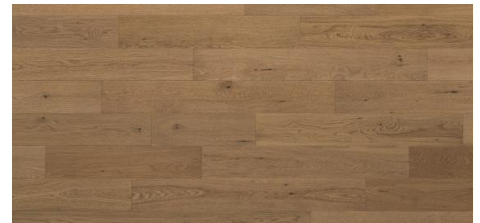

Brushed Oak King Shepherd