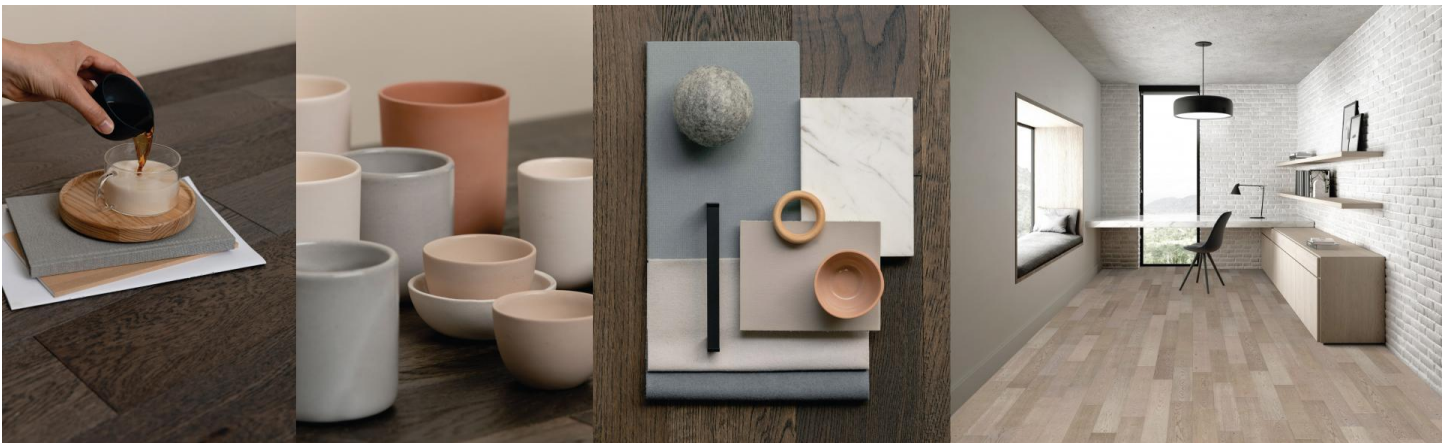

Abode by Kentwood: Progressives Collection

Robust and sturdy, solidly engineered and superbly made for stability and performance. A superior presence with a traditional profile and classic hardwood presentation.

Engineered floor on a robust 3/4" platform, with choice of widths, species and finishes designed for traditional single family home application.

KENTWOOD™

kentwoodfloors.com

Brushed Oak Junco

Sculpted Oak Lake Side