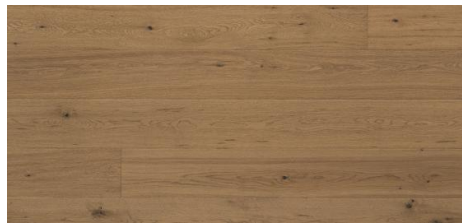

Engineered floor on a robust 3/4" platform, with choice of widths, species and finishes designed for traditional single family home application.

KENTWOOD™

kentwoodfloors.com

Brushed Oak Desert Fox

Brushed Red Oak Natural

Sculpted Oak Cottage Natural

Brushed Oak Junco

Sculpted Oak Lake Side

Sculpted Oak Pebble Stone

Brushed Oak Pintail

Sculpted Oak Harvest Table

Sculpted Oak Steamship

Brushed Oak Stonecrop 5"