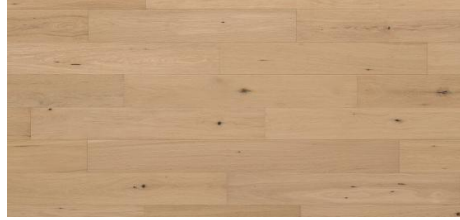

Brushed Oak Desert Fox