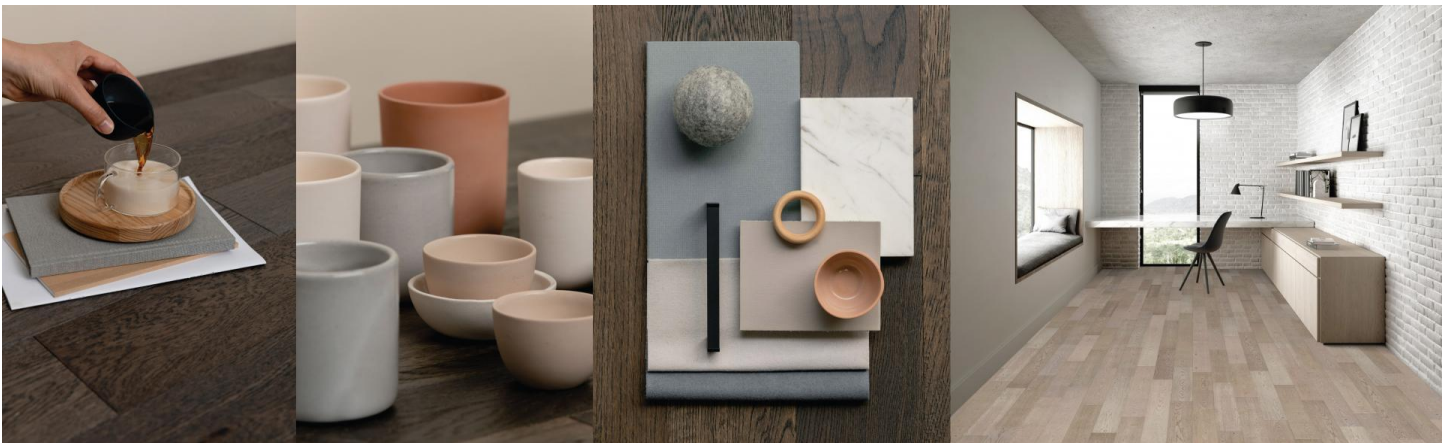

## Abode by Kentwood: Progressives Collection

Robust and sturdy, solidly engineered and superbly made for stability and performance. A superior presence with a traditional profile and classic hardwood presentation.

Engineered floor on a robust 3/4" platform, with choice of widths, species and finishes designed for traditional single family home application.

KENTWOOD™

[kentwoodfloors.com](http://kentwoodfloors.com)