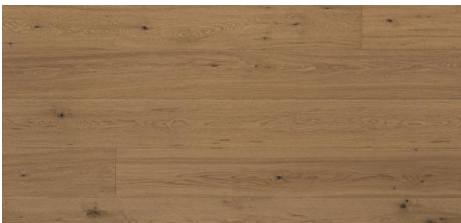

Engineered floor on a robust 3/4" platform, with choice of widths, species and finishes designed for traditional single family home application.

KENTWOOD™

kentwoodfloors.com

Brushed Oak Desert Fox

Brushed Red Oak Natural

Sculpted Oak Cottage Natural

Brushed Oak Junco

Sculpted Oak Lake Side

Brushed Oak Pintail

Sculpted Oak Harvest Table

Sculpted Oak Steamship

Brushed Oak Stonecrop 5"

Oak Wolfhound