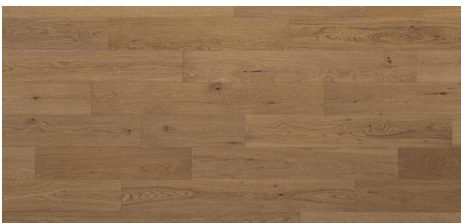

Brushed Oak King Shepherd