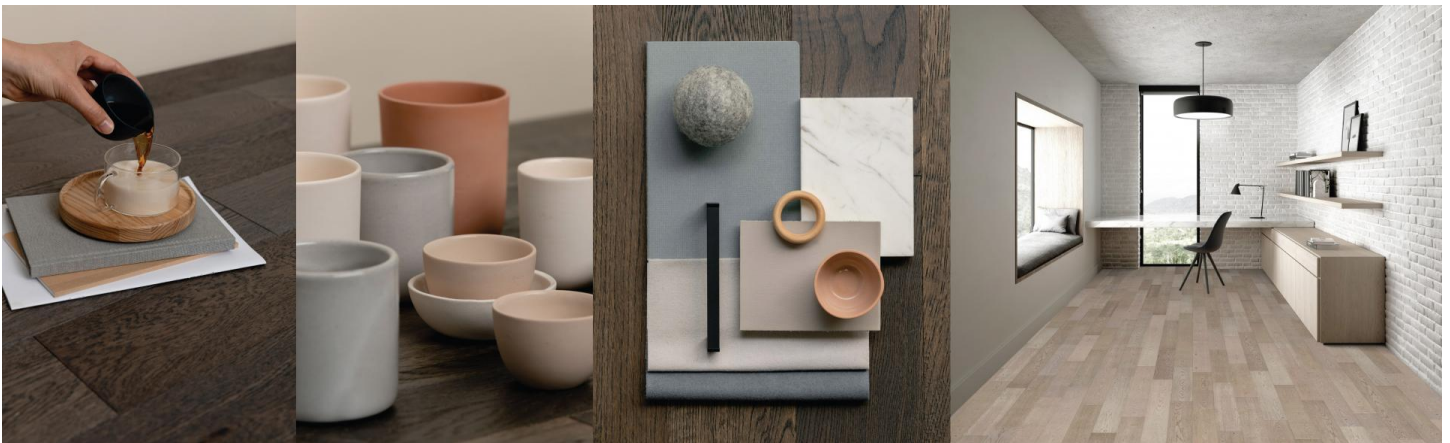

Abode by Kentwood: Progressives Collection

Robust and sturdy, solidly engineered and superbly made for stability and performance. A superior presence with a traditional profile and classic hardwood presentation.

Engineered floor on a robust 3/4" platform, with choice of widths, species and finishes designed for traditional single family home application.

KENTWOOD™

kentwoodfloors.com

Brushed Oak Desert Fox

Brushed Red Oak Natural