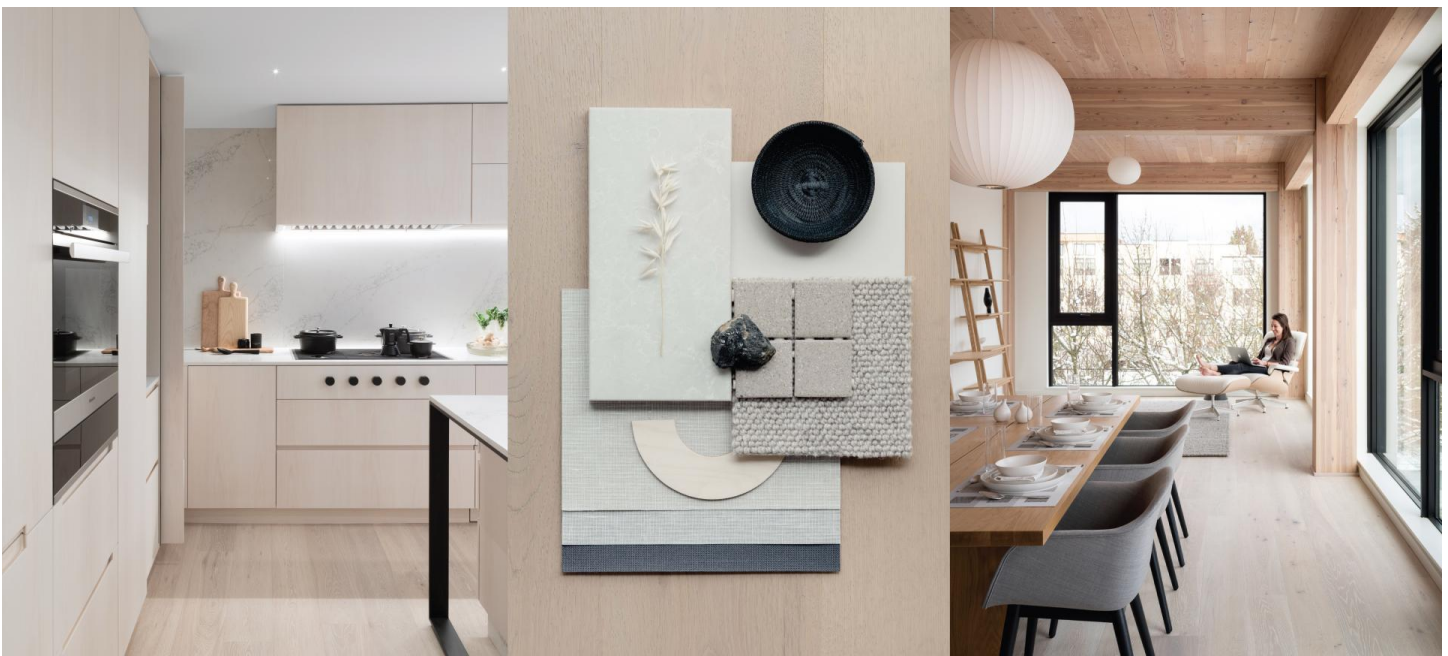

## Kentwood Collection: European Plank Collection

The assured sophistication of a European salon is captured in this, one of Kentwood's most popular collections. The wide, long planks add a sense of dimension and luxury and the low gloss finish lends an understated elegance. Effortless style, confidently displayed.

Wide, long planks boasting a generous 3mm veneer of premium quality sawn oak, brushed and stained in contemporary European fashion.

**KENTWOOD™**

[kentwoodfloors.com](http://kentwoodfloors.com)

Brushed Oak Glacier Lake