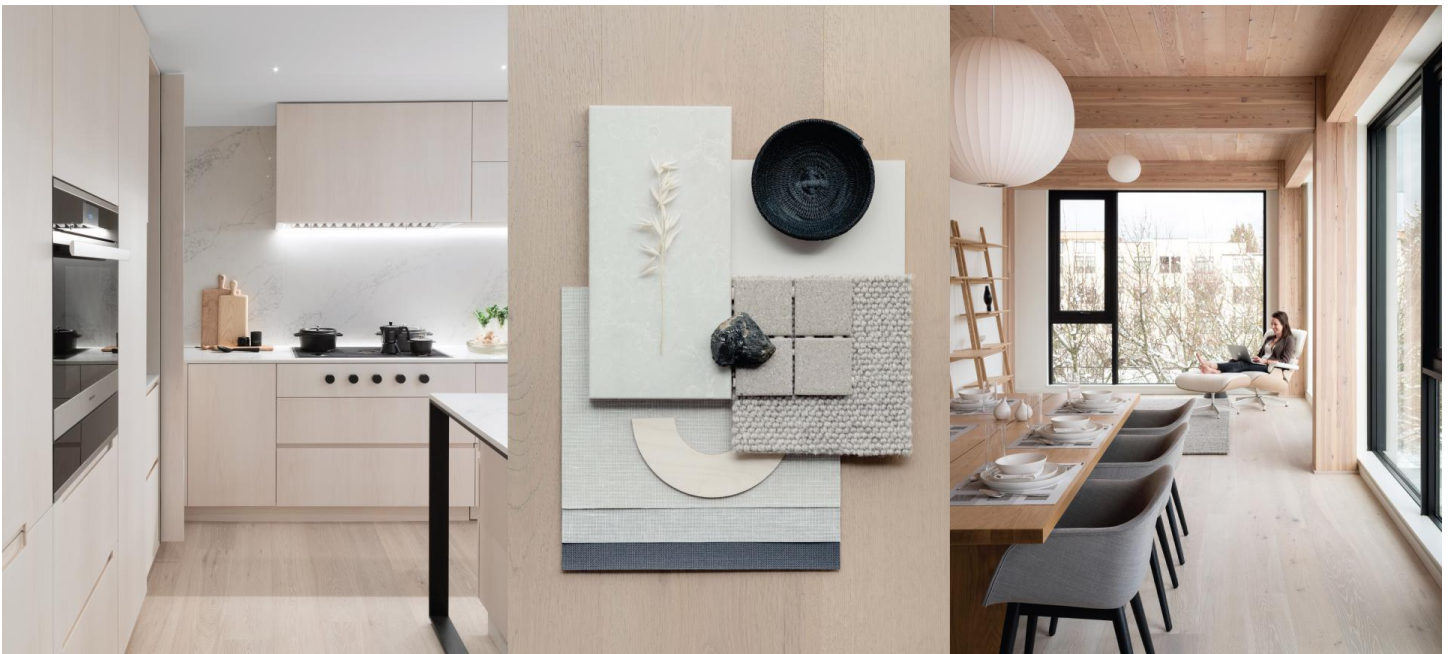

Kentwood Collection: European Plank Collection

The assured sophistication of a European salon is captured in this, one of Kentwood's most popular collections. The wide, long planks add a sense of dimension and luxury and the low gloss finish lends an understated elegance. Effortless style, confidently displayed.

Wide, long planks boasting a generous 3mm veneer of premium quality sawn oak, brushed and stained in contemporary European fashion.

KENTWOOD™

kentwoodfloors.com

Brushed Oak Glacier Lake

KENTWOOD™

kentwoodfloors.com