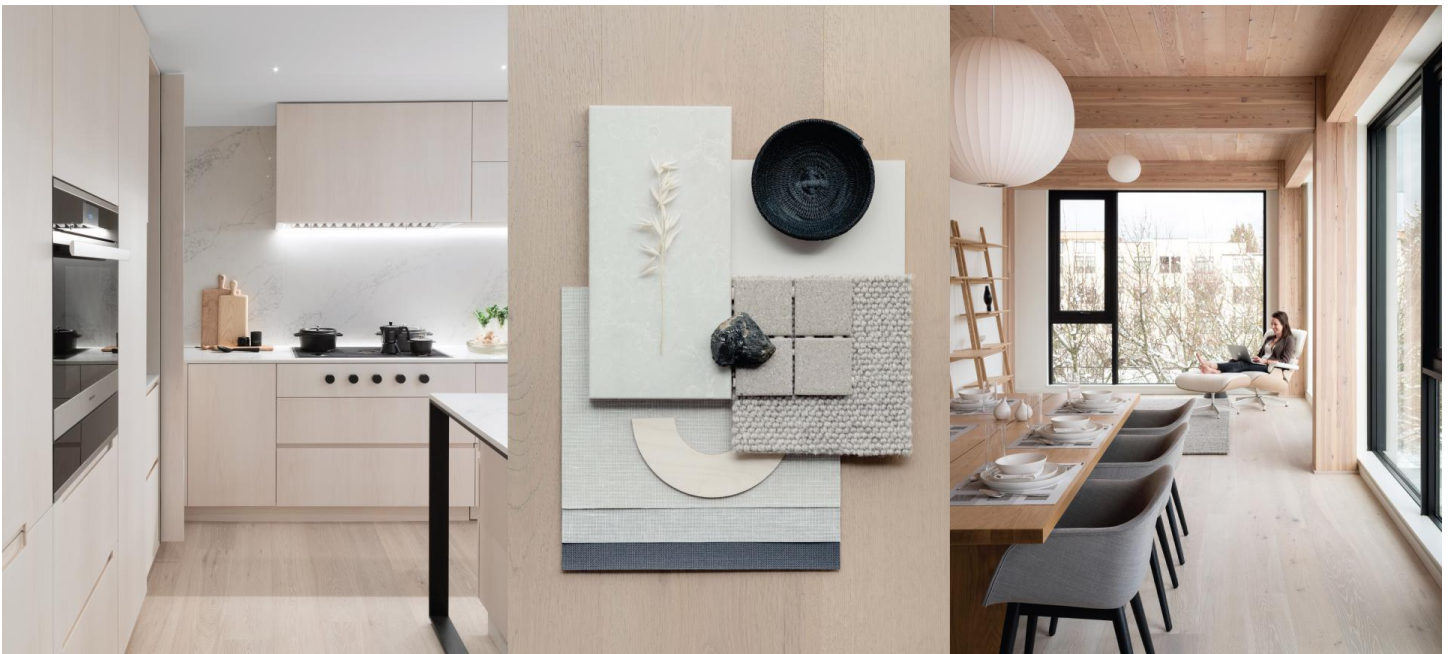

## Kentwood Collection: European Plank Collection

The assured sophistication of a European salon is captured in this, one of Kentwood's most popular collections. The wide, long planks add a sense of dimension and luxury and the low gloss finish lends an understated elegance. Effortless style, confidently displayed.

Wide, long planks boasting a generous 3mm veneer of premium quality sawn oak, brushed and stained in contemporary European fashion.

**KENTWOOD™**

[kentwoodfloors.com](http://kentwoodfloors.com)

Brushed Oak Glacier Lake