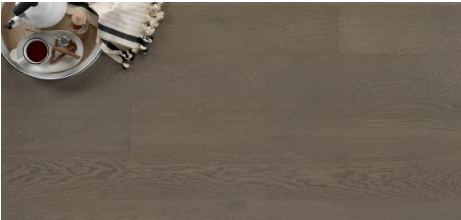

Kentwood Collection: European Plank Collection

The assured sophistication of a European salon is captured in this, one of Kentwood's most popular collections. The wide, long planks add a sense of dimension and luxury and the low gloss finish lends an understated elegance. Effortless style, confidently displayed.

Wide, long planks boasting a generous 3mm veneer of premium quality sawn oak, brushed and stained in contemporary European fashion.

KENTWOOD™

kentwoodfloors.com

Brushed Oak Glacier Lake

Brushed Oak Kalispell