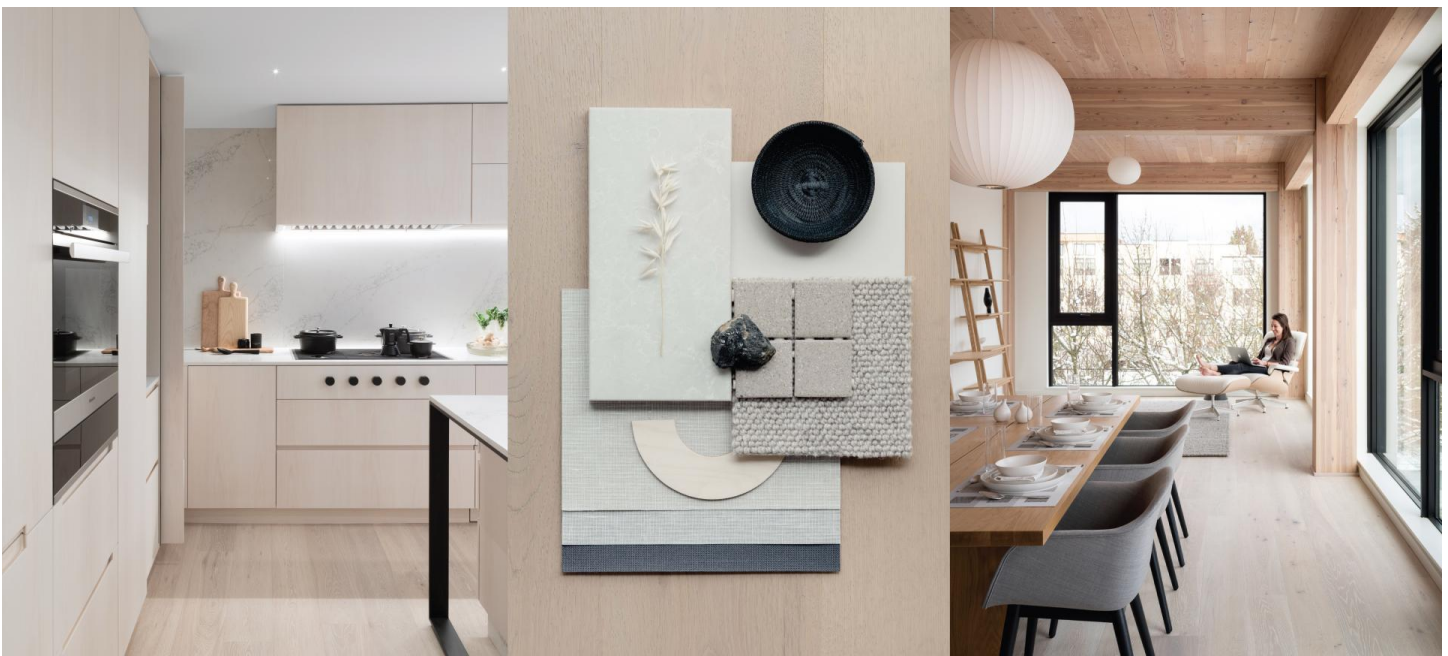

Kentwood Collection: European Plank Collection

The assured sophistication of a European salon is captured in this, one of Kentwood's most popular collections. The wide, long planks add a sense of dimension and luxury and the low gloss finish lends an understated elegance. Effortless style, confidently displayed.

Wide, long planks boasting a generous 3mm veneer of premium quality sawn oak, brushed and stained in contemporary European fashion.

KENTWOOD™

kentwoodfloors.com

Brushed Oak Glacier Lake

Brushed Oak Kalispell