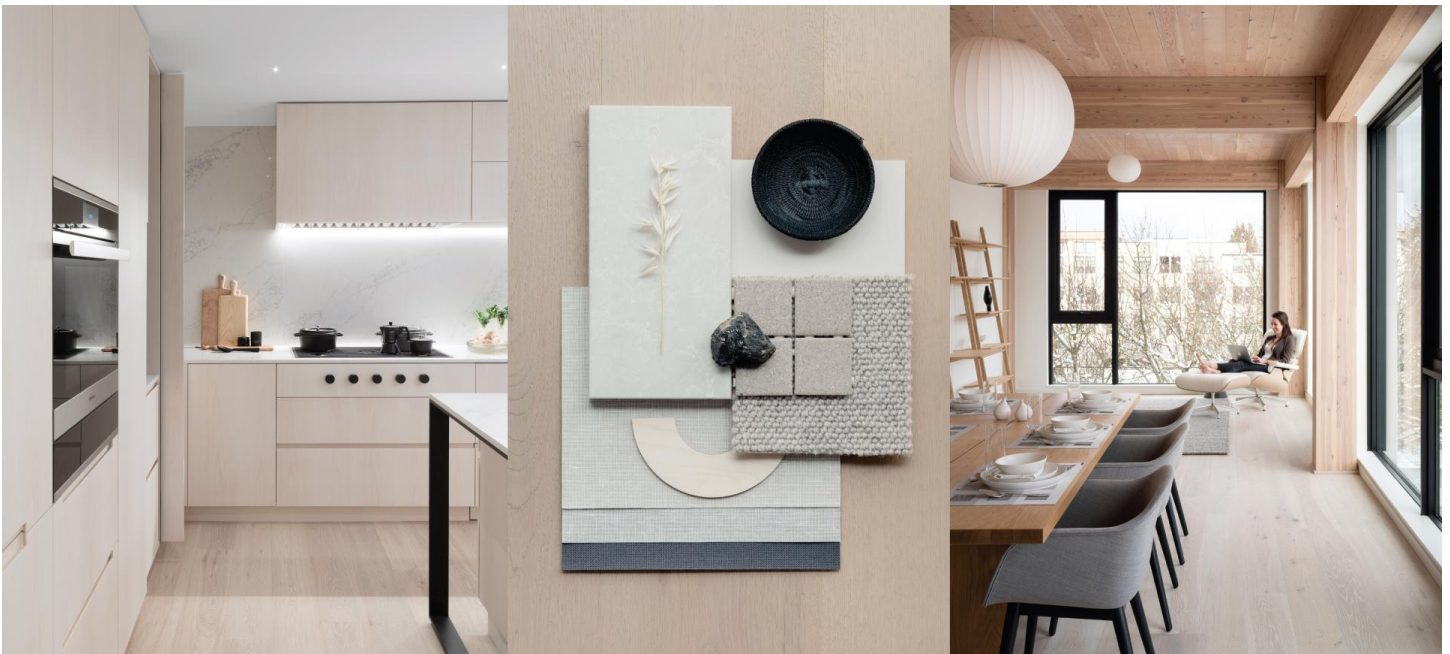

Kentwood Collection: European Plank Collection

The assured sophistication of a European salon is captured in this, one of Kentwood's most popular collections. The wide, long planks add a sense of dimension and luxury and the low gloss finish lends an understated elegance. Effortless style, confidently displayed.

Wide, long planks boasting a generous 3mm veneer of premium quality sawn oak, brushed and stained in contemporary European fashion.

KENTWOOD™

kentwoodfloors.com

Brushed Oak Glacier Lake

Brushed Oak Kalispell