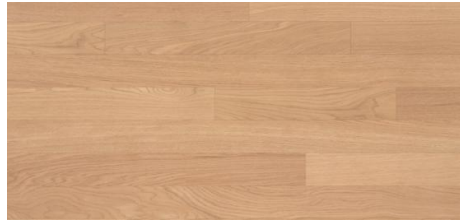

Abode by Kentwood: Vino Collection

Crafted like a fine wine. The Vino Collection delivers 5" wide planks in soft, light tones with an ultra-matte finish for a refined, natural look. With its clean look and refined character, each floor offers a perfect balance—subtle, sophisticated, and endlessly versatile.

KENTWOOD™

kentwoodfloors.com

Brushed Oak Bianco
32448

Brushed Oak Natura
32446

Brushed Oak Vinosa
32449

Brushed Oak Rosato
32447

Species	Oak
Platform	Engineered
Dimensions	5" x 1/2" x assorted up to 75" nominal 127mm x 12mm x assorted up to 1900mm
Veneer Type	Sliced
Veneer Thickness	1.2mm nominal
Visual Variation	Medium
Natural Characteristics	Low
Finish	High performance polyurethane with aluminum oxide
Product Features	Long Boards, Brushed, Ultra-Matte
Installation Method	On, above or below grade Nail, glue down or float May be installed over radiant heat
Warranty	25 year residential wear, 3 year light commercial wear, lifetime structural
Box Contents	31.17 sqft
Eco Attributes	GREENGUARD Gold Certified for low chemical emissions, CA Section 01350 Compliant