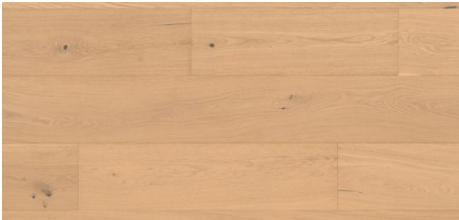

Kentwood Collection: Regal Collection

A quiet command of presence. With 10 ¼" wide boards reaching up to 86" in length, the Regal Collection establishes a sense of scale that is immediate yet unforced. The ultra matte finish, subdued to the eye, allows the natural character of the wood to speak without embellishment; measured, composed, and assured. This is flooring for interiors that carries weight, not through opulence, but through intention.

KENTWOOD™

kentwoodfloors.com

Brushed Oak Versailles
32444

Brushed Oak Imperium
32435

Species	Oak
Platform	Engineered
Dimensions	10 1/4" x 5/8" x assorted up to 86 1/2" nominal 260mm x 15mm x assorted up to 2200mm
Veneer Type	Sawn
Veneer Thickness	3.8mm nominal
Visual Variation	High
Natural Characteristics	High
Finish	High performance polyurethane with aluminum oxide
Product Features	Long Boards, Extra Wide Planks, Smoked, Brushed, Ultra-Matte
Installation Method	On, above or below grade Nail, glue down or float May be installed over radiant heat
Warranty	35 year residential wear, 5 year light commercial wear, lifetime structural
Box Contents	24.63 sqft
Eco Attributes	GREENGUARD Gold Certified for low chemical emissions, CA Section 01350 Compliant