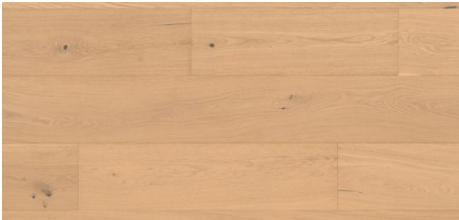

Kentwood Collection: Regal Collection

A quiet command of presence. With 10 ¼" wide boards reaching up to 86" in length, the Regal Collection establishes a sense of scale that is immediate yet unforced. The ultra matte finish, subdued to the eye, allows the natural character of the wood to speak without embellishment; measured, composed, and assured. This is flooring for interiors that carries weight, not through opulence, but through intention.

KENTWOOD™

kentwoodfloors.com

Brushed Oak Versailles
32444

Brushed Oak Imperium
32435

Species	Oak
Platform	Engineered
Dimensions	10 1/4" x 5/8" x assorted up to approx.86" nominal 260mm x 15mm x assorted up to 2200mm
Veneer Type	Sawn
Veneer Thickness	3.8mm nominal
Visual Variation	High
Natural Characteristics	High
Finish	High performance polyurethane with aluminum oxide
Product Features	Long Boards, Extra Wide Planks, Smoked, Brushed, Ultra-Matte
Installation Method	On, above or below grade Nail, glue down or float May be installed over radiant heat
Warranty	35 year residential wear, 5 year light commercial wear
Box Contents	24.63 sqft
Eco Attributes	GREENGUARD Gold Certified, CA Section 01350 Compliant