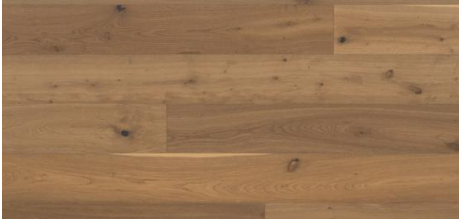

Kentwood Collection: Shoreline Collection

Inspired by the endless horizons and the gentle rhythm of the waves, The Shoreline Collection is designed to make a statement. Featuring wide 7 ½” planks, each piece is a nod to the vast expanse of the shoreline. The natural wood is complemented by a sleek Ultra Matte Finish, offering a soft, refined sheen that enhances every grain.

KENTWOOD™

kentwoodfloors.com

Brushed Oak Hushed Waves
32416

Brushed Oak Sandbar
32470

Brushed Oak Serene Escape
32489

Brushed Oak Golden Harbor
32440

Brushed Oak Velvet Tide
32417

Species	Oak
Platform	Engineered
Dimensions	7 1/2" x 9/16" x 74 3/4" (75% full boards) nominal 190mm x 14mm x 1900mm (75% full boards)
Veneer Type	Sawn
Veneer Thickness	3mm nominal
Visual Variation	High
Natural Characteristics	High
Finish	High performance polyurethane with aluminum oxide
Product Features	Long Boards, Wide Planks, Smoked, Brushed, Ultra-Matte
Installation Method	On, above or below grade Nail, glue down or float May be installed over radiant heat
Warranty	35 year residential wear, 5 year light commercial wear, lifetime structural
Box Contents	31.09 sqft
Eco Attributes	GREENGUARD Gold Certified for low chemical emissions, CA Section 01350 Compliant