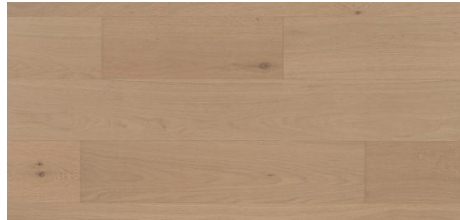

## Abode by Kentwood: Radiant Collection

Glowing with understated elegance, the Radiant Collection from Abode by Kentwood showcases 9 ½” extra-wide planks and long boards that illuminate spaces with a sense of openness and ease. Its brushed finish and studio character reflect the natural beauty of wood, offering a warm, inviting foundation for any interior.

**Brushed Oak Horizon**  
32399

**Brushed Oak Sunlit Gleam**  
32397

**Brushed Oak Warm Ember**  
32398

<b>Species</b>	Oak
<b>Platform</b>	Engineered
<b>Dimensions</b>	9 1/2" x 1/2" x assorted up to 86" nominal 240mm x 12mm x assorted up to 2200mm
<b>Veneer Type</b>	Sliced
<b>Veneer Thickness</b>	1.2mm nominal
<b>Visual Variation</b>	Medium
<b>Natural Characteristics</b>	Medium
<b>Finish</b>	High performance polyurethane with aluminum oxide
<b>Product Features</b>	Long Boards, Extra Wide Planks, Alchemic Stain, Brushed, Ultra-Matte
<b>Installation Method</b>	On, above or below grade   Nail, glue down or float   May be installed over radiant heat
<b>Warranty</b>	25 year residential wear, 3 year light commercial wear, lifetime structural
<b>Box Contents</b>	34.1 sqft
<b>Eco Attributes</b>	GREENGUARD Gold Certified for low chemical emissions, CA Section 01350 Compliant