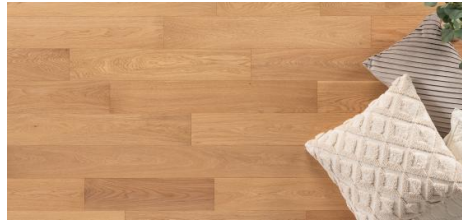

Abode by Kentwood: Dwell Collection

Everyday moments feel extra special on flooring from the Dwell Collection. Mid-width 5” boards with minimal knots create a clean landscape for focusing on the details that enhance the everyday.

KENTWOOD™

kentwoodfloors.com

Brushed Oak Summer Day

Brushed Oak Morning Sun

KENTWOOD™

kentwoodfloors.com

Sample swatches are shown for reference only and may not reflect color and character of actual product. Please examine actual product samples before making a purchase decision. Product dimensions may be approximate. Product selection and specifications are subject to change without notice and product selection may vary by area. The trademarks KENTWOOD and COUTURE COLLECTION BY KENTWOOD are owned by Kentwood Floors Inc.