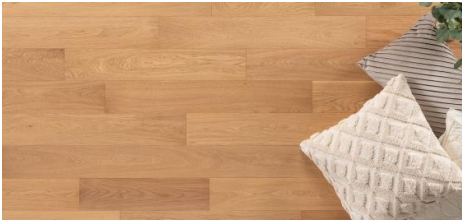

Abode by Kentwood: Dwell Collection

Everyday moments feel extra special on flooring from the Dwell Collection. Mid-width 5" boards with minimal knots create a clean landscape for focusing on the details that enhance the everyday.

KENTWOOD™

kentwoodfloors.com

Brushed Oak Summer Day

Brushed Oak Morning Sun

KENTWOOD™

kentwoodfloors.com

Sample swatches are shown for reference only and may not reflect color and character of actual product. Please examine actual product samples before making a purchase decision. Product dimensions may be approximate. Product selection and specifications are subject to change without notice and product selection may vary by area. The trademarks KENTWOOD and COUTURE COLLECTION BY KENTWOOD are owned by Kentwood Floors Inc.